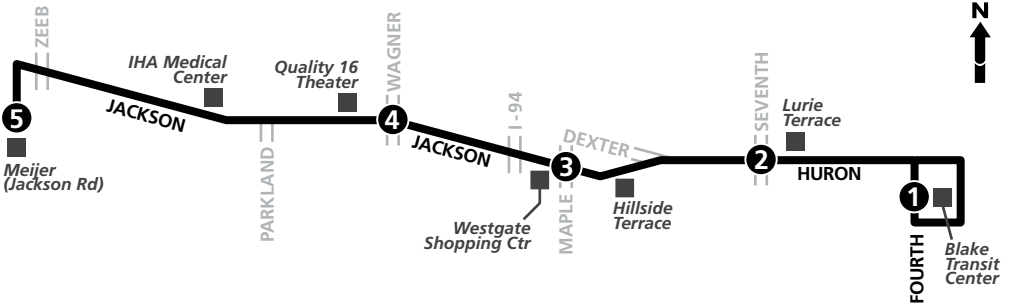

REDUCED SERVICE SCHEDULE

TO MEIJER ALL DAYS <i>(with exceptions noted below)</i>				
Blake Transit Center	Huron & Seventh	Jackson & Maple	Jackson & Wagner	Meijer (Jackson Rd)
1	2	3	4	5
START				END
6:48	6:52	6:56	7:00	7:09
7:48	7:52	7:56	8:00	8:09
8:48	8:52	8:56	9:00	9:09
9:48	9:52	9:56	10:00	10:09
10:48	10:52	10:56	11:00	11:09
11:48	11:52	11:56	12:00	12:09
12:48	12:52	12:56	1:00	1:09
1:48	1:52	1:56	2:00	2:09
2:48	2:52	2:56	3:00	3:09
3:48	3:52	3:56	4:00	4:09
4:48	4:52	4:56	5:00	5:09
5:48	5:52	5:56	6:00	6:09
6:48	6:52	6:56	7:00	7:09

TO BLAKE TRANSIT CENTER ALL DAYS <i>(with exceptions noted below)</i>				
Meijer (Jackson Rd)	Jackson & Wagner	Jackson & Maple	Huron & Seventh	Blake Transit Center
5	4	3	2	1
START				END
7:09	7:15	7:19	7:22	7:30
8:09	8:15	8:19	8:22	8:30
9:09	9:15	9:19	9:22	9:30
10:09	10:15	10:19	10:22	10:30
11:09	11:15	11:19	11:22	11:30
12:09	12:15	12:19	12:22	12:30
1:09	1:15	1:19	1:22	1:30
2:09	2:15	2:19	2:22	2:30
3:09	3:15	3:19	3:22	3:30
4:09	4:15	4:19	4:22	4:30
5:09	5:15	5:19	5:22	5:30
6:09	6:15	6:19	6:22	6:30
7:09	7:15	7:19	7:22	7:30

Trips shaded in gray operate Monday-Friday ONLY.

Update: 7/13/20