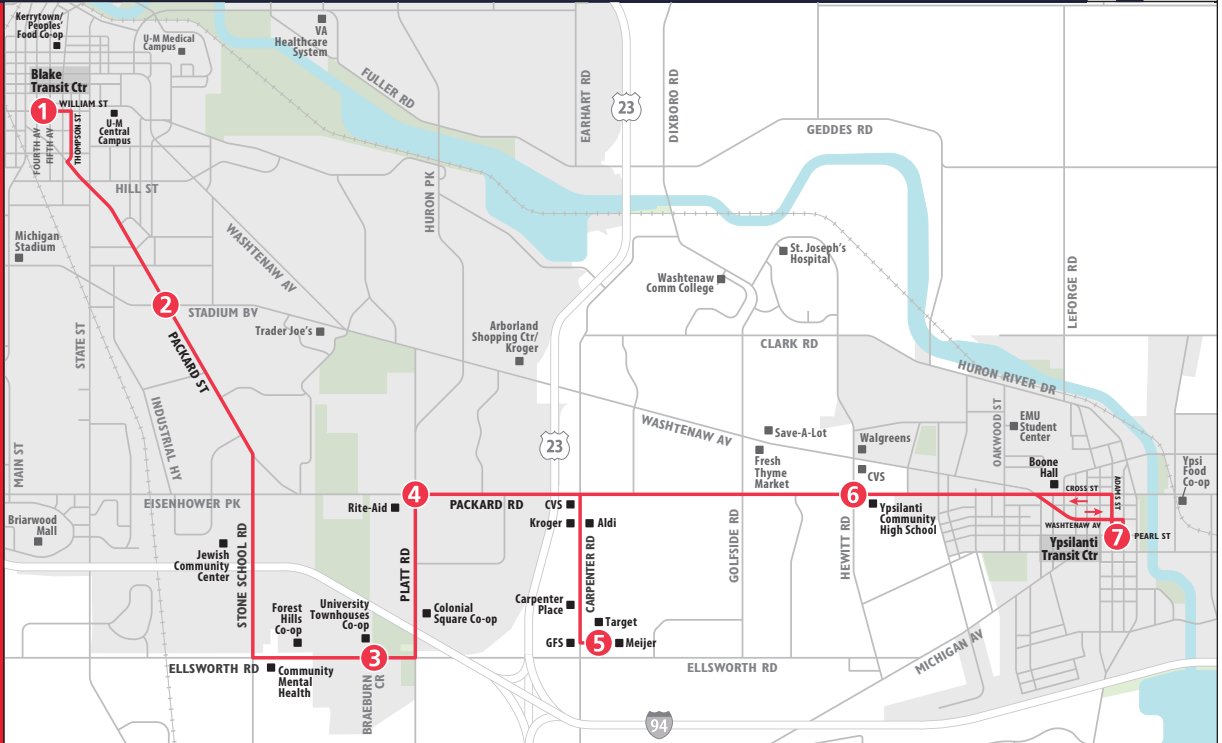

ROUTE 5 PACKARD

To Blake Transit Center

**COVID-19
Safety While
Riding**

Wear a face covering

**Practice social
distancing**

**Ride for essential
trips only**

**Wash your hands
after each trip**

**Approach the driver
for emergencies only**

**For the most updated
information, visit
TheRide.org/coronavirus**

MONDAY - FRIDAY

Ypsilanti Transit Center	Packard & Hewitt	Meijer (Carpenter Rd)	Packard & Platt	Ellsworth & Braeburn	Packard & Stadium	Blake Transit Center
7	6	5	4	3	2	1
START						END
6:15a	6:24a	6:34a	6:44a	6:50a	7:00a	7:12a
6:45a	6:54a	7:04a	7:14a	7:20a	7:30a	7:42a
7:15a	7:24a	7:34a	7:44a	7:50a	8:00a	8:12a
7:45a	7:54a	8:04a	8:14a	8:20a	8:30a	8:42a
8:15a	8:24a	8:34a	8:44a	8:50a	9:00a	9:12a
8:45a	8:54a	9:04a	9:14a	9:20a	9:30a	9:42a
9:15a	9:24a	9:34a	9:44a	9:50a	10:00a	10:12a
9:45a	9:54a	10:04a	10:14a	10:20a	10:30a	10:42a
10:15a	10:24a	10:34a	10:44a	10:50a	11:00a	11:12a
10:45a	10:54a	11:04a	11:14a	11:20a	11:30a	11:42a
11:15a	11:24a	11:34a	11:44a	11:50a	12:00p	12:12p
11:45a	11:54a	12:04p	12:14p	12:20p	12:30p	12:42p
12:15p	12:24p	12:34p	12:44p	12:50p	1:00p	1:12p
12:45p	12:54p	1:04p	1:14p	1:20p	1:30p	1:42p
1:15p	1:24p	1:34p	1:44p	1:50p	2:00p	2:12p
1:45p	1:54p	2:04p	2:14p	2:20p	2:30p	2:42p
2:15p	2:24p	2:34p	2:44p	2:50p	3:00p	3:12p
2:45p	2:54p	3:04p	3:14p	3:20p	3:30p	3:42p
3:15p	3:24p	3:34p	3:44p	3:50p	4:00p	4:12p
3:45p	3:54p	4:04p	4:14p	4:20p	4:30p	4:42p
4:15p	4:24p	4:34p	4:44p	4:50p	5:00p	5:12p
4:45p	4:54p	5:04p	5:14p	5:20p	5:30p	5:42p
5:15p	5:24p	5:34p	5:44p	5:50p	6:00p	6:12p
5:45p	5:54p	6:04p	6:14p	6:20p	6:30p	6:42p
6:15p	6:24p	6:34p	6:44p	6:50p	7:00p	7:12p
6:45p	6:54p	7:04p	7:14p	7:20p	7:30p	7:42p
7:15p	7:24p	7:34p	7:44p	7:50p	8:00p	8:12p
7:45p	7:54p	8:04p	8:14p	8:20p	8:30p	8:42p
8:15p	8:24p	8:34p	8:44p	8:50p	9:00p	9:12p