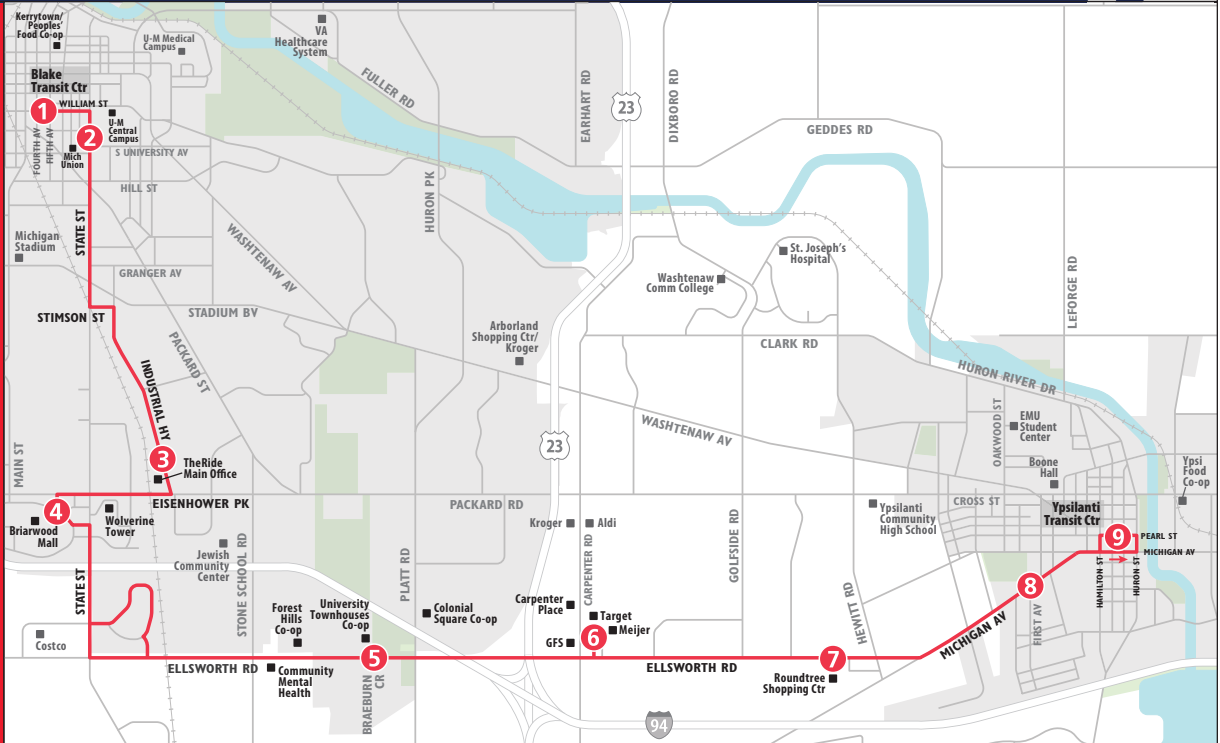

**For the most updated
information, visit
TheRide.org/coronavirus**

MONDAY - FRIDAY

Blake Transit Center	Michigan Union	TheRide Main Office	Briarwood Mall	Ellsworth & Braeburn	Meijer (Carpenter Rd)	Roundtree Shopping Center	Michigan & First	Ypsilanti Transit Center
1	2	3	4	5	6	7	8	9
START								END
6:30a	6:35a	6:43a	6:51a	7:01a	7:07a	7:12a	7:17a	7:27a
6:45a	6:50a	6:58a	7:06a	7:16a	7:22a	7:27a	7:32a	7:42a
7:00a	7:05a	7:13a	7:21a	7:31a	7:37a	7:42a	7:47a	7:57a
7:15a	7:20a	7:28a	7:36a	7:46a	7:52a	7:57a	8:02a	8:12a
7:30a	7:35a	7:43a	7:51a	8:01a	8:07a	8:12a	8:17a	8:27a
7:45a	7:50a	7:58a	8:06a	8:16a	8:22a	8:27a	8:32a	8:42a
8:00a	8:05a	8:13a	8:21a	8:31a	8:37a	8:42a	8:47a	8:57a
8:15a	8:20a	8:28a	8:36a	8:46a	8:52a	8:57a	9:02a	9:12a
8:30a	8:35a	8:43a	8:51a	9:01a	9:07a	9:12a	9:17a	9:27a
8:45a	8:50a	8:58a	9:06a	9:16a	9:22a	9:27a	9:32a	9:42a
9:15a	9:20a	9:28a	9:36a	9:46a	9:52a	9:57a	10:02a	10:12a
9:45a	9:50a	9:58a	10:06a	10:16a	10:22a	10:27a	10:32a	10:42a
10:15a	10:20a	10:28a	10:36a	10:46a	10:52a	10:57a	11:02a	11:12a
10:45a	10:50a	10:58a	11:06a	11:16a	11:22a	11:27a	11:32a	11:42a
11:15a	11:20a	11:28a	11:36a	11:46a	11:52a	11:57a	12:02p	12:12p
11:45a	11:50a	11:58a	12:06p	12:16p	12:22p	12:27p	12:32p	12:42p
12:15p	12:20p	12:28p	12:36p	12:46p	12:52p	12:57p	1:02p	1:12p
12:45p	12:50p	12:58p	1:06p	1:16p	1:22p	1:27p	1:32p	1:42p
1:15p	1:20p	1:28p	1:36p	1:46p	1:52p	1:57p	2:02p	2:12p
1:45p	1:50p	1:58p	2:06p	2:16p	2:22p	2:27p	2:32p	2:42p
2:15p	2:20p	2:28p	2:36p	2:46p	2:52p	2:57p	3:02p	3:12p
2:45p	2:50p	2:58p	3:06p	3:16p	3:22p	3:27p	3:32p	3:42p
3:00p	3:05p	3:13p	3:21p	3:31p	3:37p	3:42p	3:47p	3:57p
3:15p	3:20p	3:28p	3:36p	3:46p	3:52p	3:57p	4:02p	4:12p
3:30p	3:35p	3:43p	3:51p	4:01p	4:07p	4:12p	4:17p	4:27p
3:45p	3:50p	3:58p	4:06p	4:16p	4:22p	4:27p	4:32p	4:42p
4:00p	4:05p	4:13p	4:21p	4:31p	4:37p	4:42p	4:47p	4:57p
4:15p	4:20p	4:28p	4:36p	4:46p	4:52p	4:57p	5:02p	5:12p