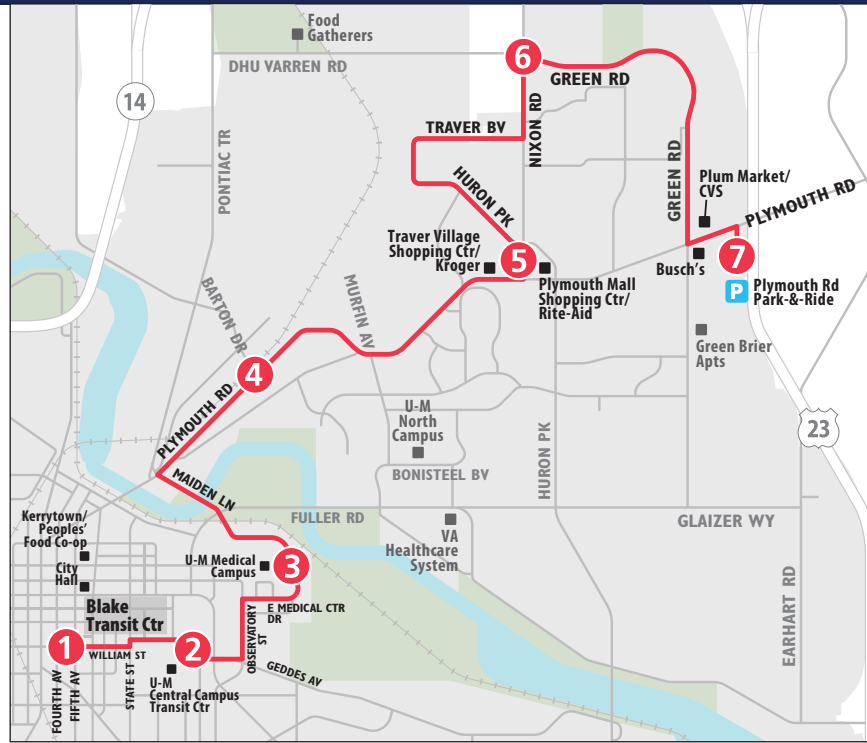

ROUTE 23 PLYMOUTH

To Blake Transit Center

**COVID-19
Safety While
Riding**

Wear a face covering

**Practice social
distancing**

**Ride for essential
trips only**

**Wash your hands
after each trip**

**Approach the driver
for emergencies only**

**For the most updated
information, visit
TheRide.org/coronavirus**

MONDAY - FRIDAY

Plymouth Rd Park & Ride	Green & Nixon	Plymouth Mall	Plymouth & Barton	U-M Hospital (Taubman)	U-M Central Campus Transit Ctr	Blake Transit Center
7	6	5	4	3	2	1
START						END
6:05a	6:11a	6:17a	6:23a	6:30a	6:35a	6:42a
6:20a	6:26a	6:32a	6:38a	6:45a	6:50a	6:57a
6:35a	6:41a	6:47a	6:53a	7:00a	7:05a	7:12a
6:50a	6:56a	7:02a	7:08a	7:15a	7:20a	7:27a
7:05a	7:11a	7:17a	7:23a	7:30a	7:35a	7:42a
7:20a	7:26a	7:32a	7:38a	7:45a	7:50a	7:57a
7:35a	7:41a	7:47a	7:53a	8:00a	8:05a	8:12a
7:50a	7:56a	8:02a	8:08a	8:15a	8:20a	8:27a
8:05a	8:11a	8:17a	8:23a	8:30a	8:35a	8:42a
8:20a	8:26a	8:32a	8:38a	8:45a	8:50a	8:57a
8:35a	8:41a	8:47a	8:53a	9:00a	9:05a	9:12a
8:50a	8:56a	9:02a	9:08a	9:15a	9:20a	9:27a
9:05a	9:11a	9:17a	9:23a	9:30a	9:35a	9:42a
9:20a	9:26a	9:32a	9:38a	9:45a	9:50a	9:57a
9:35a	9:41a	9:47a	9:53a	10:00a	10:05a	10:12a
9:50a	9:56a	10:02a	10:08a	10:15a	10:20a	10:27a
10:05a	10:11a	10:17a	10:23a	10:30a	10:35a	10:42a
10:20a	10:26a	10:32a	10:38a	10:45a	10:50a	10:57a
10:35a	10:41a	10:47a	10:53a	11:00a	11:05a	11:12a
10:50a	10:56a	11:02a	11:08a	11:15a	11:20a	11:27a
11:05a	11:11a	11:17a	11:23a	11:30a	11:35a	11:42a
11:20a	11:26a	11:32a	11:38a	11:45a	11:50a	11:57a
11:35a	11:41a	11:47a	11:53a	12:00p	12:05p	12:12p
11:50a	11:56a	12:02p	12:08p	12:15p	12:20p	12:27p
12:05p	12:11p	12:17p	12:23p	12:30p	12:35p	12:42p
12:20p	12:26p	12:32p	12:38p	12:45p	12:50p	12:57p
12:35p	12:41p	12:47p	12:53p	1:00p	1:05p	1:12p
12:50p	12:56p	1:02p	1:08p	1:15p	1:20p	1:27p
1:05p	1:11p	1:17p	1:23p	1:30p	1:35p	1:42p
1:20p	1:26p	1:32p	1:38p	1:45p	1:50p	1:57p