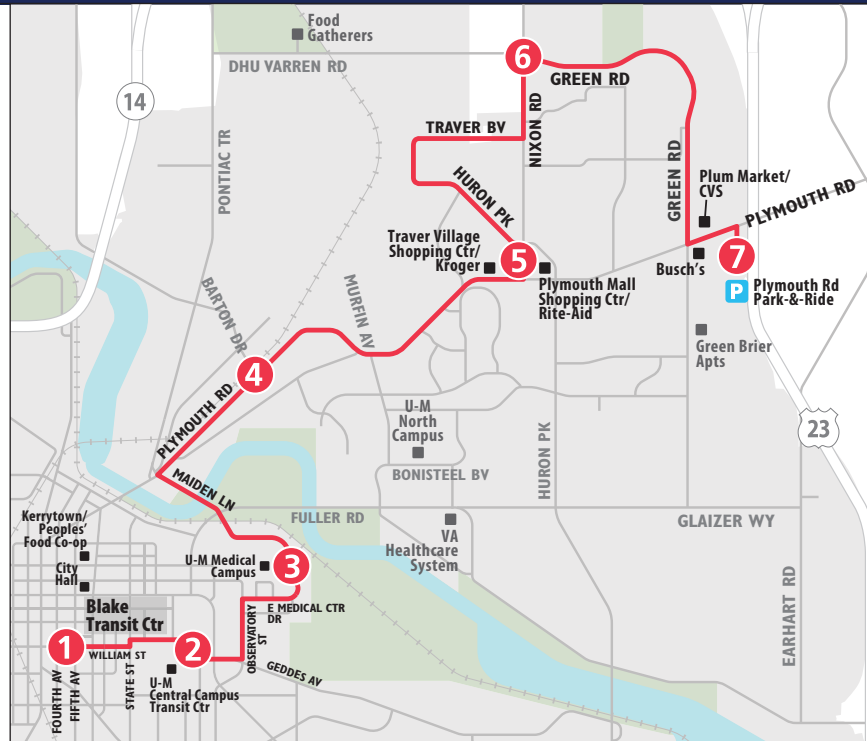

ROUTE 23 PLYMOUTH

To Plymouth Park-&-Ride Lot

COVID-19 Safety While Riding

Wear a face covering

Practice social distancing

Ride for essential trips only

Wash your hands after each trip

Approach the driver for emergencies only

For the most updated information, visit TheRide.org/coronavirus

MONDAY - FRIDAY						
Blake Transit Center	U-M Central Campus Transit Ctr	U-M Hospital (Taubman)	Plymouth & Barton	Plymouth Mall	Green & Nixon	Plymouth Rd Park & Ride
1	2	3	4	5	6	7
START						END
6:30a	6:35a	6:39a	6:45a	6:50a	6:56a	7:02a
6:45a	6:50a	6:54a	7:00a	7:05a	7:11a	7:17a
7:00a	7:05a	7:09a	7:15a	7:20a	7:26a	7:32a
7:15a	7:20a	7:24a	7:30a	7:35a	7:41a	7:47a
7:30a	7:35a	7:39a	7:45a	7:50a	7:56a	8:02a
7:45a	7:50a	7:54a	8:00a	8:05a	8:11a	8:17a
8:00a	8:05a	8:09a	8:15a	8:20a	8:26a	8:32a
8:15a	8:20a	8:24a	8:30a	8:35a	8:41a	8:47a
8:30a	8:35a	8:39a	8:45a	8:50a	8:56a	9:02a
8:45a	8:50a	8:54a	9:00a	9:05a	9:11a	9:17a
9:00a	9:05a	9:09a	9:15a	9:20a	9:26a	9:32a
9:15a	9:20a	9:24a	9:30a	9:35a	9:41a	9:47a
9:30a	9:35a	9:39a	9:45a	9:50a	9:56a	10:02a
9:45a	9:50a	9:54a	10:00a	10:05a	10:11a	10:17a
10:00a	10:05a	10:09a	10:15a	10:20a	10:26a	10:32a
10:15a	10:20a	10:24a	10:30a	10:35a	10:41a	10:47a
10:30a	10:35a	10:39a	10:45a	10:50a	10:56a	11:02a
10:45a	10:50a	10:54a	11:00a	11:05a	11:11a	11:17a
11:00a	11:05a	11:09a	11:15a	11:20a	11:26a	11:32a
11:15a	11:20a	11:24a	11:30a	11:35a	11:41a	11:47a
11:30a	11:35a	11:39a	11:45a	11:50a	11:56a	12:02p
11:45a	11:50a	11:54a	12:00p	12:05p	12:11p	12:17p
12:00p	12:05p	12:09p	12:15p	12:20p	12:26p	12:32p
12:15p	12:20p	12:24p	12:30p	12:35p	12:41p	12:47p
12:30p	12:35p	12:39p	12:45p	12:50p	12:56p	1:02p
12:45p	12:50p	12:54p	1:00p	1:05p	1:11p	1:17p
1:00p	1:05p	1:09p	1:15p	1:20p	1:26p	1:32p
1:15p	1:20p	1:24p	1:30p	1:35p	1:41p	1:47p
1:30p	1:35p	1:39p	1:45p	1:50p	1:56p	2:02p