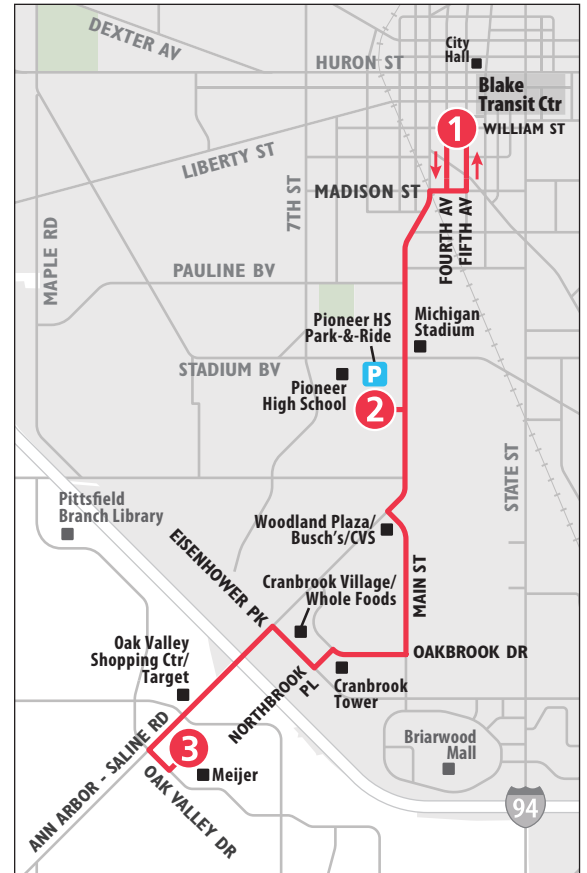

ROUTE 25 ANN ARBOR-SALINE RD

To Blake Transit Ctr

COVID-19 Safety While Riding

Wear a face covering

Practice social distancing

Ride for essential trips only

Wash your hands after each trip

Approach the driver for emergencies only

For the most updated information, visit TheRide.org/coronavirus

MONDAY - FRIDAY		
Meijer (Ann Arbor - Saline Rd)	Pioneer High School Park-&-Ride	Blake Transit Center
3	2	1
START		END
6:35a	6:49a	6:57a
7:05a	7:19a	7:27a
7:35a	7:49a	7:57a
8:05a	8:19a	8:27a
8:35a	8:49a	8:57a
9:05a	9:19a	9:27a
9:35a	9:49a	9:57a
10:05a	10:19a	10:27a
10:35a	10:49a	10:57a
11:05a	11:19a	11:27a
11:35a	11:49a	11:57a
12:05p	12:19p	12:27p
12:35p	12:49p	12:57p
1:05p	1:19p	1:27p
1:35p	1:49p	1:57p
2:05p	2:19p	2:27p
2:35p	2:49p	2:57p
3:05p	3:19p	3:27p
3:35p	3:49p	3:57p
4:05p	4:19p	4:27p
4:35p	4:49p	4:57p
5:05p	5:19p	5:27p
5:35p	5:49p	5:57p
6:05p	6:19p	6:27p
6:35p	6:49p	6:57p
7:05p	7:19p	7:27p
7:35p	7:49p	7:57p
8:05p	8:19p	8:27p
8:35p	8:49p	8:57p

SATURDAY & SUNDAY		
Meijer (Ann Arbor - Saline Rd)	Pioneer High School Park-&-Ride	Blake Transit Center
3	2	1
START		END
7:35a	7:49a	7:57a
8:05a	8:19a	8:27a
8:35a	8:49a	8:57a
9:05a	9:19a	9:27a
9:35a	9:49a	9:57a
10:05a	10:19a	10:27a
10:35a	10:49a	10:57a
11:05a	11:19a	11:27a
11:35a	11:49a	11:57a
12:05p	12:19p	12:27p
12:35p	12:49p	12:57p
1:05p	1:19p	1:27p
1:35p	1:49p	1:57p
2:05p	2:19p	2:27p
2:35p	2:49p	2:57p
3:05p	3:19p	3:27p
3:35p	3:49p	3:57p
4:05p	4:19p	4:27p
4:35p	4:49p	4:57p
5:05p	5:19p	5:27p
5:35p	5:49p	5:57p
6:05p	6:19p	6:27p
6:35p	6:49p	6:57p
7:05p	7:19p	7:27p
7:35p	7:49p	7:57p