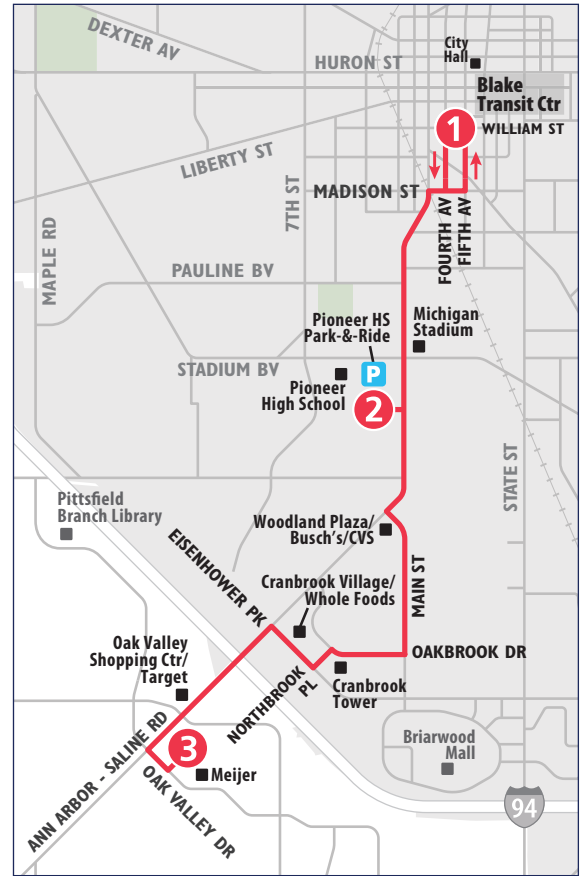

# ROUTE 25 ANN ARBOR-SALINE RD

To Meijer

## COVID-19 Safety While Riding

Wear a face covering

Practice social distancing

Ride for essential trips only

Wash your hands after each trip

Approach the driver for emergencies only

For the most updated information, visit [TheRide.org/coronavirus](http://TheRide.org/coronavirus)

MONDAY - FRIDAY		
Blake Transit Center	Pioneer High School Park-&-Ride	Meijer (Ann Arbor - Saline Rd)
1	2	3
<b>START</b>		<b>END</b>
6:45a	6:52a	7:05a
7:15a	7:22a	7:35a
7:45a	7:52a	8:05a
8:15a	8:22a	8:35a
8:45a	8:52a	9:05a
9:15a	9:22a	9:35a
9:45a	9:52a	10:05a
10:15a	10:22a	10:35a
10:45a	10:52a	11:05a
11:15a	11:22a	11:35a
11:45a	11:52a	12:05p
12:15p	12:22p	12:35p
12:45p	12:52p	1:05p
1:15p	1:22p	1:35p
1:45p	1:52p	2:05p
2:15p	2:22p	2:35p
2:45p	2:52p	3:05p
3:15p	3:22p	3:35p
3:45p	3:52p	4:05p
4:15p	4:22p	4:35p
4:45p	4:52p	5:05p
5:15p	5:22p	5:35p
5:45p	5:52p	6:05p
6:15p	6:22p	6:35p
6:45p	6:52p	7:05p
7:15p	7:22p	7:35p
7:45p	7:52p	8:05p
8:15p	8:22p	8:35p

SATURDAY & SUNDAY		
Blake Transit Center	Pioneer High School Park-&-Ride	Meijer (Ann Arbor - Saline Rd)
1	2	3
<b>START</b>		<b>END</b>
7:45a	7:52a	8:05a
8:15a	8:22a	8:35a
8:45a	8:52a	9:05a
9:15a	9:22a	9:35a
9:45a	9:52a	10:05a
10:15a	10:22a	10:35a
10:45a	10:52a	11:05a
11:15a	11:22a	11:35a
11:45a	11:52a	12:05p
12:15p	12:22p	12:35p
12:45p	12:52p	1:05p
1:15p	1:22p	1:35p
1:45p	1:52p	2:05p
2:15p	2:22p	2:35p
2:45p	2:52p	3:05p
3:15p	3:22p	3:35p
3:45p	3:52p	4:05p
4:15p	4:22p	4:35p
4:45p	4:52p	5:05p
5:15p	5:22p	5:35p
5:45p	5:52p	6:05p
6:15p	6:22p	6:35p
6:45p	6:52p	7:05p
7:15p	7:22p	7:35p