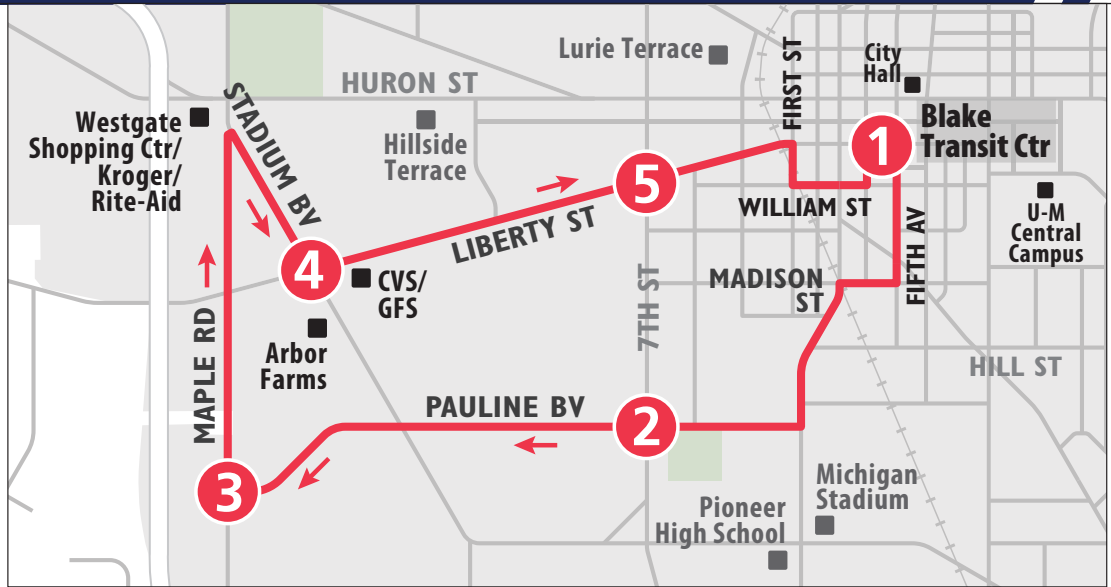

ROUTE 28 PAULINE

To Blake Transit Center

COVID-19 Safety While Riding

Wear a face covering

Practice social distancing

Ride for essential trips only

Wash your hands after each trip

Approach the driver for emergencies only

For the most updated information, visit TheRide.org/coronavirus

MONDAY - FRIDAY			
Pauline & Maple	Liberty & Stadium	Liberty & Seventh	Blake Transit Center
3	4	5	1
START			END
6:24a	6:30a	6:33a	6:42a
6:54a	7:00a	7:03a	7:12a
7:24a	7:30a	7:33a	7:42a
7:54a	8:00a	8:03a	8:12a
8:24a	8:30a	8:33a	8:42a
8:54a	9:00a	9:03a	9:12a
9:24a	9:30a	9:33a	9:42a
9:54a	10:00a	10:03a	10:12a
10:24a	10:30a	10:33a	10:42a
10:54a	11:00a	11:03a	11:12a
11:24a	11:30a	11:33a	11:42a
11:54a	12:00p	12:03p	12:12p
12:24p	12:30p	12:33p	12:42p
12:54p	1:00p	1:03p	1:12p
1:24p	1:30p	1:33p	1:42p
1:54p	2:00p	2:03p	2:12p
2:24p	2:30p	2:33p	2:42p
2:54p	3:00p	3:03p	3:12p
3:24p	3:30p	3:33p	3:42p
3:54p	4:00p	4:03p	4:12p
4:24p	4:30p	4:33p	4:42p
4:54p	5:00p	5:03p	5:12p
5:24p	5:30p	5:33p	5:42p
5:54p	6:00p	6:03p	6:12p
6:24p	6:30p	6:33p	6:42p
6:54p	7:00p	7:03p	7:12p
7:24p	7:30p	7:33p	7:42p
7:54p	8:00p	8:03p	8:12p
8:24p	8:30p	8:33p	8:42p

SATURDAY & SUNDAY			
Pauline & Maple	Liberty & Stadium	Liberty & Seventh	Blake Transit Center
3	4	5	1
START			END
7:24a	7:30a	7:33a	7:42a
7:54a	8:00a	8:03a	8:12a
8:24a	8:30a	8:33a	8:42a
8:54a	9:00a	9:03a	9:12a
9:24a	9:30a	9:33a	9:42a
9:54a	10:00a	10:03a	10:12a
10:24a	10:30a	10:33a	10:42a
10:54a	11:00a	11:03a	11:12a
11:24a	11:30a	11:33a	11:42a
11:54a	12:00p	12:03p	12:12p
12:24p	12:30p	12:33p	12:42p
12:54p	1:00p	1:03p	1:12p
1:24p	1:30p	1:33p	1:42p
1:54p	2:00p	2:03p	2:12p
2:24p	2:30p	2:33p	2:42p
2:54p	3:00p	3:03p	3:12p
3:24p	3:30p	3:33p	3:42p
3:54p	4:00p	4:03p	4:12p
4:24p	4:30p	4:33p	4:42p
4:54p	5:00p	5:03p	5:12p
5:24p	5:30p	5:33p	5:42p
5:54p	6:00p	6:03p	6:12p
6:24p	6:30p	6:33p	6:42p
6:54p	7:00p	7:03p	7:12p
7:24p	7:30p	7:33p	7:42p