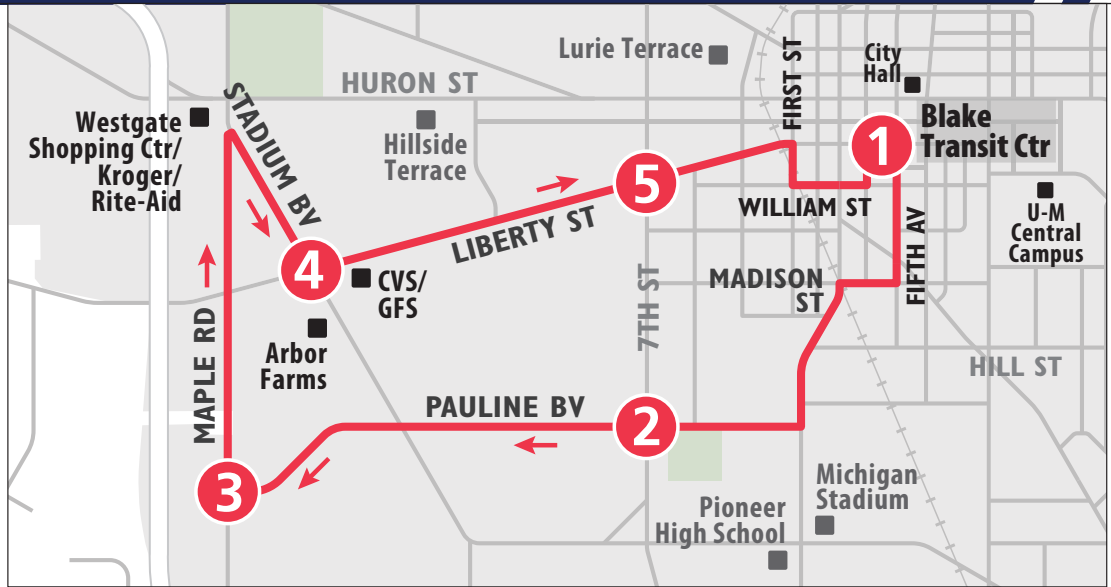

ROUTE 28 PAULINE

To Pauline & Maple

COVID-19 Safety While Riding

Wear a face covering

Practice social distancing

Ride for essential trips only

Wash your hands after each trip

Approach the driver for emergencies only

For the most updated information, visit TheRide.org/coronavirus

MONDAY - FRIDAY		
Blake Transit Center	Pauline & Seventh	Pauline & Maple
1	2	3
START		END
6:15a	6:20a	6:24a
6:45a	6:50a	6:54a
7:15a	7:20a	7:24a
7:45a	7:50a	7:54a
8:15a	8:20a	8:24a
8:45a	8:50a	8:54a
9:15a	9:20a	9:24a
9:45a	9:50a	9:54a
10:15a	10:20a	10:24a
10:45a	10:50a	10:54a
11:15a	11:20a	11:24a
11:45a	11:50a	11:54a
12:15p	12:20p	12:24p
12:45p	12:50p	12:54p
1:15p	1:20p	1:24p
1:45p	1:50p	1:54p
2:15p	2:20p	2:24p
2:45p	2:50p	2:54p
3:15p	3:20p	3:24p
3:45p	3:50p	3:54p
4:15p	4:20p	4:24p
4:45p	4:50p	4:54p
5:15p	5:20p	5:24p
5:45p	5:50p	5:54p
6:15p	6:20p	6:24p
6:45p	6:50p	6:54p
7:15p	7:20p	7:24p
7:45p	7:50p	7:54p
8:15p	8:20p	8:24p

SATURDAY & SUNDAY		
Blake Transit Center	Pauline & Seventh	Pauline & Maple
1	2	3
START		END
7:15a	7:20a	7:24a
7:45a	7:50a	7:54a
8:15a	8:20a	8:24a
8:45a	8:50a	8:54a
9:15a	9:20a	9:24a
9:45a	9:50a	9:54a
10:15a	10:20a	10:24a
10:45a	10:50a	10:54a
11:15a	11:20a	11:24a
11:45a	11:50a	11:54a
12:15p	12:20p	12:24p
12:45p	12:50p	12:54p
1:15p	1:20p	1:24p
1:45p	1:50p	1:54p
2:15p	2:20p	2:24p
2:45p	2:50p	2:54p
3:15p	3:20p	3:24p
3:45p	3:50p	3:54p
4:15p	4:20p	4:24p
4:45p	4:50p	4:54p
5:15p	5:20p	5:24p
5:45p	5:50p	5:54p
6:15p	6:20p	6:24p
6:45p	6:50p	6:54p
7:15p	7:20p	7:24p