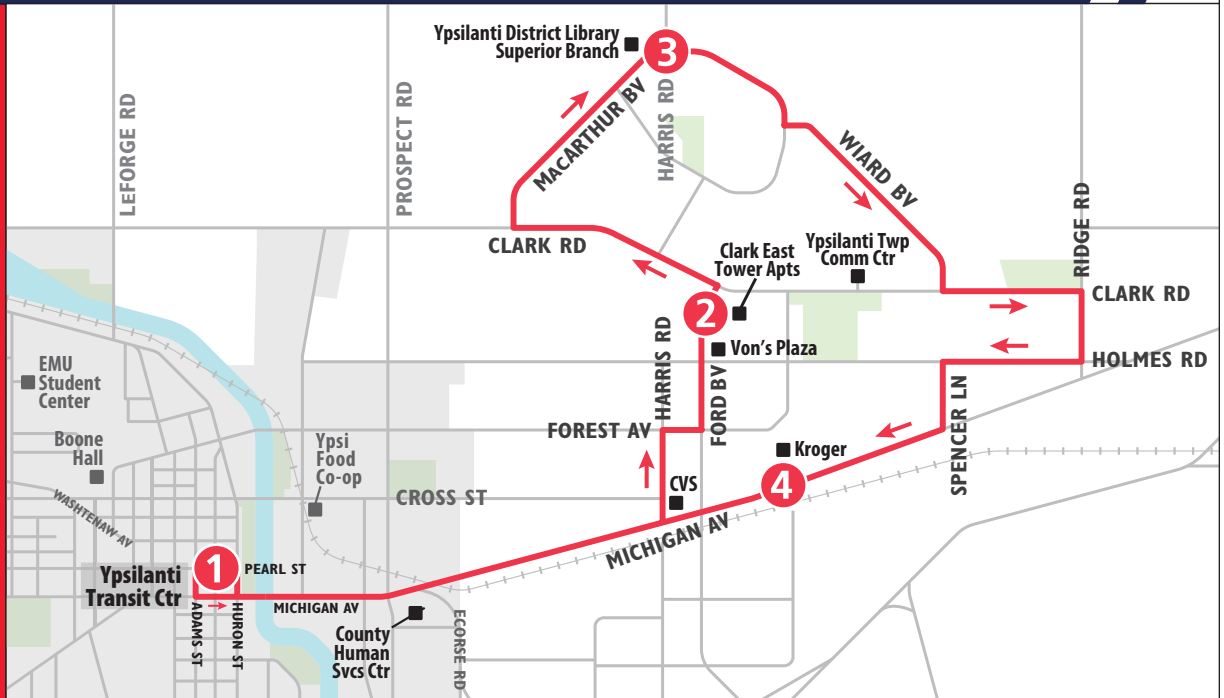

COVID-19 Safety While Riding

Wear a face covering

Practice social distancing

Ride for essential trips only

Wash your hands after each trip

Approach the driver for emergencies only

For the most updated information, visit TheRide.org/coronavirus

MONDAY - FRIDAY		
MacArthur & Harris	Kroger (Michigan Ave)	Ypsilanti Transit Center
3	4	1
START		END
6:05a	6:15a	6:27a
6:35a	6:45a	6:57a
7:05a	7:15a	7:27a
7:35a	7:45a	7:57a
8:05a	8:15a	8:27a
8:35a	8:45a	8:57a
9:05a	9:15a	9:27a
9:35a	9:45a	9:57a
10:05a	10:15a	10:27a
10:35a	10:45a	10:57a
11:05a	11:15a	11:27a
11:35a	11:45a	11:57a
12:05p	12:15p	12:27p
12:35p	12:45p	12:57p
1:05p	1:15p	1:27p
1:35p	1:45p	1:57p
2:05p	2:15p	2:27p
2:35p	2:45p	2:57p
3:05p	3:15p	3:27p
3:35p	3:45p	3:57p
4:05p	4:15p	4:27p
4:35p	4:45p	4:57p
5:05p	5:15p	5:27p
5:35p	5:45p	5:57p
6:05p	6:15p	6:27p
6:35p	6:45p	6:57p
7:05p	7:15p	7:27p
7:35p	7:45p	7:57p
8:05p	8:15p	8:27p
8:35p	8:45p	8:57p

SATURDAY & SUNDAY		
MacArthur & Harris	Kroger (Michigan Ave)	Ypsilanti Transit Center
3	4	1
START		END
7:05a	7:15a	7:27a
7:35a	7:45a	7:57a
8:05a	8:15a	8:27a
8:35a	8:45a	8:57a
9:05a	9:15a	9:27a
9:35a	9:45a	9:57a
10:05a	10:15a	10:27a
10:35a	10:45a	10:57a
11:05a	11:15a	11:27a
11:35a	11:45a	11:57a
12:05p	12:15p	12:27p
12:35p	12:45p	12:57p
1:05p	1:15p	1:27p
1:35p	1:45p	1:57p
2:05p	2:15p	2:27p
2:35p	2:45p	2:57p
3:05p	3:15p	3:27p
3:35p	3:45p	3:57p
4:05p	4:15p	4:27p
4:35p	4:45p	4:57p
5:05p	5:15p	5:27p
5:35p	5:45p	5:57p
6:05p	6:15p	6:27p
6:35p	6:45p	6:57p
7:05p	7:15p	7:27p
7:35p	7:45p	7:57p