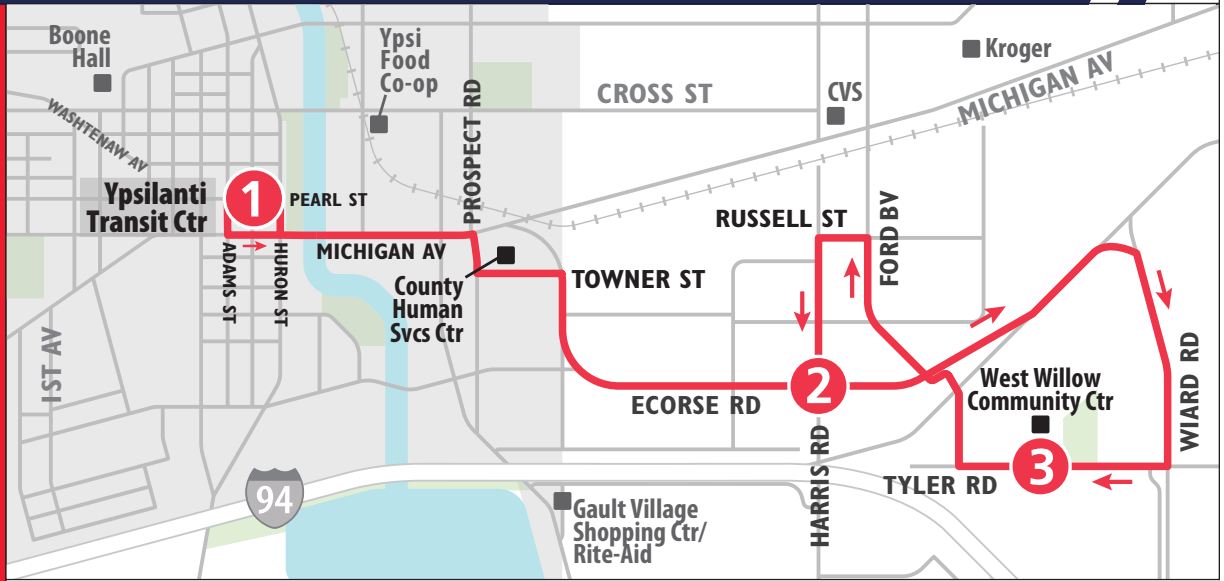

# ROUTE 44 ECORSE - TYLER

To West Willow

## COVID-19 Safety While Riding

Wear a face covering

Practice social distancing

Ride for essential trips only

Wash your hands after each trip

Approach the driver for emergencies only

For the most updated information, visit [TheRide.org/coronavirus](http://TheRide.org/coronavirus)

MONDAY - FRIDAY		
Ypsilanti Transit Center	Ecorse & Harris	West Willow Comm Ctr
1	2	3
<b>START</b>		<b>END</b>
6:30a	6:38a	6:48a
7:00a	7:08a	7:18a
7:30a	7:38a	7:48a
8:00a	8:08a	8:18a
8:30a	8:38a	8:48a
9:00a	9:08a	9:18a
9:30a	9:38a	9:48a
10:00a	10:08a	10:18a
10:30a	10:38a	10:48a
11:00a	11:08a	11:18a
11:30a	11:38a	11:48a
12:00p	12:08p	12:18p
12:30p	12:38p	12:48p
1:00p	1:08p	1:18p
1:30p	1:38p	1:48p
2:00p	2:08p	2:18p
2:30p	2:38p	2:48p
3:00p	3:08p	3:18p
3:30p	3:38p	3:48p
4:00p	4:08p	4:18p
4:30p	4:38p	4:48p
5:00p	5:08p	5:18p
5:30p	5:38p	5:48p
6:00p	6:08p	6:18p
6:30p	6:38p	6:48p
7:00p	7:08p	7:18p
7:30p	7:38p	7:48p
8:00p	8:08p	8:18p
8:30p	8:38p	8:48p

SATURDAY & SUNDAY		
Ypsilanti Transit Center	Ecorse & Harris	West Willow Comm Ctr
1	2	3
<b>START</b>		<b>END</b>
7:30a	7:38a	7:48a
8:00a	8:08a	8:18a
8:30a	8:38a	8:48a
9:00a	9:08a	9:18a
9:30a	9:38a	9:48a
10:00a	10:08a	10:18a
10:30a	10:38a	10:48a
11:00a	11:08a	11:18a
11:30a	11:38a	11:48a
12:00p	12:08p	12:18p
12:30p	12:38p	12:48p
1:00p	1:08p	1:18p
1:30p	1:38p	1:48p
2:00p	2:08p	2:18p
2:30p	2:38p	2:48p
3:00p	3:08p	3:18p
3:30p	3:38p	3:48p
4:00p	4:08p	4:18p
4:30p	4:38p	4:48p
5:00p	5:08p	5:18p
5:30p	5:38p	5:48p
6:00p	6:08p	6:18p
6:30p	6:38p	6:48p
7:00p	7:08p	7:18p
7:30p	7:38p	7:48p