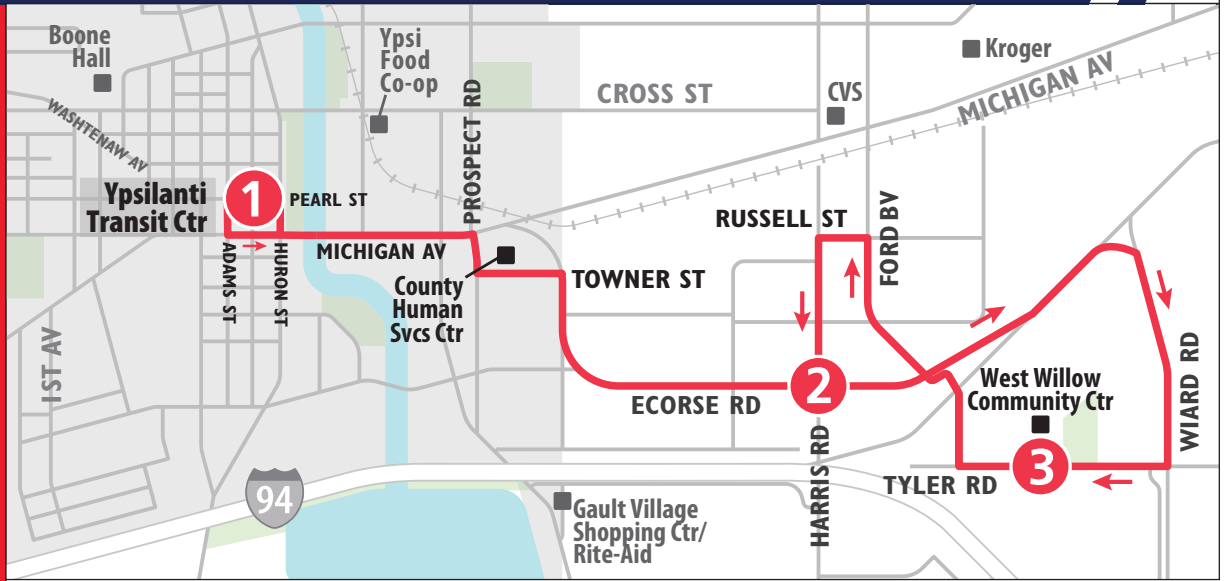

COVID-19 Safety While Riding

Wear a face covering

Practice social distancing

Ride for essential trips only

Wash your hands after each trip

Approach the driver for emergencies only

For the most updated information, visit TheRide.org/coronavirus

MONDAY - FRIDAY		
West Willow Comm Ctr	Ecorse & Harris	Ypsilanti Transit Center
3	2	1
START		END
6:18a	6:26a	6:42a
6:48a	6:56a	7:12a
7:18a	7:26a	7:42a
7:48a	7:56a	8:12a
8:18a	8:26a	8:42a
8:48a	8:56a	9:12a
9:18a	9:26a	9:42a
9:48a	9:56a	10:12a
10:18a	10:26a	10:42a
10:48a	10:56a	11:12a
11:18a	11:26a	11:42a
11:48a	11:56a	12:12p
12:18p	12:26p	12:42p
12:48p	12:56p	1:12p
1:18p	1:26p	1:42p
1:48p	1:56p	2:12p
2:18p	2:26p	2:42p
2:48p	2:56p	3:12p
3:18p	3:26p	3:42p
3:48p	3:56p	4:12p
4:18p	4:26p	4:42p
4:48p	4:56p	5:12p
5:18p	5:26p	5:42p
5:48p	5:56p	6:12p
6:18p	6:26p	6:42p
6:48p	6:56p	7:12p
7:18p	7:26p	7:42p
7:48p	7:56p	8:12p
8:18p	8:26p	8:42p

SATURDAY & SUNDAY		
West Willow Comm Ctr	Ecorse & Harris	Ypsilanti Transit Center
3	2	1
START		END
7:18a	7:28a	7:44a
7:48a	7:58a	8:14a
8:18a	8:28a	8:44a
8:48a	8:58a	9:14a
9:18a	9:28a	9:44a
9:48a	9:58a	10:14a
10:18a	10:28a	10:44a
10:48a	10:58a	11:14a
11:18a	11:28a	11:44a
11:48a	11:58a	12:14p
12:18p	12:28p	12:44p
12:48p	12:58p	1:14p
1:18p	1:28p	1:44p
1:48p	1:58p	2:14p
2:18p	2:28p	2:44p
2:48p	2:58p	3:14p
3:18p	3:28p	3:44p
3:48p	3:58p	4:14p
4:18p	4:28p	4:44p
4:48p	4:58p	5:14p
5:18p	5:28p	5:44p
5:48p	5:58p	6:14p
6:18p	6:28p	6:44p
6:48p	6:58p	7:14p
7:18p	7:28p	7:44p