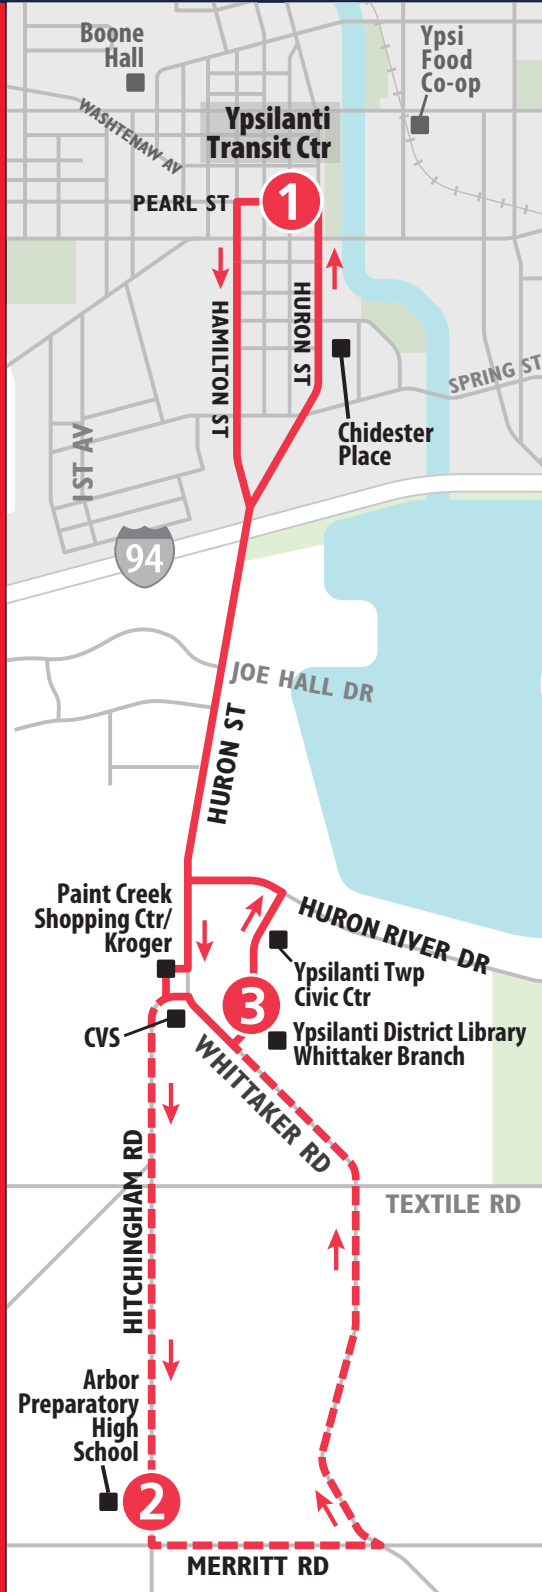

## COVID-19 Safety While Riding

Wear a face covering

Practice social distancing

Ride for essential trips only

Wash your hands after each trip

Approach the driver for emergencies only

For the most updated information, visit [TheRide.org/coronavirus](http://TheRide.org/coronavirus)

### MONDAY - FRIDAY

TO WHITTAKER LIBRARY			TO YTC	
Ypsilanti Transit Center	Arbor Prep HS	Whittaker Branch Library	Whittaker Branch Library	Ypsilanti Transit Center
1	2	3	3	1
START		END	START	END
6:30a	—	6:45a	6:45a	6:57a
7:30a	7:42a	7:48a	7:48a	7:57a
8:30a	—	8:45a	8:45a	8:57a
9:30a	—	9:45a	9:45a	9:57a
10:30a	—	10:45a	10:45a	10:57a
11:30a	—	11:45a	11:45a	11:57a
12:30p	—	12:45p	12:45p	12:57p
1:30p	—	1:45p	1:45p	1:57p
2:30p	—	2:45p	2:45p	2:57p
3:30p	3:42p	3:48p	3:48p	3:57p
4:30p	—	4:45p	4:45p	4:57p
5:30p	—	5:45p	5:45p	5:57p
6:30p	—	6:45p	6:45p	6:57p

### SATURDAY & SUNDAY

TO WHITTAKER LIBRARY		TO YTC	
Ypsilanti Transit Center	Whittaker Branch Library	Whittaker Branch Library	Ypsilanti Transit Center
1	3	3	1
START	END	START	END
7:30a	7:45a	7:45a	7:57a
8:30a	8:45a	8:45a	8:57a
9:30a	9:45a	9:45a	9:57a
10:30a	10:45a	10:45a	10:57a
11:30a	11:45a	11:45a	11:57a
12:30p	12:45p	12:45p	12:57p
1:30p	1:45p	1:45p	1:57p
2:30p	2:45p	2:45p	2:57p
3:30p	3:45p	3:45p	3:57p
4:30p	4:45p	4:45p	4:57p
5:30p	5:45p	5:45p	5:57p
6:30p	6:45p	6:45p	6:57p