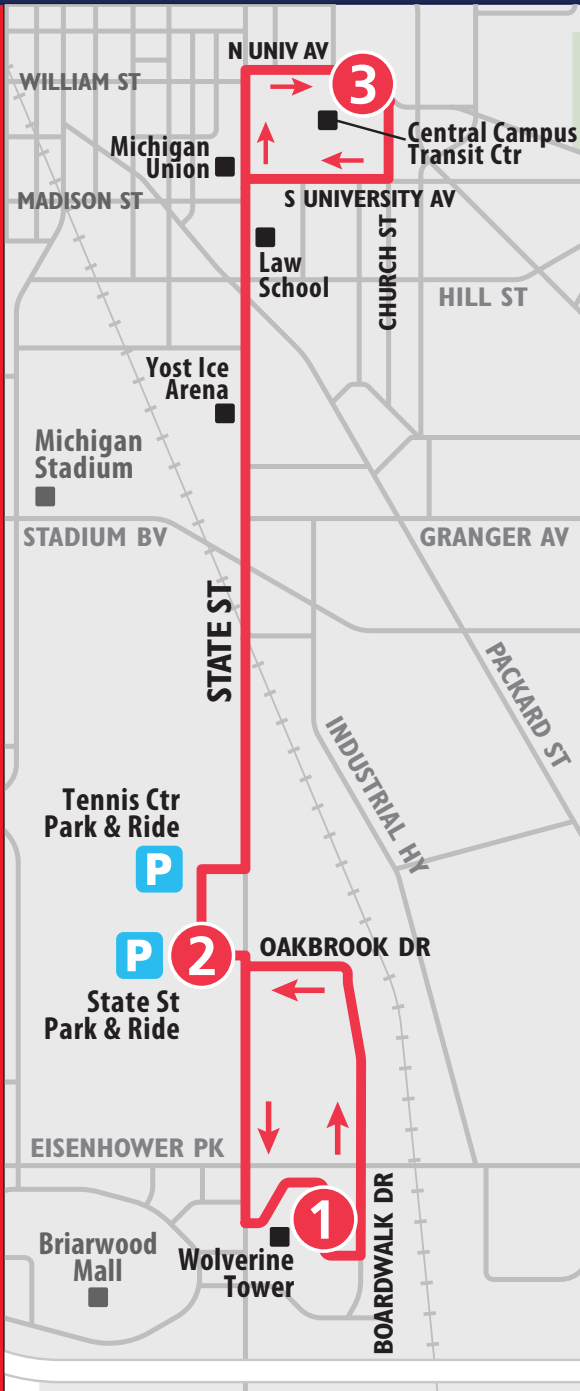

## COVID-19 Safety While Riding

**Wear a face covering**

**Practice social distancing**

**Ride for essential trips only**

**Wash your hands after each trip**

**Approach the driver for emergencies only**

For the most updated information, visit [TheRide.org/coronavirus](http://TheRide.org/coronavirus)

TO CENTRAL CAMPUS TRANSIT CENTER MONDAY - FRIDAY ONLY		
Wolverine Tower	State St Park & Ride	Central Campus Transit Center
1	2	3
<b>START</b>		<b>END</b>
6:00a	6:05a	6:25a
6:30a	6:35a	6:55a
7:00a	7:05a	7:25a
7:30a	7:35a	7:55a
8:00a	8:05a	8:25a
8:30a	8:35a	8:55a
3:00p	3:05p	3:25p
3:30p	3:35p	3:55p
4:00p	4:05p	4:25p
4:30p	4:35p	4:55p
5:00p	5:05p	5:25p
5:30p	5:35p	5:55p
6:00p	6:05p	6:25p

TO WOLVERINE TOWER MONDAY - FRIDAY ONLY		
Central Campus Transit Center	State St Park & Ride	Wolverine Tower
3	2	1
<b>START</b>		<b>END</b>
6:25a	6:50a	6:55a
6:55a	7:20a	7:25a
7:25a	7:50a	7:55a
7:55a	8:20a	8:25a
8:25a	8:50a	8:55a
8:55a	9:20a	9:25a
3:25p	3:50p	3:55p
3:55p	4:20p	4:25p
4:25p	4:50p	4:55p
4:55p	5:20p	5:25p
5:25p	5:50p	5:55p
5:55p	6:20p	6:25p
6:25p	6:50p	6:55p