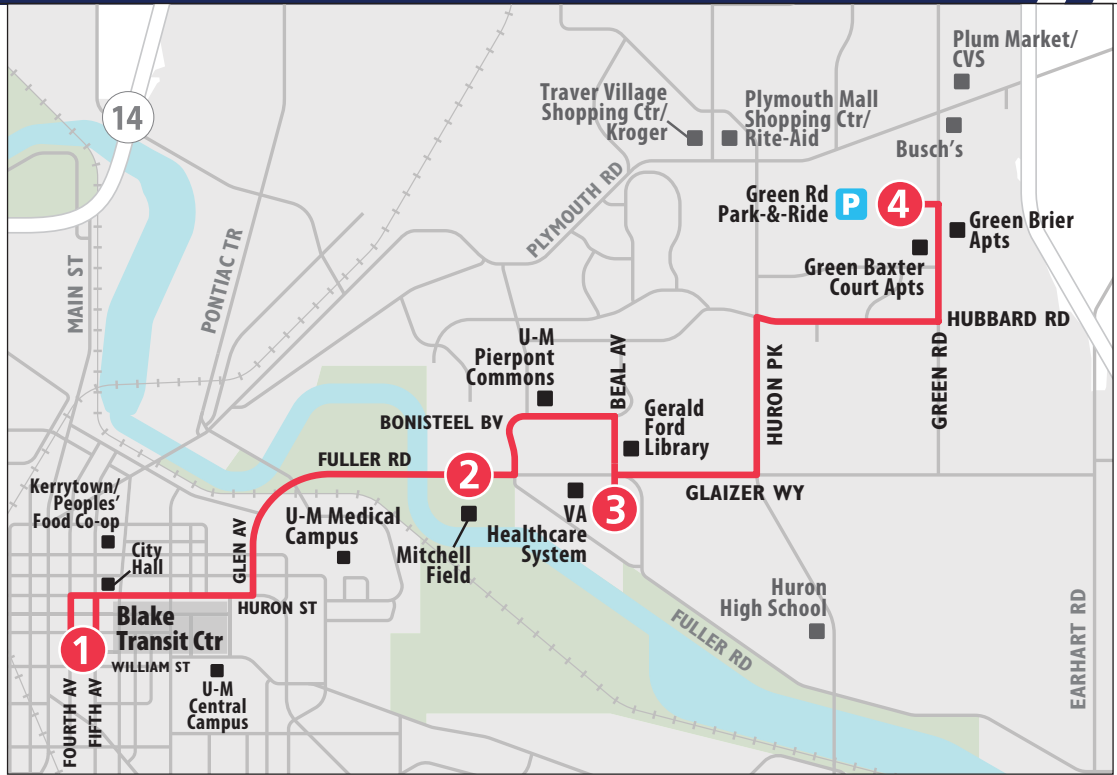

# ROUTE 65 GREEN - FULLER

## To Blake Transit Center

MONDAY - FRIDAY			
Green Rd Park & Ride	VA Hospital	Mitchell Field	Blake Transit Center
4	3	2	1
<b>START</b>			<b>END</b>
6:20a	6:29a	6:33a	6:42a
6:50a	6:59a	7:03a	7:12a
7:20a	7:29a	7:33a	7:42a
7:50a	7:59a	8:03a	8:12a
8:20a	8:29a	8:33a	8:42a
8:50a	8:59a	9:03a	9:12a
9:20a	9:29a	9:33a	9:42a
9:50a	9:59a	10:03a	10:12a
10:20a	10:29a	10:33a	10:42a
10:50a	10:59a	11:03a	11:12a
11:20a	11:29a	11:33a	11:42a
11:50a	11:59a	12:03p	12:12p
12:20p	12:29p	12:33p	12:42p
12:50p	12:59p	1:03p	1:12p
1:20p	1:29p	1:33p	1:42p
1:50p	1:59p	2:03p	2:12p
2:20p	2:29p	2:33p	2:42p
2:50p	2:59p	3:03p	3:12p
3:20p	3:29p	3:33p	3:42p
3:50p	3:59p	4:03p	4:12p
4:20p	4:29p	4:33p	4:42p
4:50p	4:59p	5:03p	5:12p
5:20p	5:29p	5:33p	5:42p
5:50p	5:59p	6:03p	6:12p
6:20p	6:29p	6:33p	6:42p
6:50p	6:59p	7:03p	7:12p
7:20p	7:29p	7:33p	7:42p
7:50p	7:59p	8:03p	8:12p
8:20p	8:29p	8:33p	8:42p

SATURDAY & SUNDAY			
Green Rd Park & Ride	VA Hospital	Mitchell Field	Blake Transit Center
4	3	2	1
<b>START</b>			<b>END</b>
7:20a	7:29a	7:33a	7:42a
7:50a	7:59a	8:03a	8:12a
8:20a	8:29a	8:33a	8:42a
8:50a	8:59a	9:03a	9:12a
9:20a	9:29a	9:33a	9:42a
9:50a	9:59a	10:03a	10:12a
10:20a	10:29a	10:33a	10:42a
10:50a	10:59a	11:03a	11:12a
11:20a	11:29a	11:33a	11:42a
11:50a	11:59a	12:03p	12:12p
12:20p	12:29p	12:33p	12:42p
12:50p	12:59p	1:03p	1:12p
1:20p	1:29p	1:33p	1:42p
1:50p	1:59p	2:03p	2:12p
2:20p	2:29p	2:33p	2:42p
2:50p	2:59p	3:03p	3:12p
3:20p	3:29p	3:33p	3:42p
3:50p	3:59p	4:03p	4:12p
4:20p	4:29p	4:33p	4:42p
4:50p	4:59p	5:03p	5:12p
5:20p	5:29p	5:33p	5:42p
5:50p	5:59p	6:03p	6:12p
6:20p	6:29p	6:33p	6:42p
6:50p	6:59p	7:03p	7:12p
7:20p	7:29p	7:33p	7:42p