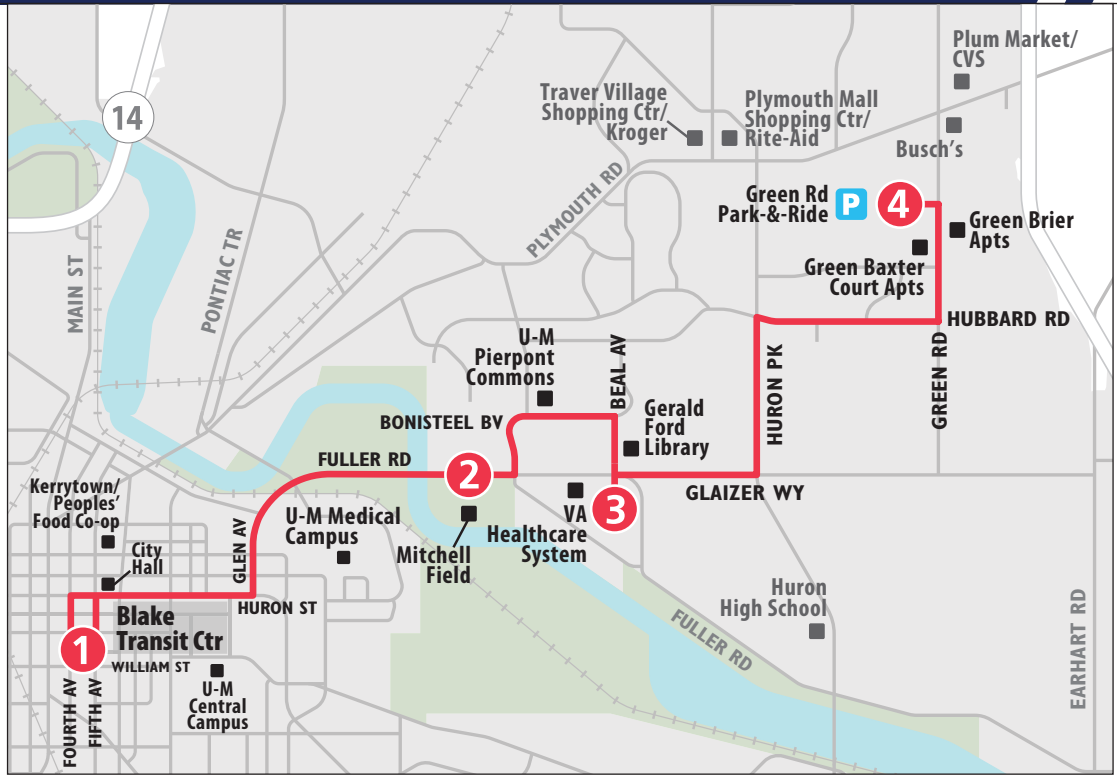

### COVID-19 Safety While Riding

Wear a face covering

Practice social distancing

Ride for essential trips only

Wash your hands after each trip

Approach the driver for emergencies only

For the most updated information, visit [TheRide.org/coronavirus](http://TheRide.org/coronavirus)

MONDAY - FRIDAY			
Blake Transit Center	Mitchell Field	VA Hospital	Green Rd Park & Ride
1	2	3	4
<b>START</b>			<b>END</b>
6:30a	6:38a	6:42a	6:50a
7:00a	7:08a	7:12a	7:20a
7:30a	7:38a	7:42a	7:50a
8:00a	8:08a	8:12a	8:20a
8:30a	8:38a	8:42a	8:50a
9:00a	9:08a	9:12a	9:20a
9:30a	9:38a	9:42a	9:50a
10:00a	10:08a	10:12a	10:20a
10:30a	10:38a	10:42a	10:50a
11:00a	11:08a	11:12a	11:20a
11:30a	11:38a	11:42a	11:50a
12:00p	12:08p	12:12p	12:20p
12:30p	12:38p	12:42p	12:50p
1:00p	1:08p	1:12p	1:20p
1:30p	1:38p	1:42p	1:50p
2:00p	2:08p	2:12p	2:20p
2:30p	2:38p	2:42p	2:50p
3:00p	3:08p	3:12p	3:20p
3:30p	3:38p	3:42p	3:50p
4:00p	4:08p	4:12p	4:20p
4:30p	4:38p	4:42p	4:50p
5:00p	5:08p	5:12p	5:20p
5:30p	5:38p	5:42p	5:50p
6:00p	6:08p	6:12p	6:20p
6:30p	6:38p	6:42p	6:50p
7:00p	7:08p	7:12p	7:20p
7:30p	7:38p	7:42p	7:50p
8:00p	8:08p	8:12p	8:20p

SATURDAY & SUNDAY			
Blake Transit Center	Mitchell Field	VA Hospital	Green Rd Park & Ride
1	2	3	4
<b>START</b>			<b>END</b>
7:30a	7:38a	7:42a	7:50a
8:00a	8:08a	8:12a	8:20a
8:30a	8:38a	8:42a	8:50a
9:00a	9:08a	9:12a	9:20a
9:30a	9:38a	9:42a	9:50a
10:00a	10:08a	10:12a	10:20a
10:30a	10:38a	10:42a	10:50a
11:00a	11:08a	11:12a	11:20a
11:30a	11:38a	11:42a	11:50a
12:00p	12:08p	12:12p	12:20p
12:30p	12:38p	12:42p	12:50p
1:00p	1:08p	1:12p	1:20p
1:30p	1:38p	1:42p	1:50p
2:00p	2:08p	2:12p	2:20p
2:30p	2:38p	2:42p	2:50p
3:00p	3:08p	3:12p	3:20p
3:30p	3:38p	3:42p	3:50p
4:00p	4:08p	4:12p	4:20p
4:30p	4:38p	4:42p	4:50p
5:00p	5:08p	5:12p	5:20p
5:30p	5:38p	5:42p	5:50p
6:00p	6:08p	6:12p	6:20p
6:30p	6:38p	6:42p	6:50p
7:00p	7:08p	7:12p	7:20p