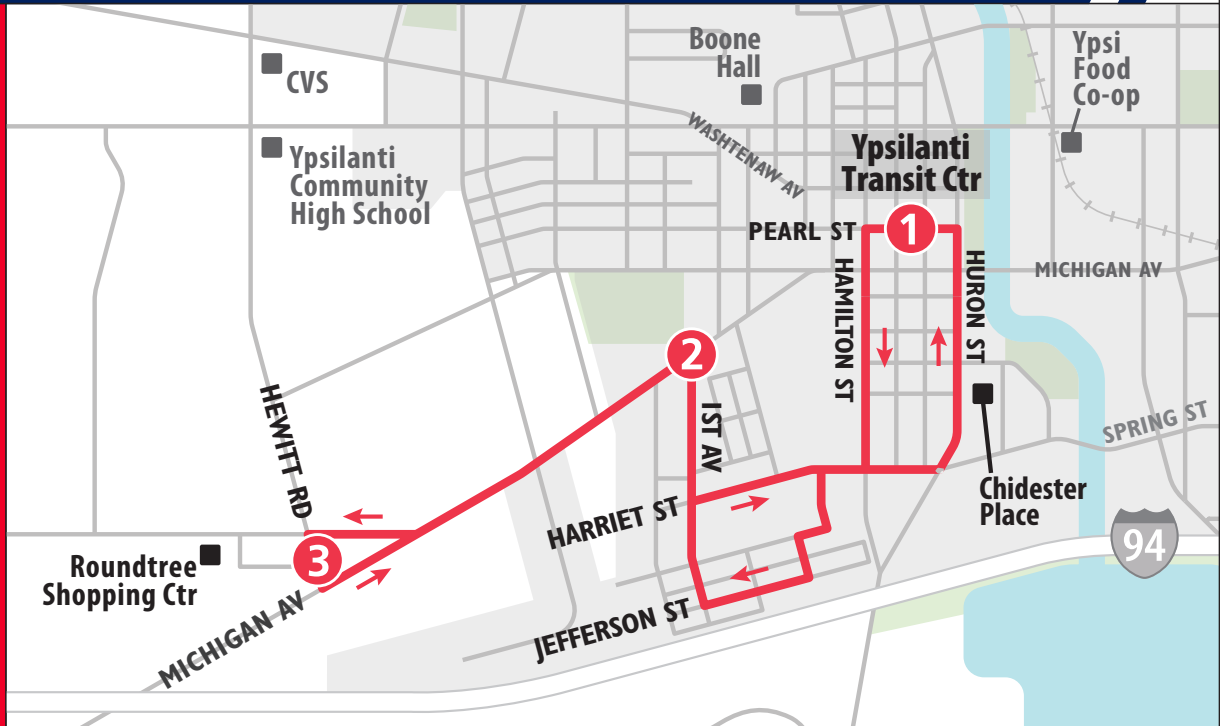

COVID-19 Safety While Riding

Wear a face covering

Practice social distancing

Ride for essential trips only

Wash your hands after each trip

Approach the driver for emergencies only

For the most updated information, visit TheRide.org/coronavirus

MONDAY - FRIDAY		
Ypsilanti Transit Center	First & Michigan	Hewitt & Ellsworth
1	2	3
START		END
6:15a	6:23a	6:30a
6:45a	6:53a	7:00a
7:15a	7:23a	7:30a
7:45a	7:53a	8:00a
8:15a	8:23a	8:30a
8:45a	8:53a	9:00a
9:15a	9:23a	9:30a
9:45a	9:53a	10:00a
10:15a	10:23a	10:30a
10:45a	10:53a	11:00a
11:15a	11:23a	11:30a
11:45a	11:53a	12:00p
12:15p	12:23p	12:30p
12:45p	12:53p	1:00p
1:15p	1:23p	1:30p
1:45p	1:53p	2:00p
2:15p	2:23p	2:30p
2:45p	2:53p	3:00p
3:15p	3:23p	3:30p
3:45p	3:53p	4:00p
4:15p	4:23p	4:30p
4:45p	4:53p	5:00p
5:15p	5:23p	5:30p
5:45p	5:53p	6:00p
6:15p	6:23p	6:30p
6:45p	6:53p	7:00p
7:15p	7:23p	7:30p
7:45p	7:53p	8:00p
8:15p	8:23p	8:30p

SATURDAY & SUNDAY		
Ypsilanti Transit Center	First & Michigan	Hewitt & Ellsworth
1	2	3
START		END
7:15a	7:23a	7:30a
7:45a	7:53a	8:00a
8:15a	8:23a	8:30a
8:45a	8:53a	9:00a
9:15a	9:23a	9:30a
9:45a	9:53a	10:00a
10:15a	10:23a	10:30a
10:45a	10:53a	11:00a
11:15a	11:23a	11:30a
11:45a	11:53a	12:00p
12:15p	12:23p	12:30p
12:45p	12:53p	1:00p
1:15p	1:23p	1:30p
1:45p	1:53p	2:00p
2:15p	2:23p	2:30p
2:45p	2:53p	3:00p
3:15p	3:23p	3:30p
3:45p	3:53p	4:00p
4:15p	4:23p	4:30p
4:45p	4:53p	5:00p
5:15p	5:23p	5:30p
5:45p	5:53p	6:00p
6:15p	6:23p	6:30p
6:45p	6:53p	7:00p
7:15p	7:23p	7:30p