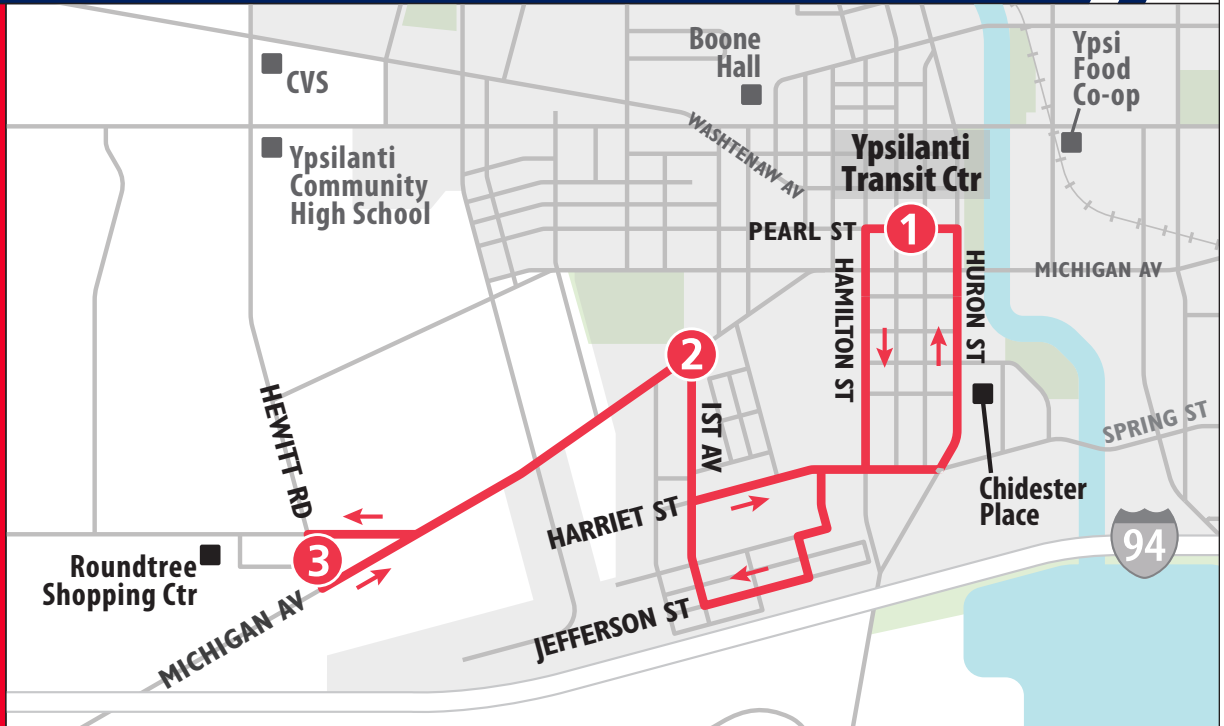

COVID-19 Safety While Riding

Wear a face covering

Practice social distancing

Ride for essential trips only

Wash your hands after each trip

Approach the driver for emergencies only

For the most updated information, visit TheRide.org/coronavirus

MONDAY - FRIDAY		
Hewitt & Ellsworth	First & Michigan	Ypsilanti Transit Center
3	2	1
START		END
6:30a	6:35a	6:42a
7:00a	7:05a	7:12a
7:30a	7:35a	7:42a
8:00a	8:05a	8:12a
8:30a	8:35a	8:42a
9:00a	9:05a	9:12a
9:30a	9:35a	9:42a
10:00a	10:05a	10:12a
10:30a	10:35a	10:42a
11:00a	11:05a	11:12a
11:30a	11:35a	11:42a
12:00p	12:05p	12:12p
12:30p	12:35p	12:42p
1:00p	1:05p	1:12p
1:30p	1:35p	1:42p
2:00p	2:05p	2:12p
2:30p	2:35p	2:42p
3:00p	3:05p	3:12p
3:30p	3:35p	3:42p
4:00p	4:05p	4:12p
4:30p	4:35p	4:42p
5:00p	5:05p	5:12p
5:30p	5:35p	5:42p
6:00p	6:05p	6:12p
6:30p	6:35p	6:42p
7:00p	7:05p	7:12p
7:30p	7:35p	7:42p
8:00p	8:05p	8:12p

SATURDAY & SUNDAY		
Hewitt & Ellsworth	First & Michigan	Ypsilanti Transit Center
3	2	1
START		END
7:30a	7:35a	7:42a
8:00a	8:05a	8:12a
8:30a	8:35a	8:42a
9:00a	9:05a	9:12a
9:30a	9:35a	9:42a
10:00a	10:05a	10:12a
10:30a	10:35a	10:42a
11:00a	11:05a	11:12a
11:30a	11:35a	11:42a
12:00p	12:05p	12:12p
12:30p	12:35p	12:42p
1:00p	1:05p	1:12p
1:30p	1:35p	1:42p
2:00p	2:05p	2:12p
2:30p	2:35p	2:42p
3:00p	3:05p	3:12p
3:30p	3:35p	3:42p
4:00p	4:05p	4:12p
4:30p	4:35p	4:42p
5:00p	5:05p	5:12p
5:30p	5:35p	5:42p
6:00p	6:05p	6:12p
6:30p	6:35p	6:42p
7:00p	7:05p	7:12p