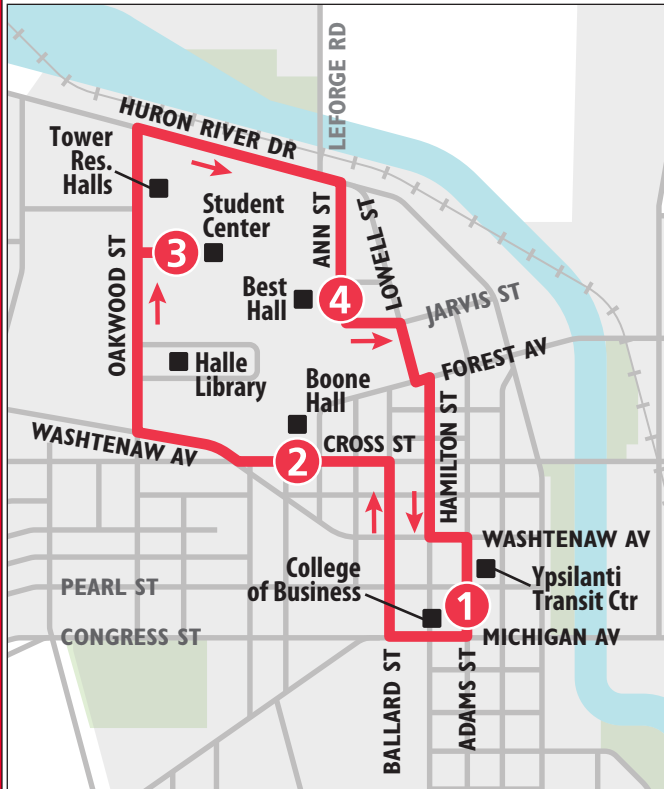

## COVID-19 Safety While Riding

Wear a face covering

Practice social distancing

Ride for essential trips only

Wash your hands after each trip

Approach the driver for emergencies only

For the most updated information, visit [TheRide.org/coronavirus](http://TheRide.org/coronavirus)

Fares paid for all riders by Eastern Michigan University

Service operates when EMU classes are in session

### MONDAY - FRIDAY ONLY

College of Business	Boone Hall	Student Center	Best Hall	College of Business
1	2	3	4	1
START				END
—	—	7:38a	7:44a	7:50a
7:50a	7:54a	7:58a	8:04a	8:10a
8:10a	8:14a	8:18a	8:24a	8:30a
8:30a	8:34a	8:38a	8:44a	8:50a
8:50a	8:54a	8:58a	9:04a	9:10a
9:10a	9:14a	9:18a	9:24a	9:30a
9:30a	9:34a	9:38a	9:44a	9:50a
9:50a	9:54a	9:58a	10:04a	10:10a
10:10a	10:14a	10:18a	10:24a	10:30a
10:30a	10:34a	10:38a	10:44a	10:50a
10:50a	10:54a	10:58a	11:04a	11:10a
11:10a	11:14a	11:18a	11:24a	11:30a
11:30a	11:34a	11:38a	11:44a	11:50a
11:50a	11:54a	11:58a	12:04p	12:10p
12:10p	12:14p	12:18p	12:24p	12:30p
12:30p	12:34p	12:38p	12:44p	12:50p
12:50p	12:54p	12:58p	1:04p	1:10p
1:10p	1:14p	1:18p	1:24p	1:30p
1:30p	1:34p	1:38p	1:44p	1:50p
1:50p	1:54p	1:58p	2:04p	2:10p
2:10p	2:14p	2:18p	2:24p	2:30p
2:30p	2:34p	2:38p	2:44p	2:50p
2:50p	2:54p	2:58p	3:04p	3:10p
3:10p	3:14p	3:18p	3:24p	3:30p
3:30p	3:34p	3:38p	3:44p	3:50p
3:50p	3:54p	3:58p	4:04p	4:10p
4:10p	4:14p	4:18p	4:24p	4:30p
4:30p	4:34p	4:38p	4:44p	4:50p
4:50p	4:54p	4:58p	5:04p	5:10p
5:10p	5:14p	5:18p	5:24p	5:30p
5:30p	5:34p	5:38p	5:44p	5:50p
5:50p	5:54p	5:58p	6:04p	6:10p
6:10p	6:14p	6:18p	6:24p	6:30p
6:30p*	6:34p	6:38p	6:44p	6:50p
6:50p*	6:54p	6:58p	7:04p	7:10p
7:10p*	7:14p	7:18p	7:24p	7:30p
7:30p*	7:34p	7:38p	7:44p	7:50p
7:50p*	7:54p	7:58p	8:04p	8:10p
8:10p*	8:14p	8:18p	8:24p	8:30p
8:30p*	8:34p	8:38p	8:44p	8:50p
8:50p*	8:54p	8:58p	9:04p	9:10p

\* Trip operates Monday - Thursday ONLY.