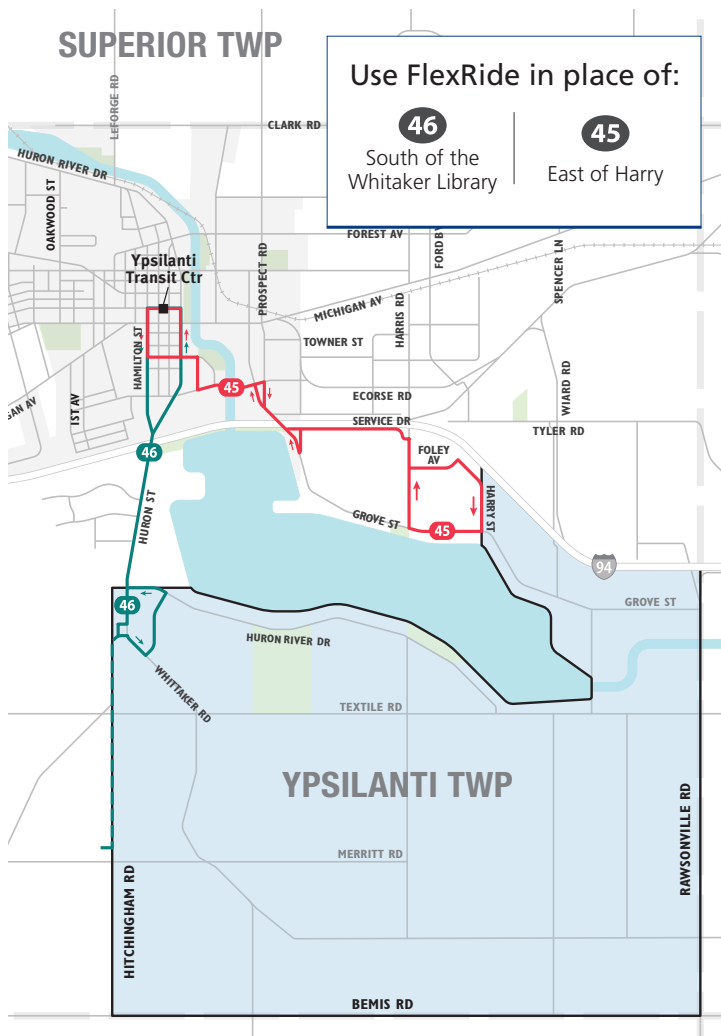

**MONDAY–FRIDAY**  
6:00am–9:15pm

FlexRide-East allows riders to connect to the fixed-route system.

The FlexRide-East service area is temporarily expanded to serve areas formerly served in Ypsilanti Township by **Route 45** east of Harry St. and by **Route 46** south of the Ypsilanti District Library-Whittaker Rd.

FlexRide-East also provides a direct connection to the Ypsilanti Transit Center.

### FlexRide East Service Area

### Fare Information

Fare	
<b>Fare</b>	\$1 per trip
<b>Transfers</b>	Free <ul style="list-style-type: none"> <li>• Transfers valid for 90 minutes.</li> <li>• Request transfer when boarding.</li> <li>• Valid transfers can be used to connect to or from a fixed route.</li> </ul>