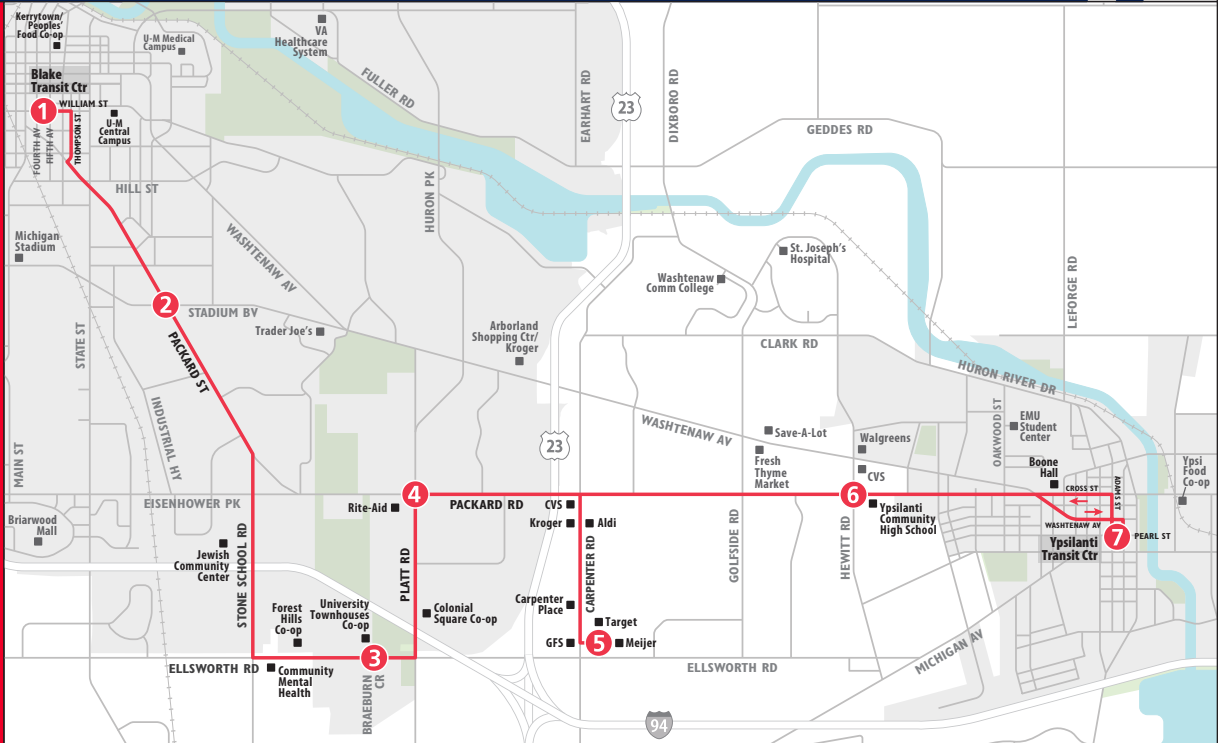

ROUTE 5 PACKARD

To Ypsilanti Transit Center

COVID-19 Safety While Riding

Wear a face covering

Practice social distancing

Ride for essential trips only

Wash your hands after each trip

Approach the driver for emergencies only

For the most updated information, visit TheRide.org/coronavirus

MONDAY - FRIDAY

Blake Transit Center	Packard & Stadium	Ellsworth & Braeburn	Packard & Platt	Meijer (Carpenter Rd)	Packard & Hewitt	Ypsilanti Transit Center
1	2	3	4	5	6	7
START						END
7:15a	7:23a	7:33a	7:39a	7:49a	7:59a	8:12a
7:45a	7:53a	8:03a	8:09a	8:19a	8:29a	8:42a
8:15a	8:23a	8:33a	8:39a	8:49a	8:59a	9:12a
8:45a	8:53a	9:03a	9:09a	9:19a	9:29a	9:42a
9:15a	9:23a	9:33a	9:39a	9:49a	9:59a	10:12a
9:45a	9:53a	10:03a	10:09a	10:19a	10:29a	10:42a
10:15a	10:23a	10:33a	10:39a	10:49a	10:59a	11:12a
10:45a	10:53a	11:03a	11:09a	11:19a	11:29a	11:42a
11:15a	11:23a	11:33a	11:39a	11:49a	11:59a	12:12p
11:45a	11:53a	12:03p	12:09p	12:19p	12:29p	12:42p
12:15p	12:23p	12:33p	12:39p	12:49p	12:59p	1:12p
12:45p	12:53p	1:03p	1:09p	1:19p	1:29p	1:42p
1:15p	1:23p	1:33p	1:39p	1:49p	1:59p	2:12p
1:45p	1:53p	2:03p	2:09p	2:19p	2:29p	2:42p
2:15p	2:23p	2:33p	2:39p	2:49p	2:59p	3:12p
2:45p	2:53p	3:03p	3:09p	3:19p	3:29p	3:42p
3:15p	3:23p	3:33p	3:39p	3:49p	3:59p	4:12p
3:45p	3:53p	4:03p	4:09p	4:19p	4:29p	4:42p
4:15p	4:23p	4:33p	4:39p	4:49p	4:59p	5:12p
4:45p	4:53p	5:03p	5:09p	5:19p	5:29p	5:42p
5:15p	5:23p	5:33p	5:39p	5:49p	5:59p	6:12p
5:45p	5:53p	6:03p	6:09p	6:19p	6:29p	6:42p
6:15p	6:23p	6:33p	6:39p	6:49p	6:59p	7:12p
6:45p	6:53p	7:03p	7:09p	7:19p	7:29p	7:42p
7:15p	7:23p	7:33p	7:39p	7:49p	7:59p	8:12p
7:45p	7:53p	8:03p	8:09p	8:19p	8:29p	8:42p
8:15p	8:23p	8:33p	8:39p	8:49p	8:59p	9:12p