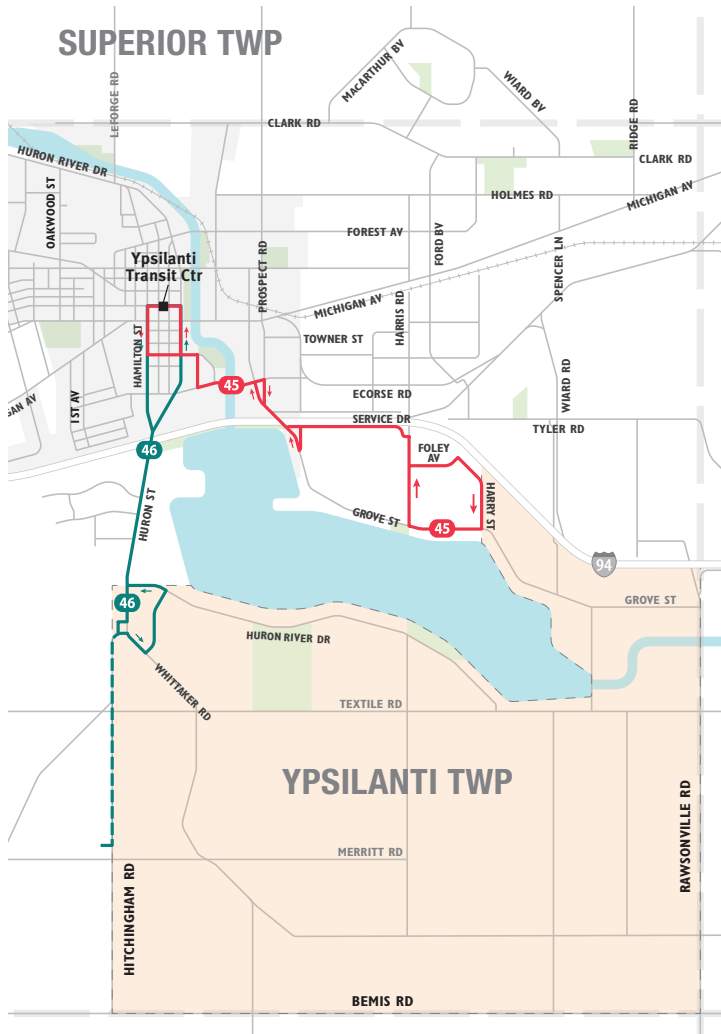

MONDAY-FRIDAY
6:00am-9:15pm

SATURDAY-SUNDAY
7:00am-7:00pm

FlexRide-East allows riders to connect to the fixed-route system.

FlexRide-East also provides a direct connection to and from the Ypsilanti Transit Center.

For more information, please call (734) 794-0377.

FlexRide East Service Area

Fare Information

Fare	
Fare	\$1 per trip
Transfers	Free <ul style="list-style-type: none"> • Transfers valid for 90 minutes. • Request transfer when boarding. • Valid transfers can be used to connect to or from a fixed route.

Discounts	
FareDeal ID / Youth K-12	\$0.50 per trip
A-Ride / GoldRide ID	Free
30-day pass / go!Pass / Mcard / Exceptional pass	Free

Reservations

MODE Car App or Call (734) 794-0377

Download the MODE Car App