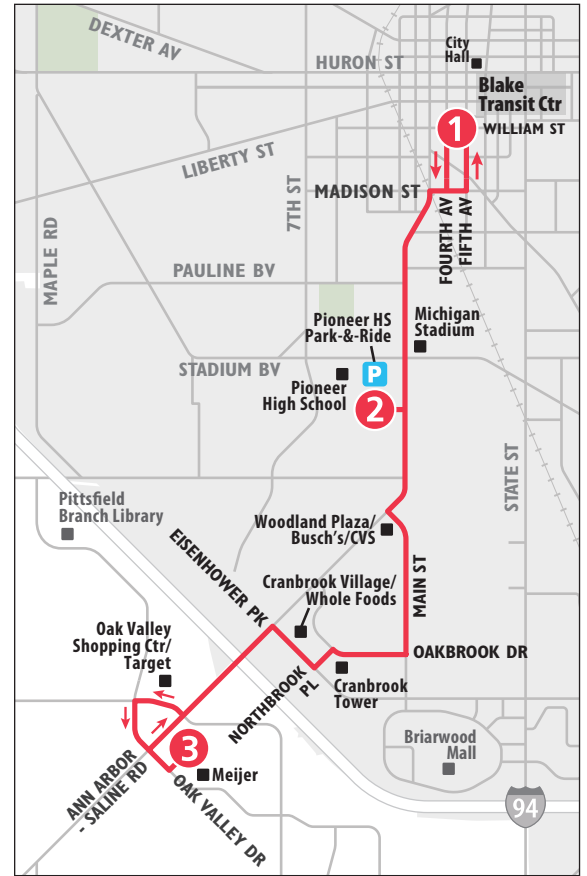

COVID-19 Safety While Riding

Wear a face covering

Practice social distancing

Ride for essential trips only

Wash your hands after each trip

Approach the driver for emergencies only

For the most updated information, visit TheRide.org/coronavirus

MONDAY - FRIDAY		
Meijer (Ann Arbor - Saline Rd)	Pioneer High School Park-&-Ride	Blake Transit Center
3	2	1
START		END
6:35a	6:49a	6:57a
7:05a	7:19a	7:27a
7:35a	7:49a	7:57a
8:05a	8:19a	8:27a
8:35a	8:49a	8:57a
9:05a	9:19a	9:27a
9:35a	9:49a	9:57a
10:05a	10:19a	10:27a
10:35a	10:49a	10:57a
11:05a	11:19a	11:27a
11:35a	11:49a	11:57a
12:05p	12:19p	12:27p
12:35p	12:49p	12:57p
1:05p	1:19p	1:27p
1:35p	1:49p	1:57p
2:05p	2:19p	2:27p
2:35p	2:49p	2:57p
3:05p	3:19p	3:27p
3:35p	3:49p	3:57p
4:05p	4:19p	4:27p
4:35p	4:49p	4:57p
5:05p	5:19p	5:27p
5:35p	5:49p	5:57p
6:05p	6:19p	6:27p
6:35p	6:49p	6:57p
7:05p	7:19p	7:27p
7:35p	7:49p	7:57p
8:05p	8:19p	8:27p
8:35p	8:49p	8:57p

SATURDAY & SUNDAY		
Meijer (Ann Arbor - Saline Rd)	Pioneer High School Park-&-Ride	Blake Transit Center
3	2	1
START		END
7:35a	7:49a	7:57a
8:05a	8:19a	8:27a
8:35a	8:49a	8:57a
9:05a	9:19a	9:27a
9:35a	9:49a	9:57a
10:05a	10:19a	10:27a
10:35a	10:49a	10:57a
11:05a	11:19a	11:27a
11:35a	11:49a	11:57a
12:05p	12:19p	12:27p
12:35p	12:49p	12:57p
1:05p	1:19p	1:27p
1:35p	1:49p	1:57p
2:05p	2:19p	2:27p
2:35p	2:49p	2:57p
3:05p	3:19p	3:27p
3:35p	3:49p	3:57p
4:05p	4:19p	4:27p
4:35p	4:49p	4:57p
5:05p	5:19p	5:27p
5:35p	5:49p	5:57p
6:05p	6:19p	6:27p
6:35p	6:49p	6:57p
7:05p	7:19p	7:27p
7:35p	7:49p	7:57p