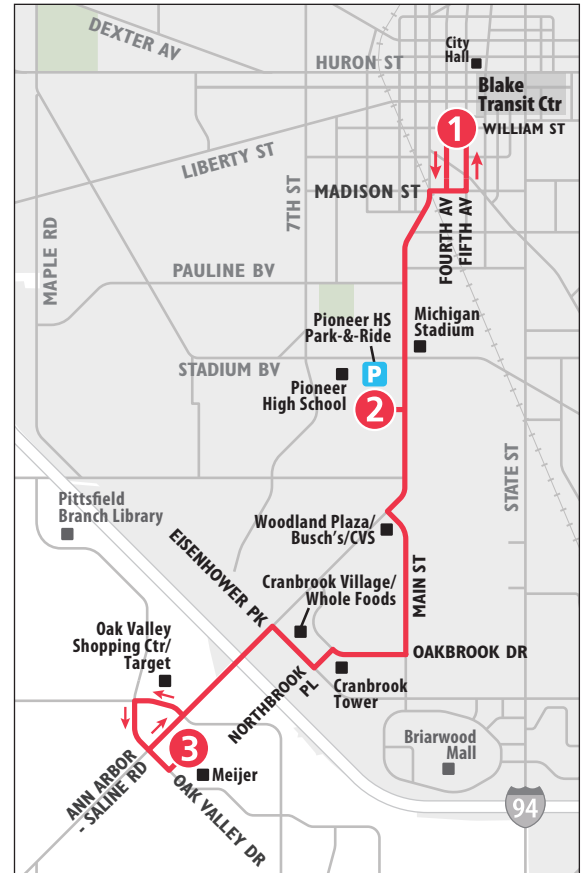

# ROUTE 25 ANN ARBOR-SALINE RD

To Meijer

## COVID-19 Safety While Riding

Wear a face covering

Practice social distancing

Ride for essential trips only

Wash your hands after each trip

Approach the driver for emergencies only

For the most updated information, visit [TheRide.org/coronavirus](http://TheRide.org/coronavirus)

MONDAY - FRIDAY		
Blake Transit Center	Pioneer High School Park-&-Ride	Meijer (Ann Arbor - Saline Rd)
1	2	3
<b>START</b>		<b>END</b>
6:45a	6:52a	7:05a
7:15a	7:22a	7:35a
7:45a	7:52a	8:05a
8:15a	8:22a	8:35a
8:45a	8:52a	9:05a
9:15a	9:22a	9:35a
9:45a	9:52a	10:05a
10:15a	10:22a	10:35a
10:45a	10:52a	11:05a
11:15a	11:22a	11:35a
11:45a	11:52a	12:05p
12:15p	12:22p	12:35p
12:45p	12:52p	1:05p
1:15p	1:22p	1:35p
1:45p	1:52p	2:05p
2:15p	2:22p	2:35p
2:45p	2:52p	3:05p
3:15p	3:22p	3:35p
3:45p	3:52p	4:05p
4:15p	4:22p	4:35p
4:45p	4:52p	5:05p
5:15p	5:22p	5:35p
5:45p	5:52p	6:05p
6:15p	6:22p	6:35p
6:45p	6:52p	7:05p
7:15p	7:22p	7:35p
7:45p	7:52p	8:05p
8:15p	8:22p	8:35p

SATURDAY & SUNDAY		
Blake Transit Center	Pioneer High School Park-&-Ride	Meijer (Ann Arbor - Saline Rd)
1	2	3
<b>START</b>		<b>END</b>
7:45a	7:52a	8:05a
8:15a	8:22a	8:35a
8:45a	8:52a	9:05a
9:15a	9:22a	9:35a
9:45a	9:52a	10:05a
10:15a	10:22a	10:35a
10:45a	10:52a	11:05a
11:15a	11:22a	11:35a
11:45a	11:52a	12:05p
12:15p	12:22p	12:35p
12:45p	12:52p	1:05p
1:15p	1:22p	1:35p
1:45p	1:52p	2:05p
2:15p	2:22p	2:35p
2:45p	2:52p	3:05p
3:15p	3:22p	3:35p
3:45p	3:52p	4:05p
4:15p	4:22p	4:35p
4:45p	4:52p	5:05p
5:15p	5:22p	5:35p
5:45p	5:52p	6:05p
6:15p	6:22p	6:35p
6:45p	6:52p	7:05p
7:15p	7:22p	7:35p