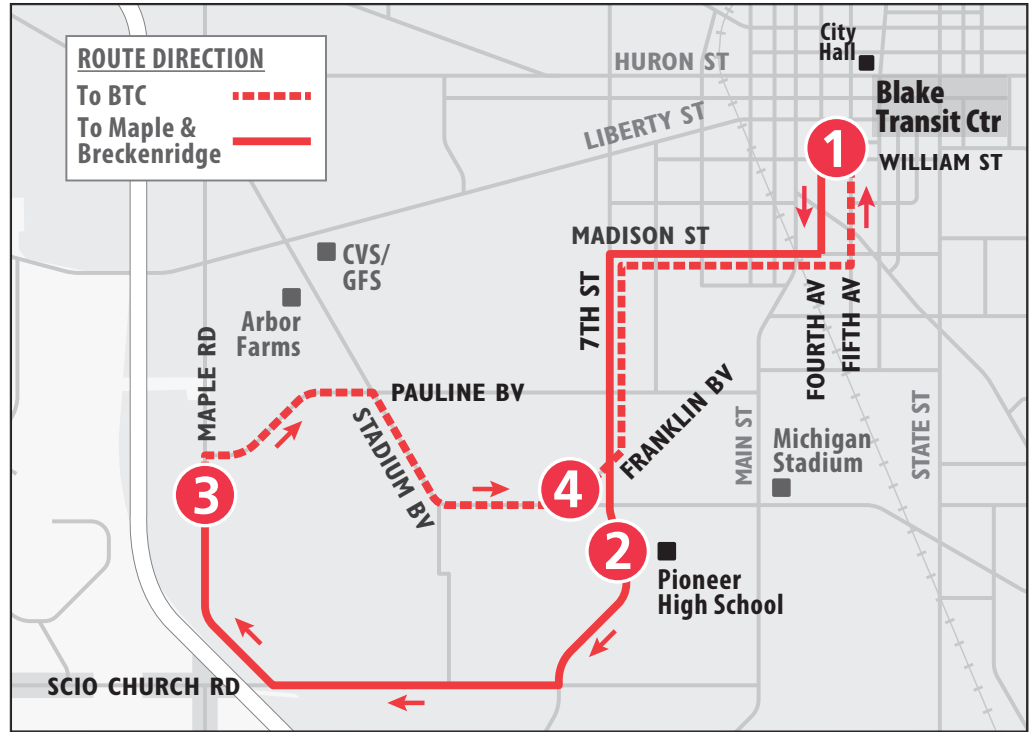

# ROUTE 26 SCIO CHURCH

## To Maple & Breckenridge

MONDAY - FRIDAY		
Blake Transit Center	Pioneer High School	Maple & Breckenridge
1	2	3
<b>START</b>		<b>END</b>
6:15a	6:22a	6:29a
6:45a	6:52a	6:59a
7:15a	7:22a	7:29a
7:45a	7:52a	7:59a
8:15a	8:22a	8:29a
8:45a	8:52a	8:59a
9:15a	9:22a	9:29a
9:45a	9:52a	9:59a
10:15a	10:22a	10:29a
10:45a	10:52a	10:59a
11:15a	11:22a	11:29a
11:45a	11:52a	11:59a
12:15p	12:22p	12:29p
12:45p	12:52p	12:59p
1:15p	1:22p	1:29p
1:45p	1:52p	1:59p
2:15p	2:22p	2:29p
2:45p	2:52p	2:59p
3:15p	3:22p	3:29p
3:45p	3:52p	3:59p
4:15p	4:22p	4:29p
4:45p	4:52p	4:59p
5:15p	5:22p	5:29p
5:45p	5:52p	5:59p
6:15p	6:22p	6:29p
6:45p	6:52p	6:59p
7:15p	7:22p	7:29p
7:45p	7:52p	7:59p
8:15p	8:22p	8:29p

SATURDAY & SUNDAY		
Blake Transit Center	Pioneer High School	Maple & Breckenridge
1	2	3
<b>START</b>		<b>END</b>
7:15a	7:22a	7:29a
7:45a	7:52a	7:59a
8:15a	8:22a	8:29a
8:45a	8:52a	8:59a
9:15a	9:22a	9:29a
9:45a	9:52a	9:59a
10:15a	10:22a	10:29a
10:45a	10:52a	10:59a
11:15a	11:22a	11:29a
11:45a	11:52a	11:59a
12:15p	12:22p	12:29p
12:45p	12:52p	12:59p
1:15p	1:22p	1:29p
1:45p	1:52p	1:59p
2:15p	2:22p	2:29p
2:45p	2:52p	2:59p
3:15p	3:22p	3:29p
3:45p	3:52p	3:59p
4:15p	4:22p	4:29p
4:45p	4:52p	4:59p
5:15p	5:22p	5:29p
5:45p	5:52p	5:59p
6:15p	6:22p	6:29p
6:45p	6:52p	6:59p
7:15p	7:22p	7:29p