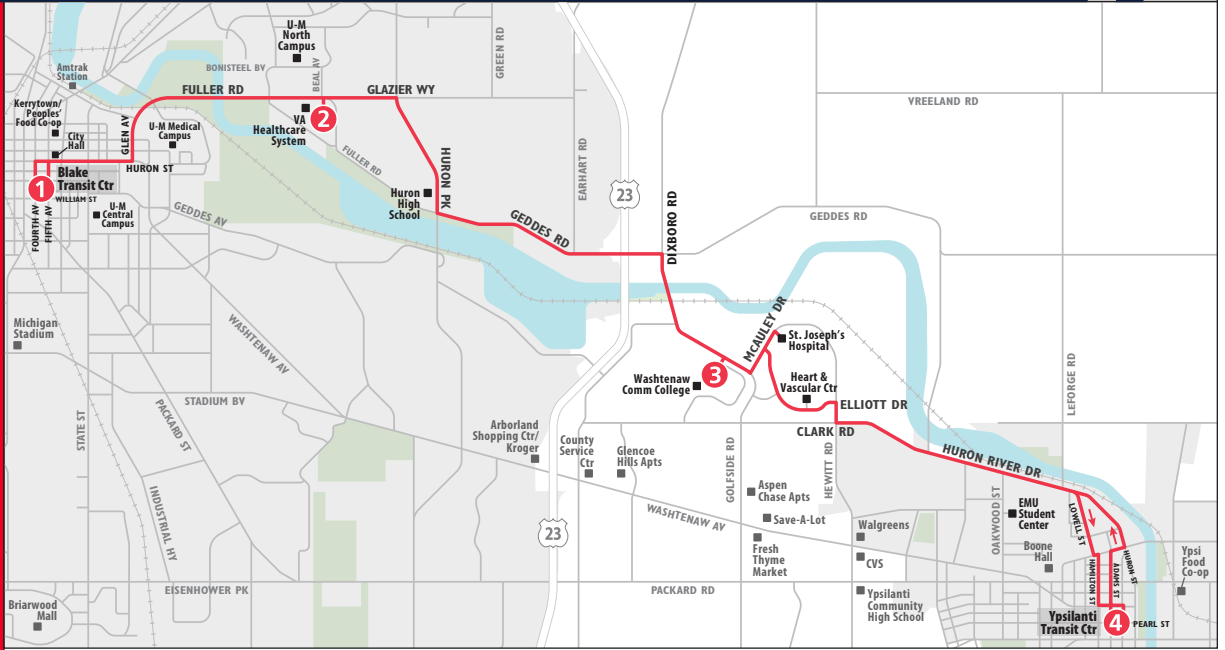

ROUTE 3 HURON RIVER

To Blake Transit Center

COVID-19 Safety While Riding

Wear a face covering

Practice social distancing

Ride for essential trips only

Wash your hands after each trip

Approach the driver for emergencies only

For the most updated information, visit TheRide.org/coronavirus

MONDAY - FRIDAY			
Ypsilanti Transit Center	Washtenaw Community College	VA Hospital	Blake Transit Center
4	3	2	1
START			END
6:00a	6:16a	6:28a	6:42a
6:30a	6:46a	6:58a	7:12a
7:00a	7:16a	7:28a	7:42a
7:30a	7:46a	7:58a	8:12a
8:00a	8:16a	8:28a	8:42a
8:30a	8:46a	8:58a	9:12a
9:00a	9:16a	9:28a	9:42a
9:30a	9:46a	9:58a	10:12a
10:00a	10:16a	10:28a	10:42a
10:30a	10:46a	10:58a	11:12a
11:00a	11:16a	11:28a	11:42a
11:30a	11:46a	11:58a	12:12p
12:00p	12:16p	12:28p	12:42p
12:30p	12:46p	12:58p	1:12p
1:00p	1:16p	1:28p	1:42p
1:30p	1:46p	1:58p	2:12p
2:00p	2:16p	2:28p	2:42p
2:30p	2:46p	2:58p	3:12p
3:00p	3:16p	3:28p	3:42p
3:30p	3:46p	3:58p	4:12p
4:00p	4:16p	4:28p	4:42p
4:30p	4:46p	4:58p	5:12p
5:00p	5:16p	5:28p	5:42p
5:30p	5:46p	5:58p	6:12p
6:00p	6:16p	6:28p	6:42p
6:30p	6:46p	6:58p	7:12p
7:00p	7:16p	7:28p	7:42p
7:30p	7:46p	7:58p	8:12p
8:00p	8:16p	8:28p	8:42p

SATURDAY & SUNDAY			
Ypsilanti Transit Center	Washtenaw Community College	VA Hospital	Blake Transit Center
4	3	2	1
START			END
7:00a	7:16a	7:28a	7:42a
7:30a	7:46a	7:58a	8:12a
8:00a	8:16a	8:28a	8:42a
8:30a	8:46a	8:58a	9:12a
9:00a	9:16a	9:28a	9:42a
9:30a	9:46a	9:58a	10:12a
10:00a	10:16a	10:28a	10:42a
10:30a	10:46a	10:58a	11:12a
11:00a	11:16a	11:28a	11:42a
11:30a	11:46a	11:58a	12:12p
12:00p	12:16p	12:28p	12:42p
12:30p	12:46p	12:58p	1:12p
1:00p	1:16p	1:28p	1:42p
1:30p	1:46p	1:58p	2:12p
2:00p	2:16p	2:28p	2:42p
2:30p	2:46p	2:58p	3:12p
3:00p	3:16p	3:28p	3:42p
3:30p	3:46p	3:58p	4:12p
4:00p	4:16p	4:28p	4:42p
4:30p	4:46p	4:58p	5:12p
5:00p	5:16p	5:28p	5:42p
5:30p	5:46p	5:58p	6:12p
6:00p	6:16p	6:28p	6:42p
6:30p	6:46p	6:58p	7:12p
7:00p	7:16p	7:28p	7:42p