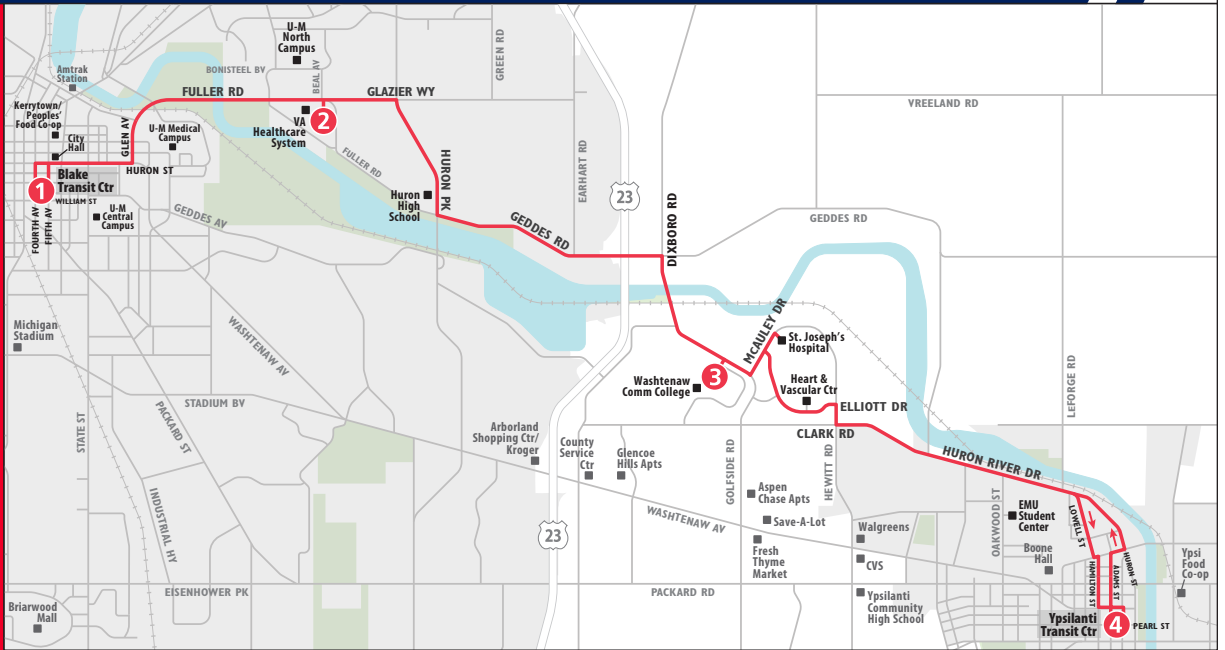

ROUTE 3 HURON RIVER

To Ypsilanti Transit Center

**COVID-19
Safety While
Riding**

Wear a face covering

**Practice social
distancing**

**Ride for essential
trips only**

**Wash your hands
after each trip**

**Approach the driver
for emergencies only**

**For the most updated
information, visit
TheRide.org/coronavirus**

MONDAY - FRIDAY			
Blake Transit Center	VA Hospital	Washtenaw Community College	Ypsilanti Transit Center
1	2	3	4
START			END
6:45a	6:55a	7:09a	7:27a
7:15a	7:25a	7:39a	7:57a
7:45a	7:55a	8:09a	8:27a
8:15a	8:25a	8:39a	8:57a
8:45a	8:55a	9:09a	9:27a
9:15a	9:25a	9:39a	9:57a
9:45a	9:55a	10:09a	10:27a
10:15a	10:25a	10:39a	10:57a
10:45a	10:55a	11:09a	11:27a
11:15a	11:25a	11:39a	11:57a
11:45a	11:55a	12:09p	12:27p
12:15p	12:25p	12:39p	12:57p
12:45p	12:55p	1:09p	1:27p
1:15p	1:25p	1:39p	1:57p
1:45p	1:55p	2:09p	2:27p
2:15p	2:25p	2:39p	2:57p
2:45p	2:55p	3:09p	3:27p
3:15p	3:25p	3:39p	3:57p
3:45p	3:55p	4:09p	4:27p
4:15p	4:25p	4:39p	4:57p
4:45p	4:55p	5:09p	5:27p
5:15p	5:25p	5:39p	5:57p
5:45p	5:55p	6:09p	6:27p
6:15p	6:25p	6:39p	6:57p
6:45p	6:55p	7:09p	7:27p
7:15p	7:25p	7:39p	7:57p
7:45p	7:55p	8:09p	8:27p
8:15p	8:25p	8:39p	8:57p

SATURDAY & SUNDAY			
Blake Transit Center	VA Hospital	Washtenaw Community College	Ypsilanti Transit Center
1	2	3	4
START			END
7:45a	7:55a	8:09a	8:27a
8:15a	8:25a	8:39a	8:57a
8:45a	8:55a	9:09a	9:27a
9:15a	9:25a	9:39a	9:57a
9:45a	9:55a	10:09a	10:27a
10:15a	10:25a	10:39a	10:57a
10:45a	10:55a	11:09a	11:27a
11:15a	11:25a	11:39a	11:57a
11:45a	11:55a	12:09p	12:27p
12:15p	12:25p	12:39p	12:57p
12:45p	12:55p	1:09p	1:27p
1:15p	1:25p	1:39p	1:57p
1:45p	1:55p	2:09p	2:27p
2:15p	2:25p	2:39p	2:57p
2:45p	2:55p	3:09p	3:27p
3:15p	3:25p	3:39p	3:57p
3:45p	3:55p	4:09p	4:27p
4:15p	4:25p	4:39p	4:57p
4:45p	4:55p	5:09p	5:27p
5:15p	5:25p	5:39p	5:57p
5:45p	5:55p	6:09p	6:27p
6:15p	6:25p	6:39p	6:57p
6:45p	6:55p	7:09p	7:27p