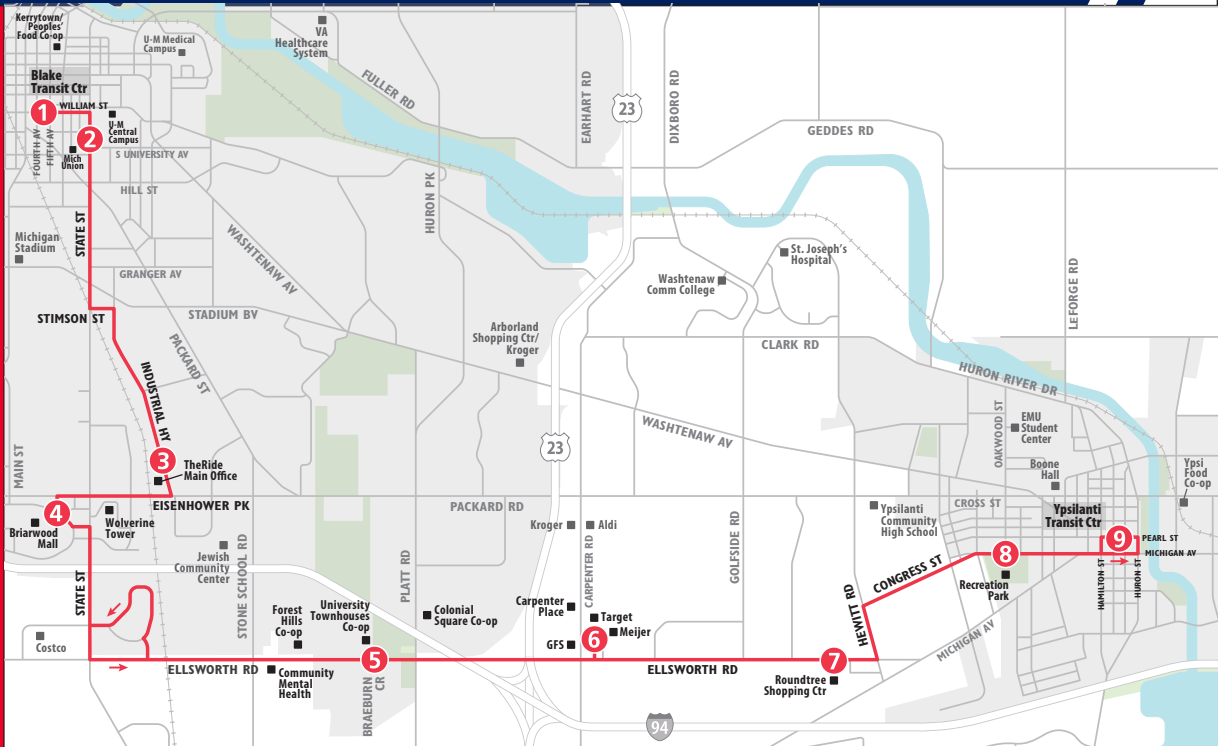

**For the most updated
information, visit
TheRide.org/coronavirus**

MONDAY - FRIDAY

Ypsilanti Transit Center	Recreation Park	Roundtree Shopping Center	Meijer (Carpenter Rd)	Ellsworth & Braeburn	Briarwood Mall	The Ride Main Office	Michigan Union	Blake Transit Center
9	8	7	6	5	4	3	2	1
START								END
6:00a	6:03a	6:08a	6:14a	6:20a	6:33a	6:40a	6:48a	6:57a
6:15a	6:18a	6:23a	6:29a	6:35a	6:48a	6:55a	7:03a	7:12a
6:30a	6:33a	6:38a	6:44a	6:50a	7:03a	7:10a	7:18a	7:27a
6:45a	6:48a	6:53a	6:59a	7:05a	7:18a	7:25a	7:33a	7:42a
7:00a	7:03a	7:08a	7:14a	7:20a	7:33a	7:40a	7:48a	7:57a
7:15a	7:18a	7:23a	7:29a	7:35a	7:48a	7:55a	8:03a	8:12a
7:30a	7:33a	7:38a	7:44a	7:50a	8:03a	8:10a	8:18a	8:27a
7:45a	7:48a	7:53a	7:59a	8:05a	8:18a	8:25a	8:33a	8:42a
8:00a	8:03a	8:08a	8:14a	8:20a	8:33a	8:40a	8:48a	8:57a
8:15a	8:18a	8:23a	8:29a	8:35a	8:48a	8:55a	9:03a	9:12a
8:30a	8:33a	8:38a	8:44a	8:50a	9:03a	9:10a	9:18a	9:27a
8:45a	8:48a	8:53a	8:59a	9:05a	9:18a	9:25a	9:33a	9:42a
9:00a	9:03a	9:08a	9:14a	9:20a	9:33a	9:40a	9:48a	9:57a
9:15a	9:18a	9:23a	9:29a	9:35a	9:48a	9:55a	10:03a	10:12a
9:45a	9:48a	9:53a	9:59a	10:05a	10:18a	10:25a	10:33a	10:42a
10:15a	10:18a	10:23a	10:29a	10:35a	10:48a	10:55a	11:03a	11:12a
10:45a	10:48a	10:53a	10:59a	11:05a	11:18a	11:25a	11:33a	11:42a
11:15a	11:18a	11:23a	11:29a	11:35a	11:48a	11:55a	12:03p	12:12p
11:45a	11:48a	11:53a	11:59a	12:05p	12:18p	12:25p	12:33p	12:42p
12:15p	12:18p	12:23p	12:29p	12:35p	12:48p	12:55p	1:03p	1:12p
12:45p	12:48p	12:53p	12:59p	1:05p	1:18p	1:25p	1:33p	1:42p
1:15p	1:18p	1:23p	1:29p	1:35p	1:48p	1:55p	2:03p	2:12p
1:45p	1:48p	1:53p	1:59p	2:05p	2:18p	2:25p	2:33p	2:42p
2:15p	2:18p	2:23p	2:29p	2:35p	2:48p	2:55p	3:03p	3:12p
2:45p	2:48p	2:53p	2:59p	3:05p	3:18p	3:25p	3:33p	3:42p
3:00p	3:03p	3:08p	3:14p	3:20p	3:33p	3:40p	3:48p	3:57p
3:15p	3:18p	3:23p	3:29p	3:35p	3:48p	3:55p	4:03p	4:12p
3:30p	3:33p	3:38p	3:44p	3:50p	4:03p	4:10p	4:18p	4:27p