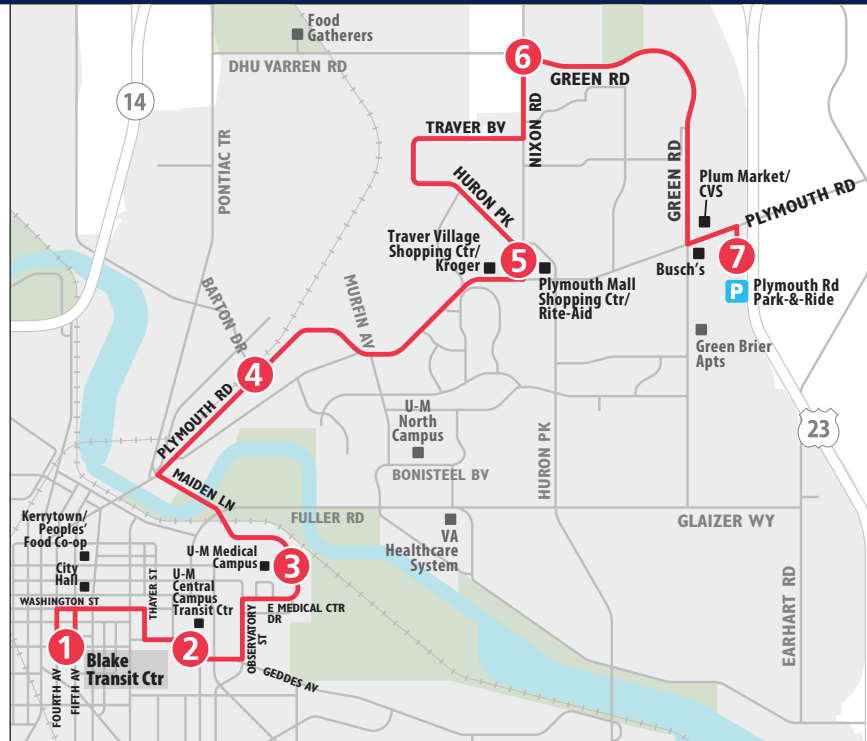

ROUTE 23 PLYMOUTH

To Plymouth Park-&-Ride Lot

COVID-19 Safety While Riding

Wear a face covering

Practice social distancing

Ride for essential trips only

Wash your hands after each trip

Approach the driver for emergencies only

For the most updated information, visit TheRide.org/coronavirus

MONDAY - FRIDAY						
Blake Transit Center	U-M Central Campus Transit Ctr	U-M Hospital (Taubman)	Plymouth & Barton	Plymouth Mall	Green & Nixon	Plymouth Rd Park & Ride
1	2	3	4	5	6	7
START						END
6:15a	6:20a	6:24a	6:30a	6:35a	6:41a	6:47a
6:30a	6:35a	6:39a	6:45a	6:50a	6:56a	7:02a
6:45a	6:50a	6:54a	7:00a	7:05a	7:11a	7:17a
7:00a	7:05a	7:09a	7:15a	7:20a	7:26a	7:32a
7:15a	7:20a	7:24a	7:30a	7:35a	7:41a	7:47a
7:30a	7:35a	7:39a	7:45a	7:50a	7:56a	8:02a
7:45a	7:50a	7:54a	8:00a	8:05a	8:11a	8:17a
8:00a	8:05a	8:09a	8:15a	8:20a	8:26a	8:32a
8:15a	8:20a	8:24a	8:30a	8:35a	8:41a	8:47a
8:30a	8:35a	8:39a	8:45a	8:50a	8:56a	9:02a
8:45a	8:50a	8:54a	9:00a	9:05a	9:11a	9:17a
9:00a	9:05a	9:09a	9:15a	9:20a	9:26a	9:32a
9:15a	9:20a	9:24a	9:30a	9:35a	9:41a	9:47a
9:30a	9:35a	9:39a	9:45a	9:50a	9:56a	10:02a
9:45a	9:50a	9:54a	10:00a	10:05a	10:11a	10:17a
10:00a	10:05a	10:09a	10:15a	10:20a	10:26a	10:32a
10:15a	10:20a	10:24a	10:30a	10:35a	10:41a	10:47a
10:30a	10:35a	10:39a	10:45a	10:50a	10:56a	11:02a
10:45a	10:50a	10:54a	11:00a	11:05a	11:11a	11:17a
11:00a	11:05a	11:09a	11:15a	11:20a	11:26a	11:32a
11:15a	11:20a	11:24a	11:30a	11:35a	11:41a	11:47a
11:30a	11:35a	11:39a	11:45a	11:50a	11:56a	12:02p
11:45a	11:50a	11:54a	12:00p	12:05p	12:11p	12:17p
12:00p	12:05p	12:09p	12:15p	12:20p	12:26p	12:32p
12:15p	12:20p	12:24p	12:30p	12:35p	12:41p	12:47p
12:30p	12:35p	12:39p	12:45p	12:50p	12:56p	1:02p
12:45p	12:50p	12:54p	1:00p	1:05p	1:11p	1:17p
1:00p	1:05p	1:09p	1:15p	1:20p	1:26p	1:32p
1:15p	1:20p	1:24p	1:30p	1:35p	1:41p	1:47p

Schedule continues on next page...