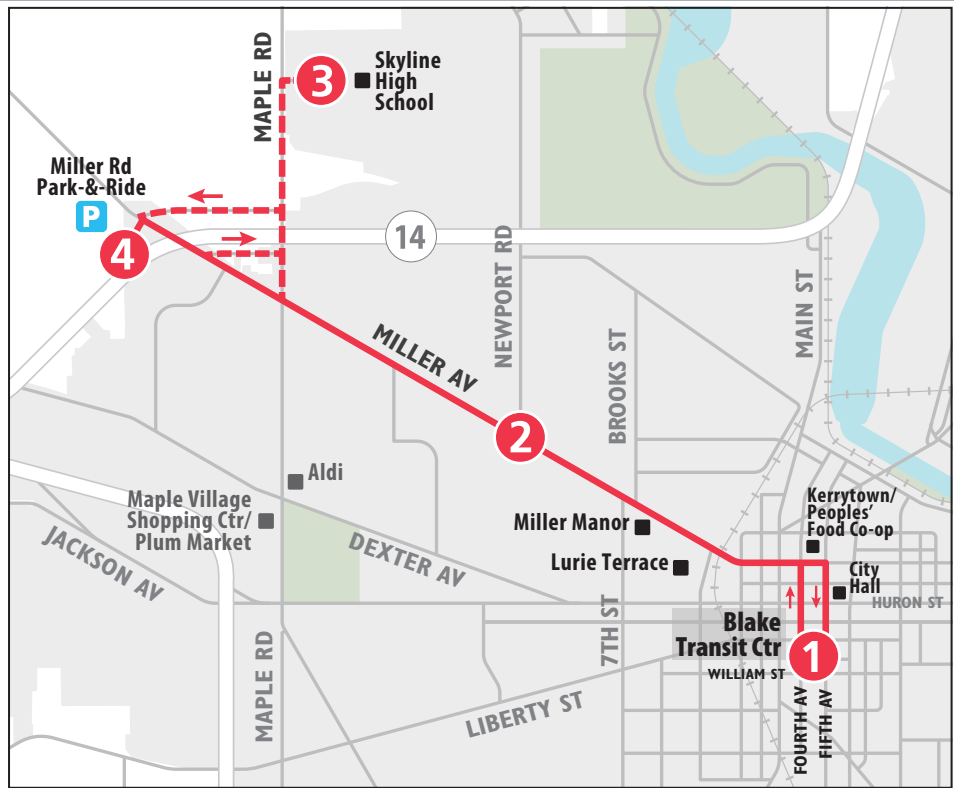

ROUTE 32 MILLER

To Blake Transit Center / CCTC

COVID-19 Safety While Riding

Wear a face covering

Practice social distancing

Ride for essential trips only

Wash your hands after each trip

Approach the driver for emergencies only

For the most updated information, visit TheRide.org/coronavirus

MONDAY - FRIDAY			
Miller Rd Park & Ride	Skyline High School	Miller & Newport	Blake Transit Center
4	3	2	1
START			END
5:57a		6:02a	6:12a
6:27a	—	6:32a	6:42a
6:57a	—	7:02a	7:12a
7:30a	—	7:32a	7:42a
7:57a	—	8:02a	8:12a
8:27a	—	8:32a	8:42a
8:57a	—	9:02a	9:12a
9:27a	—	9:32a	9:42a
9:57a	—	10:02a	10:12a
10:27a	—	10:32a	10:42a
10:57a	—	11:02a	11:12a
11:27a	—	11:32a	11:42a
11:57a	—	12:02p	12:12p
12:27p	—	12:32p	12:42p
12:57p	—	1:02p	1:12p
1:27p	—	1:32p	1:42p
1:57p	—	2:02p	2:12p
2:27p	—	2:32p	2:42p
2:57p	3:00p	3:05p	3:12p
3:27p	—	3:32p	3:42p
3:57p	—	4:02p	4:12p
4:27p	—	4:32p	4:42p
4:57p	—	5:02p	5:12p
5:27p	—	5:32p	5:42p
5:57p	—	6:02p	6:12p
6:27p	—	6:32p	6:42p
6:57p	—	7:02p	7:12p
7:27p	—	7:32p	7:42p
7:57p	—	8:02p	8:12p

SATURDAY & SUNDAY		
Miller Rd Park & Ride	Miller & Newport	Blake Transit Center
4	2	1
START		END
7:27a	7:32a	7:42a
7:57a	8:02a	8:12a
8:27a	8:32a	8:42a
8:57a	9:02a	9:12a
9:27a	9:32a	9:42a
9:57a	10:02a	10:12a
10:27a	10:32a	10:42a
10:57a	11:02a	11:12a
11:27a	11:32a	11:42a
11:57a	12:02p	12:12p
12:27p	12:32p	12:42p
12:57p	1:02p	1:12p
1:27p	1:32p	1:42p
1:57p	2:02p	2:12p
2:27p	2:32p	2:42p
2:57p	3:02p	3:12p
3:27p	3:32p	3:42p
3:57p	4:02p	4:12p
4:27p	4:32p	4:42p
4:57p	5:02p	5:12p
5:27p	5:32p	5:42p
5:57p	6:02p	6:12p
6:27p	6:32p	6:42p
6:57p	7:02p	7:12p
7:27p	7:32p	7:42p