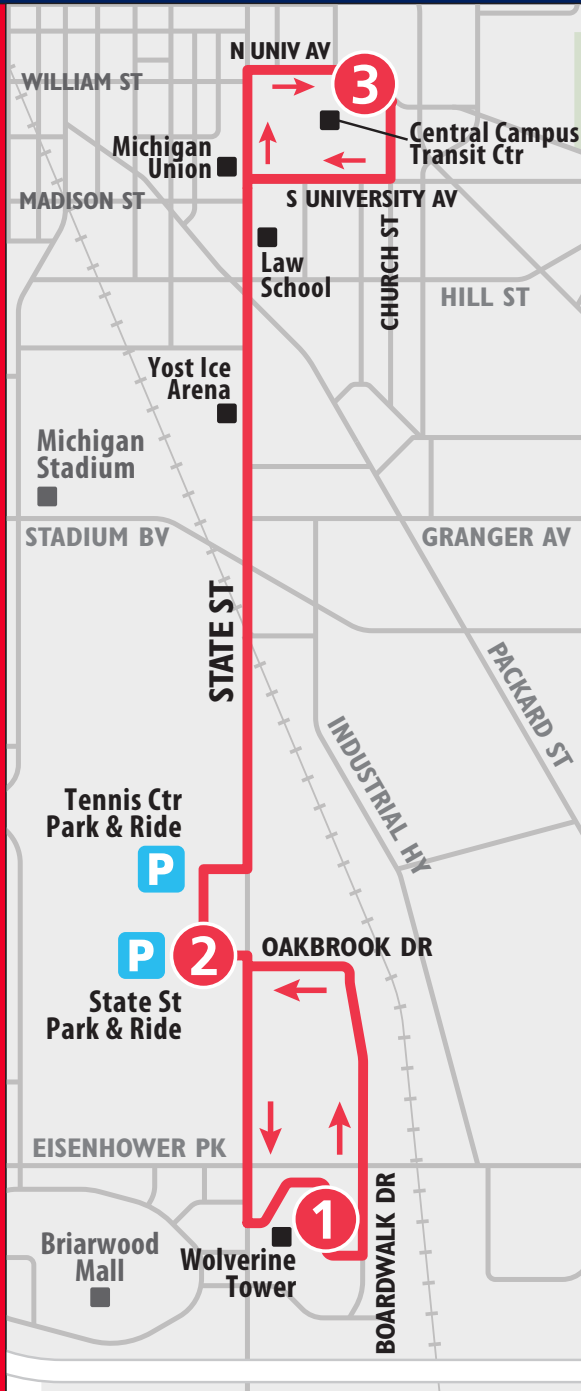

COVID-19 Safety While Riding

Wear a face covering

Practice social distancing

Ride for essential trips only

Wash your hands after each trip

Approach the driver for emergencies only

For the most updated information, visit TheRide.org/coronavirus

TO CENTRAL CAMPUS TRANSIT CENTER MONDAY - FRIDAY ONLY		
Wolverine Tower	State St Park & Ride	Central Campus Transit Center
1	2	3
START		END
6:00a	6:05a	6:25a
6:30a	6:35a	6:55a
7:00a	7:05a	7:25a
7:30a	7:35a	7:55a
8:00a	8:05a	8:25a
8:30a	8:35a	8:55a
3:00p	3:05p	3:25p
3:30p	3:35p	3:55p
4:00p	4:05p	4:25p
4:30p	4:35p	4:55p
5:00p	5:05p	5:25p
5:30p	5:35p	5:55p
6:00p	6:05p	6:25p

TO WOLVERINE TOWER MONDAY - FRIDAY ONLY		
Central Campus Transit Center	State St Park & Ride	Wolverine Tower
3	2	1
START		END
6:25a	6:50a	6:55a
6:55a	7:20a	7:25a
7:25a	7:50a	7:55a
7:55a	8:20a	8:25a
8:25a	8:50a	8:55a
8:55a	9:20a	9:25a
3:25p	3:50p	3:55p
3:55p	4:20p	4:25p
4:25p	4:50p	4:55p
4:55p	5:20p	5:25p
5:25p	5:50p	5:55p
5:55p	6:20p	6:25p
6:25p	6:50p	6:55p