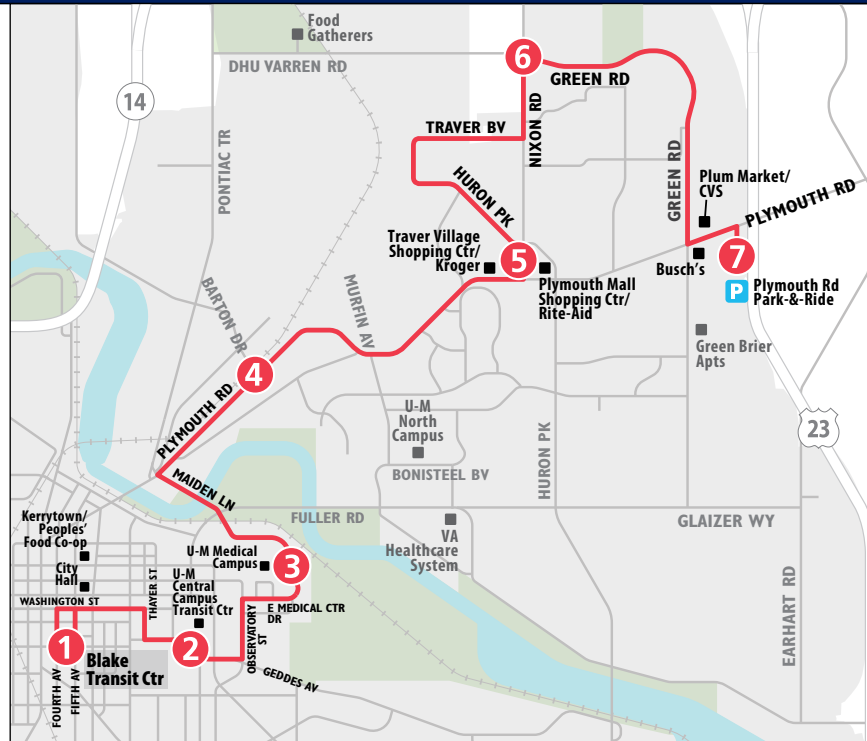

ROUTE 23 PLYMOUTH

To Blake Transit Center

COVID-19 Safety While Riding

Wear a face covering

Practice social distancing

Ride for essential trips only

Wash your hands after each trip

Approach the driver for emergencies only

For the most updated information, visit TheRide.org/coronavirus

MONDAY - FRIDAY

Plymouth Rd Park & Ride	Green & Nixon	Plymouth Mall	Plymouth & Barton	U-M Hospital (Taubman)	U-M Central Campus Transit Ctr	Blake Transit Center
7	6	5	4	3	2	1
START						END
6:05a	6:11a	6:17a	6:23a	6:30a	6:35a	6:42a
6:20a	6:26a	6:32a	6:38a	6:45a	6:50a	6:57a
6:35a	6:41a	6:47a	6:53a	7:00a	7:05a	7:12a
6:50a	6:56a	7:02a	7:08a	7:15a	7:20a	7:27a
7:05a	7:11a	7:17a	7:23a	7:30a	7:35a	7:42a
7:20a	7:26a	7:32a	7:38a	7:45a	7:50a	7:57a
7:35a	7:41a	7:47a	7:53a	8:00a	8:05a	8:12a
7:50a	7:56a	8:02a	8:08a	8:15a	8:20a	8:27a
8:05a	8:11a	8:17a	8:23a	8:30a	8:35a	8:42a
8:20a	8:26a	8:32a	8:38a	8:45a	8:50a	8:57a
8:35a	8:41a	8:47a	8:53a	9:00a	9:05a	9:12a
8:50a	8:56a	9:02a	9:08a	9:15a	9:20a	9:27a
9:05a	9:11a	9:17a	9:23a	9:30a	9:35a	9:42a
9:20a	9:26a	9:32a	9:38a	9:45a	9:50a	9:57a
9:35a	9:41a	9:47a	9:53a	10:00a	10:05a	10:12a
9:50a	9:56a	10:02a	10:08a	10:15a	10:20a	10:27a
10:05a	10:11a	10:17a	10:23a	10:30a	10:35a	10:42a
10:20a	10:26a	10:32a	10:38a	10:45a	10:50a	10:57a
10:35a	10:41a	10:47a	10:53a	11:00a	11:05a	11:12a
10:50a	10:56a	11:02a	11:08a	11:15a	11:20a	11:27a
11:05a	11:11a	11:17a	11:23a	11:30a	11:35a	11:42a
11:20a	11:26a	11:32a	11:38a	11:45a	11:50a	11:57a
11:35a	11:41a	11:47a	11:53a	12:00p	12:05p	12:12p
11:50a	11:56a	12:02p	12:08p	12:15p	12:20p	12:27p
12:05p	12:11p	12:17p	12:23p	12:30p	12:35p	12:42p
12:20p	12:26p	12:32p	12:38p	12:45p	12:50p	12:57p
12:35p	12:41p	12:47p	12:53p	1:00p	1:05p	1:12p
12:50p	12:56p	1:02p	1:08p	1:15p	1:20p	1:27p
1:05p	1:11p	1:17p	1:23p	1:30p	1:35p	1:42p
1:20p	1:26p	1:32p	1:38p	1:45p	1:50p	1:57p

Schedule continues on next page...