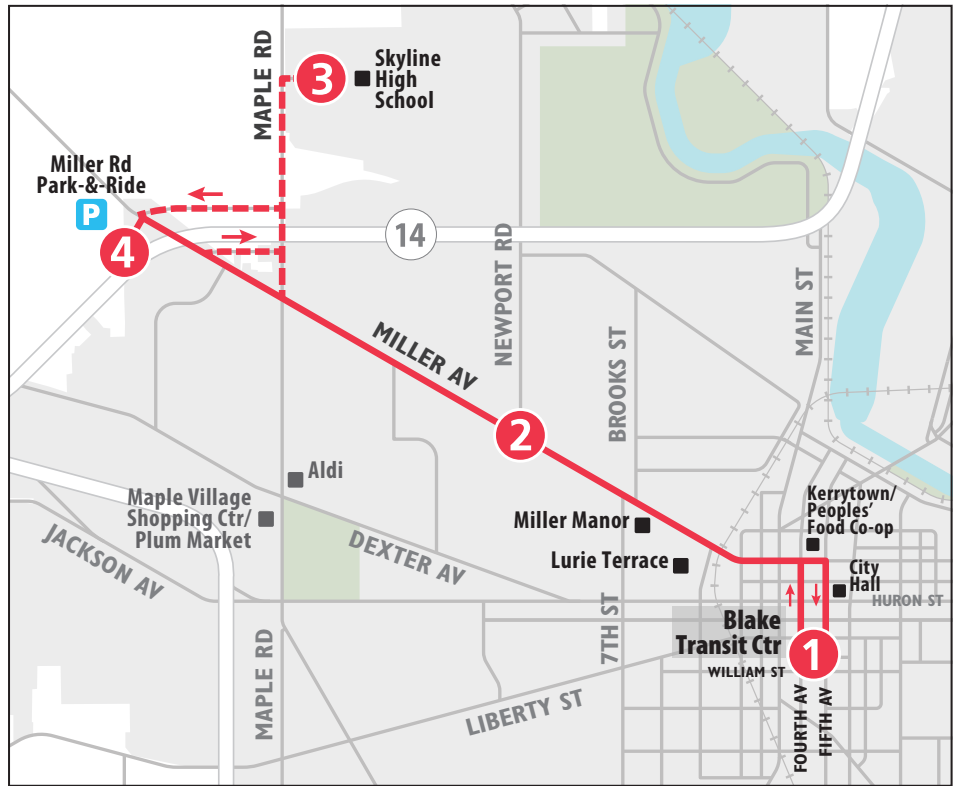

ROUTE 32 MILLER

To Blake Transit Center / CCTC

COVID-19 Safety While Riding

Wear a face covering

Practice social distancing

Ride for essential trips only

Wash your hands after each trip

Approach the driver for emergencies only

For the most updated information, visit TheRide.org/coronavirus

MONDAY - FRIDAY			
Miller Rd Park & Ride	Skyline High School	Miller & Newport	Blake Transit Center
4	3	2	1
START			END
5:57a		6:02a	6:12a
6:27a	—	6:32a	6:42a
6:57a	—	7:02a	7:12a
7:27a	—	7:32a	7:42a
8:00a	—	8:02a	8:12a
8:27a	—	8:32a	8:42a
8:57a	—	9:02a	9:12a
9:27a	—	9:32a	9:42a
9:57a	—	10:02a	10:12a
10:27a	—	10:32a	10:42a
10:57a	—	11:02a	11:12a
11:27a	—	11:32a	11:42a
11:57a	—	12:02p	12:12p
12:27p	12:30p	12:35p	12:42p
12:57p	—	1:02p	1:12p
1:27p	—	1:32p	1:42p
1:57p	—	2:02p	2:12p
2:27p	—	2:32p	2:42p
2:57p	—	3:05p	3:12p
3:27p	—	3:32p	3:42p
3:57p	—	4:02p	4:12p
4:27p	—	4:32p	4:42p
4:57p	—	5:02p	5:12p
5:27p	—	5:32p	5:42p
5:57p	—	6:02p	6:12p
6:27p	—	6:32p	6:42p
6:57p	—	7:02p	7:12p
7:27p	—	7:32p	7:42p
7:57p	—	8:02p	8:12p

SATURDAY & SUNDAY		
Miller Rd Park & Ride	Miller & Newport	Blake Transit Center
4	2	1
START		END
7:27a	7:32a	7:42a
7:57a	8:02a	8:12a
8:27a	8:32a	8:42a
8:57a	9:02a	9:12a
9:27a	9:32a	9:42a
9:57a	10:02a	10:12a
10:27a	10:32a	10:42a
10:57a	11:02a	11:12a
11:27a	11:32a	11:42a
11:57a	12:02p	12:12p
12:27p	12:32p	12:42p
12:57p	1:02p	1:12p
1:27p	1:32p	1:42p
1:57p	2:02p	2:12p
2:27p	2:32p	2:42p
2:57p	3:02p	3:12p
3:27p	3:32p	3:42p
3:57p	4:02p	4:12p
4:27p	4:32p	4:42p
4:57p	5:02p	5:12p
5:27p	5:32p	5:42p
5:57p	6:02p	6:12p
6:27p	6:32p	6:42p
6:57p	7:02p	7:12p
7:27p	7:32p	7:42p