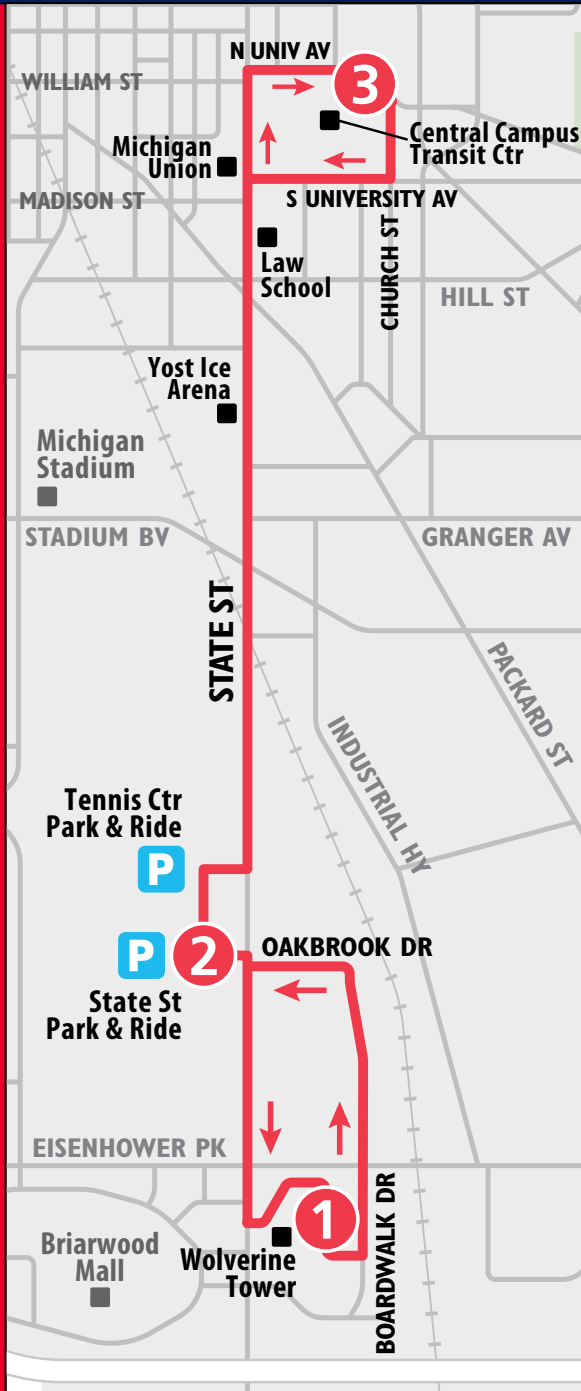

COVID-19 Safety While Riding

Wear a face covering

Practice social distancing

Ride for essential trips only

Wash your hands after each trip

Approach the driver for emergencies only

For the most updated information, visit TheRide.org/coronavirus

TO CENTRAL CAMPUS TRANSIT CTR MONDAY - FRIDAY ONLY

| Wolverine Tower | State St Park & Ride | Central Campus Transit Center |
|-----------------|----------------------|-------------------------------|
| 1 | 2 | 3 |
| START | | END |
| 6:00a | 6:03a | 6:19a |
| 6:18a | 6:21a | 6:37a |
| 6:36a | 6:39a | 6:55a |
| 6:54a | 6:57a | 7:13a |
| 7:12a | 7:15a | 7:31a |
| 7:30a | 7:33a | 7:49a |
| 7:48a | 7:51a | 8:07a |
| 8:06a | 8:09a | 8:25a |
| 8:24a | 8:27a | 8:43a |
| 8:42a | 8:45a | 9:01a |
| | | |
| 3:00p | 3:03p | 3:19p |
| 3:18p | 3:21p | 3:37p |
| 3:36p | 3:39p | 3:55p |
| 3:54p | 3:57p | 4:13p |
| 4:12p | 4:15p | 4:31p |
| 4:30p | 4:33p | 4:49p |
| 4:48p | 4:51p | 5:07p |
| 5:06p | 5:09p | 5:25p |
| 5:24p | 5:27p | 5:43p |
| 5:42p | 5:45p | 6:01p |
| 6:00p | 6:03p | 6:19p |

TO WOLVERINE TOWER MONDAY - FRIDAY ONLY

| Central Campus Transit Center | State St Park & Ride | Wolverine Tower |
|-------------------------------|----------------------|-----------------|
| 3 | 2 | 1 |
| START | | END |
| 6:19a | 6:31a | 6:36a |
| 6:37a | 6:49a | 6:54a |
| 6:55a | 7:07a | 7:12a |
| 7:13a | 7:25a | 7:30a |
| 7:31a | 7:43a | 7:48a |
| 7:49a | 8:01a | 8:06a |
| 8:07a | 8:19a | 8:24a |
| 8:25a | 8:37a | 8:42a |
| 8:43a | 8:55a | 9:00a |
| 9:01a | 9:13a | 9:18a |
| | | |
| 3:19p | 3:31p | 3:36p |
| 3:37p | 3:49p | 3:54p |
| 3:55p | 4:07p | 4:12p |
| 4:13p | 4:25p | 4:30p |
| 4:31p | 4:43p | 4:48p |
| 4:49p | 5:01p | 5:06p |
| 5:07p | 5:19p | 5:24p |
| 5:25p | 5:37p | 5:42p |
| 5:43p | 5:55p | 6:00p |
| 6:01p | 6:13p | 6:18p |
| 6:19p | 6:31p | 6:36p |