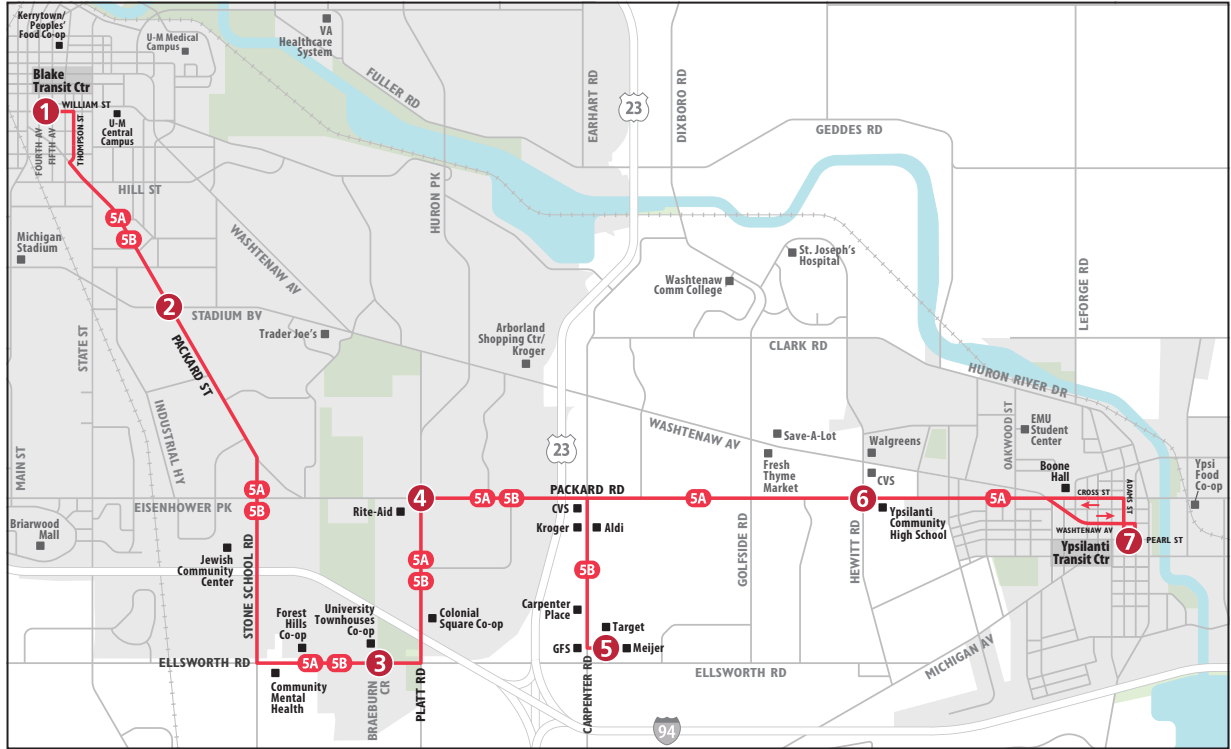

ROUTE 5 PACKARD

To Blake Transit Center

MONDAY - FRIDAY

Rt variation	Ypsilanti Transit Center	Hewitt & Packard	Meijer (Carp Rd)	Packard & Platt	Ellsworth & Braeburn	Packard & Stadium	Blake Transit Center
	7	6	5	4	3	2	1
	START						END
5B	—	—	6:08a	6:16a	6:22a	6:32a	6:42a
5B	—	—	6:38a	6:46a	6:52a	7:02a	7:12a
5A	6:38a	6:48a	—	7:01a	7:07a	7:17a	7:27a
5B	—	—	7:08a	7:16a	7:22a	7:32a	7:42a
5A	7:08a	7:18a	—	7:31a	7:37a	7:47a	7:57a
5B	—	—	7:38a	7:46a	7:52a	8:02a	8:12a
5A	7:38a	7:48a	—	8:01a	8:07a	8:17a	8:27a
5B	—	—	8:08a	8:16a	8:22a	8:32a	8:42a
5A	8:08a	8:18a	—	8:31a	8:37a	8:47a	8:57a
5B	—	—	8:38a	8:46a	8:52a	9:02a	9:12a
5A	8:38a	8:48a	—	9:01a	9:07a	9:17a	9:27a
5B	—	—	9:08a	9:16a	9:22a	9:32a	9:42a
5A	9:08a	9:18a	—	9:31a	9:37a	9:47a	9:57a
5B	—	—	9:38a	9:46a	9:52a	10:02a	10:12a
5A	9:38a	9:48a	—	10:01a	10:07a	10:17a	10:27a
5B	—	—	10:08a	10:16a	10:22a	10:32a	10:42a
5A	10:08a	10:18a	—	10:31a	10:37a	10:47a	10:57a
5B	—	—	10:38a	10:46a	10:52a	11:02a	11:12a
5A	10:38a	10:48a	—	11:01a	11:07a	11:17a	11:27a
5B	—	—	11:08a	11:16a	11:22a	11:32a	11:42a
5A	11:08a	11:18a	—	11:31a	11:37a	11:47a	11:57a
5B	—	—	11:38a	11:46a	11:52a	12:02p	12:12p
5A	11:38a	11:48a	—	12:01p	12:07p	12:17p	12:27p
5B	—	—	12:08p	12:16p	12:22p	12:32p	12:42p
5A	12:08p	12:18p	—	12:31p	12:37p	12:47p	12:57p
5B	—	—	12:38p	12:46p	12:52p	1:02p	1:12p
5A	12:38p	12:48p	—	1:01p	1:07p	1:17p	1:27p
5B	—	—	1:08p	1:16p	1:22p	1:32p	1:42p
5A	1:08p	1:18p	—	1:31p	1:37p	1:47p	1:57p