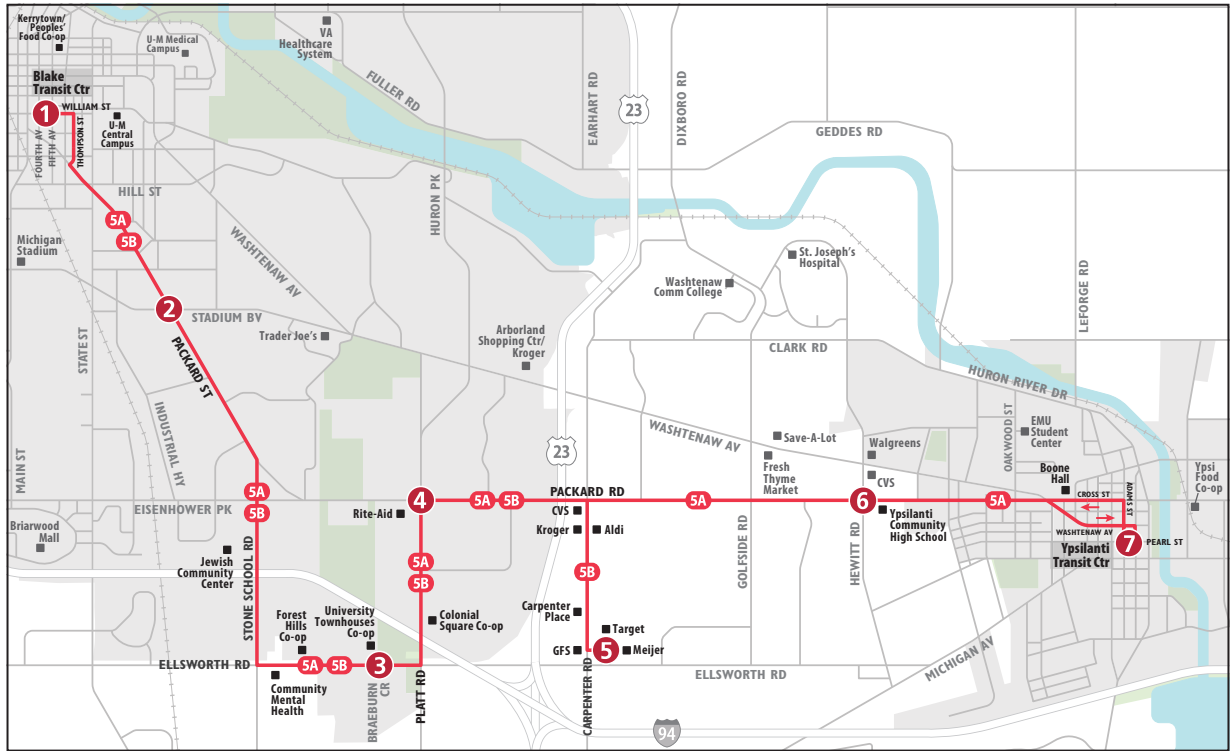

MONDAY - FRIDAY

Rt variation	Blake Transit Center	Packard & Stadium	Ellsworth & Braeburn	Packard & Platt	Meijer (Carp Rd)	Hewitt & Packard	Ypsilanti Transit Center
	1	2	3	4	5	6	7
	START						END
5A	6:45a	6:54a	7:05a	7:11a	—	7:21a	7:35a
5B	7:00a	7:09a	7:20a	7:26a	7:35a	—	—
5A	7:15a	7:24a	7:35a	7:41a	—	7:51a	8:05a
5B	7:30a	7:39a	7:50a	7:56a	8:05a	—	—
5A	7:45a	7:54a	8:05a	8:11a	—	8:21a	8:35a
5B	8:00a	8:09a	8:20a	8:26a	8:35a	—	—
5A	8:15a	8:24a	8:35a	8:41a	—	8:51a	9:05a
5B	8:30a	8:39a	8:50a	8:56a	9:05a	—	—
5A	8:45a	8:54a	9:05a	9:11a	—	9:21a	9:35a
5B	9:00a	9:09a	9:20a	9:26a	9:35a	—	—
5A	9:15a	9:24a	9:35a	9:41a	—	9:51a	10:05a
5B	9:30a	9:39a	9:50a	9:56a	10:05a	—	—
5A	9:45a	9:54a	10:05a	10:11a	—	10:21a	10:35a
5B	10:00a	10:09a	10:20a	10:26a	10:35a	—	—
5A	10:15a	10:24a	10:35a	10:41a	—	10:51a	11:05a
5B	10:30a	10:39a	10:50a	10:56a	11:05a	—	—
5A	10:45a	10:54a	11:05a	11:11a	—	11:21a	11:35a
5B	11:00a	11:09a	11:20a	11:26a	11:35a	—	—
5A	11:15a	11:24a	11:35a	11:41a	—	11:51a	12:05p
5B	11:30a	11:39a	11:50a	11:56a	12:05p	—	—
5A	11:45a	11:54a	12:05p	12:11p	—	12:21p	12:35p
5B	12:00p	12:09p	12:20p	12:26p	12:35p	—	—
5A	12:15p	12:24p	12:35p	12:41p	—	12:51p	1:05p
5B	12:30p	12:39p	12:50p	12:56p	1:05p	—	—
5A	12:45p	12:54p	1:05p	1:11p	—	1:21p	1:35p
5B	1:00p	1:09p	1:20p	1:26p	1:35p	—	—
5A	1:15p	1:24p	1:35p	1:41p	—	1:51p	2:05p
5B	1:30p	1:39p	1:50p	1:56p	2:05p	—	—

MONDAY - FRIDAY