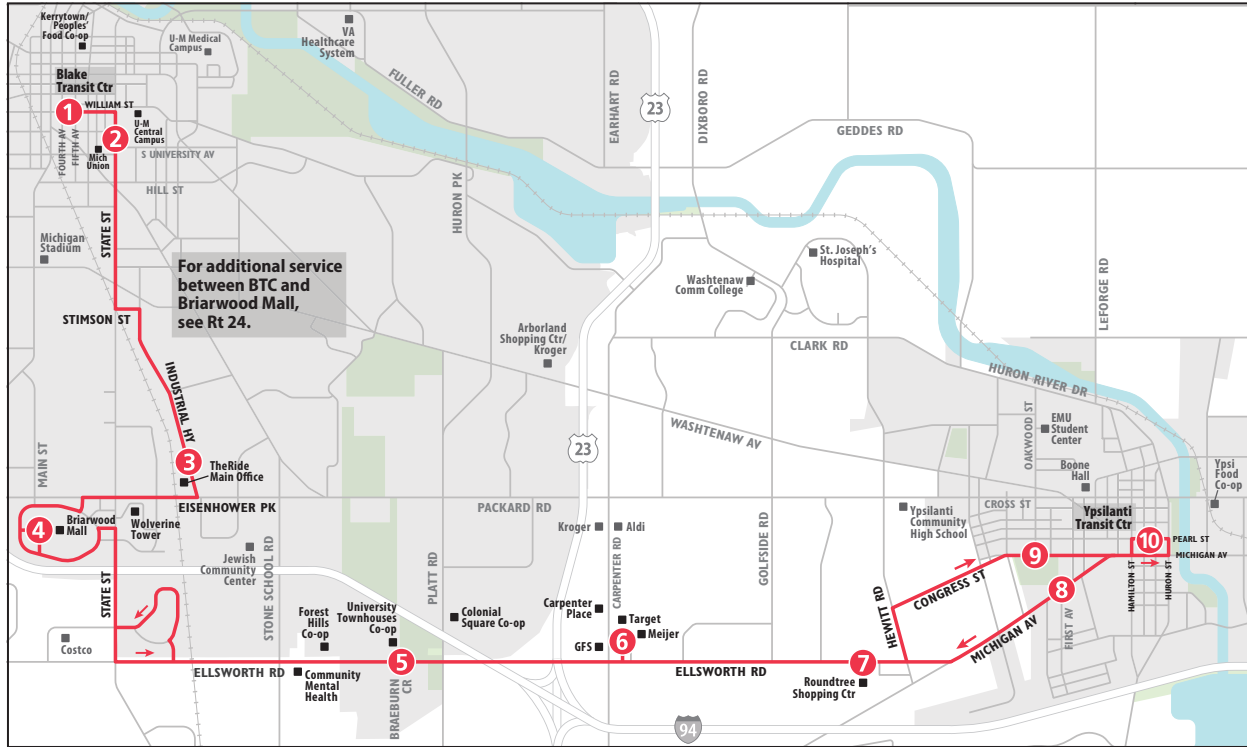

ROUTE 6 ELLSWORTH

To Blake Transit Center

MONDAY - FRIDAY

Ypsilanti Transit Center	Michigan & First	Roundtree Shopping Center	Meijer (Carpenter Rd)	Ellsworth & Braeburn	Briarwood Mall	TheRide Main Office	Michigan Union	Blake Transit Center
10	8	7	6	5	4	3	2	1
START								END
6:45a	6:48a	6:51a	6:59a	7:05a	7:18a	7:26a	7:34a	7:42a
7:15a	7:18a	7:21a	7:29a	7:35a	7:48a	7:56a	8:04a	8:12a
7:45a	7:48a	7:51a	7:59a	8:05a	8:18a	8:26a	8:34a	8:42a
8:15a	8:18a	8:21a	8:29a	8:35a	8:48a	8:56a	9:04a	9:12a
8:45a	8:48a	8:51a	8:59a	9:05a	9:18a	9:26a	9:34a	9:42a
9:15a	9:18a	9:21a	9:29a	9:35a	9:48a	9:56a	10:04a	10:12a
9:45a	9:48a	9:51a	9:59a	10:05a	10:18a	10:26a	10:34a	10:42a
10:15a	10:18a	10:21a	10:29a	10:35a	10:48a	10:56a	11:04a	11:12a
10:45a	10:48a	10:51a	10:59a	11:05a	11:18a	11:26a	11:34a	11:42a
11:15a	11:18a	11:21a	11:29a	11:35a	11:48a	11:56a	12:04p	12:12p
11:45a	11:48a	11:51a	11:59a	12:05p	12:18p	12:26p	12:34p	12:42p
12:15p	12:18p	12:21p	12:29p	12:35p	12:48p	12:56p	1:04p	1:12p
12:45p	12:48p	12:51p	12:59p	1:05p	1:18p	1:26p	1:34p	1:42p
1:15p	1:18p	1:21p	1:29p	1:35p	1:48p	1:56p	2:04p	2:12p
1:45p	1:48p	1:51p	1:59p	2:05p	2:18p	2:26p	2:34p	2:42p
2:15p	2:18p	2:21p	2:29p	2:35p	2:48p	2:56p	3:04p	3:12p
2:45p	2:48p	2:51p	2:59p	3:05p	3:18p	3:26p	3:34p	3:42p
3:15p	3:18p	3:21p	3:29p	3:35p	3:48p	3:56p	4:04p	4:12p
3:45p	3:48p	3:51p	3:59p	4:05p	4:18p	4:26p	4:34p	4:42p
4:15p	4:18p	4:21p	4:29p	4:35p	4:48p	4:56p	5:04p	5:12p
4:45p	4:48p	4:51p	4:59p	5:05p	5:18p	5:26p	5:34p	5:42p
5:15p	5:18p	5:21p	5:29p	5:35p	5:48p	5:56p	6:04p	6:12p
5:45p	5:48p	5:51p	5:59p	6:05p	6:18p	6:26p	6:34p	6:42p
6:15p	6:18p	6:21p	6:29p	6:35p	6:48p	6:56p	7:04p	7:12p
6:45p	6:48p	6:51p	6:59p	7:05p	7:18p	7:26p	7:34p	7:42p
7:45p	7:48p	7:51p	7:59p	8:05p	8:18p	8:26p	8:34p	8:42p
8:45p	8:48p	8:51p	8:59p	9:05p	9:18p	9:26p	9:34p	9:42p
9:45p	9:48p	9:51p	9:59p	10:05p	10:18p	10:26p	10:34p	10:42p
10:45p	10:48p	10:51p	10:59p	11:05p	11:18p	11:26p	11:34p	11:42p