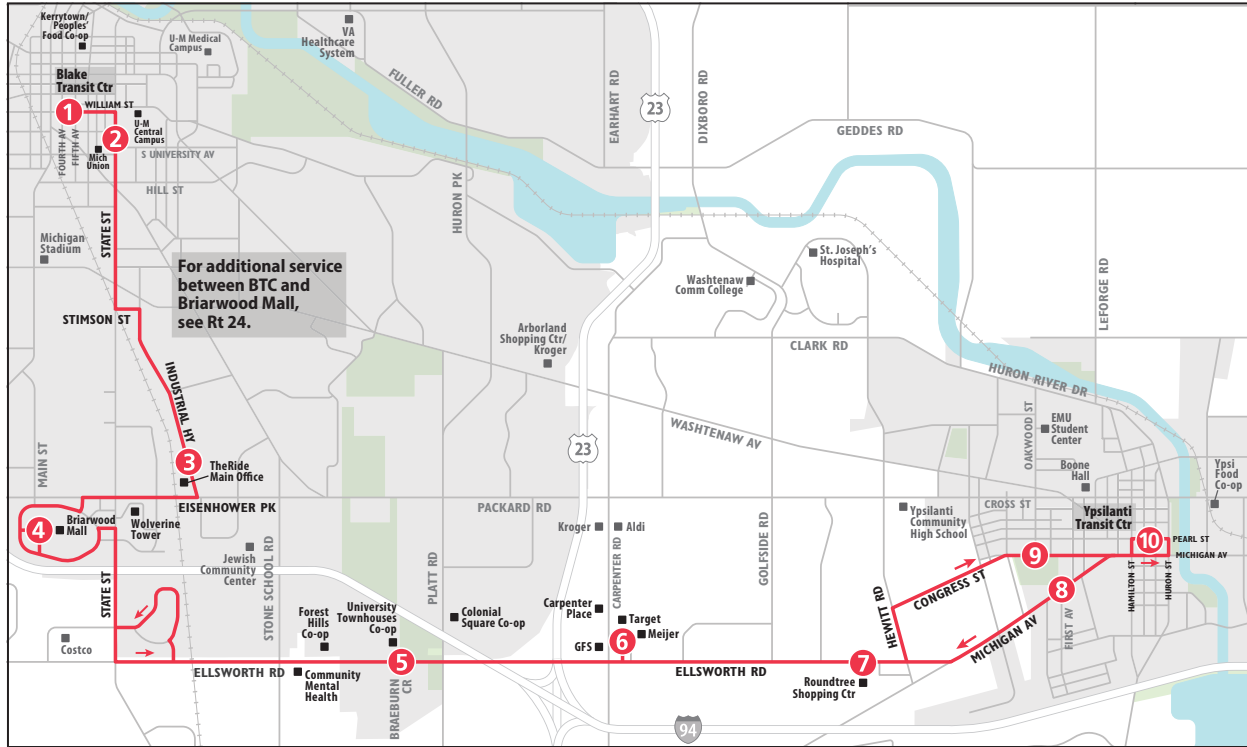

ROUTE 6 ELLSWORTH

To Ypsilanti Transit Center

MONDAY - FRIDAY

Blake Transit Center	Michigan Union	TheRide Main Office	Briarwood Mall	Ellsworth & Braeburn	Meijer (Carpenter Rd)	Roundtree Shopping Center	Recreation Park	Ypsilanti Transit Center
1	2	3	4	5	6	7	9	10
START								END
6:45a	6:50a	6:58a	7:06a	7:18a	7:24a	7:29a	7:33a	7:42a
7:15a	7:20a	7:28a	7:36a	7:48a	7:54a	7:59a	8:03a	8:12a
7:45a	7:50a	7:58a	8:06a	8:18a	8:24a	8:29a	8:33a	8:42a
8:15a	8:20a	8:28a	8:36a	8:48a	8:54a	8:59a	9:03a	9:12a
8:45a	8:50a	8:58a	9:06a	9:18a	9:24a	9:29a	9:33a	9:42a
9:15a	9:20a	9:28a	9:36a	9:48a	9:54a	9:59a	10:03a	10:12a
9:45a	9:50a	9:58a	10:06a	10:18a	10:24a	10:29a	10:33a	10:42a
10:15a	10:20a	10:28a	10:36a	10:48a	10:54a	10:59a	11:03a	11:12a
10:45a	10:50a	10:58a	11:06a	11:18a	11:24a	11:29a	11:33a	11:42a
11:15a	11:20a	11:28a	11:36a	11:48a	11:54a	11:59a	12:03p	12:12p
11:45a	11:50a	11:58a	12:06p	12:18p	12:24p	12:29p	12:33p	12:42p
12:15p	12:20p	12:28p	12:36p	12:48p	12:54p	12:59p	1:03p	1:12p
12:45p	12:50p	12:58p	1:06p	1:18p	1:24p	1:29p	1:33p	1:42p
1:15p	1:20p	1:28p	1:36p	1:48p	1:54p	1:59p	2:03p	2:12p
1:45p	1:50p	1:58p	2:06p	2:18p	2:24p	2:29p	2:33p	2:42p
2:15p	2:20p	2:28p	2:36p	2:48p	2:54p	2:59p	3:03p	3:12p
2:45p	2:50p	2:58p	3:06p	3:18p	3:24p	3:29p	3:33p	3:42p
3:15p	3:20p	3:28p	3:36p	3:48p	3:54p	3:59p	4:03p	4:12p
3:45p	3:50p	3:58p	4:06p	4:18p	4:24p	4:29p	4:33p	4:42p
4:15p	4:20p	4:28p	4:36p	4:48p	4:54p	4:59p	5:03p	5:12p
4:45p	4:50p	4:58p	5:06p	5:18p	5:24p	5:29p	5:33p	5:42p
5:15p	5:20p	5:28p	5:36p	5:48p	5:54p	5:59p	6:03p	6:12p
5:45p	5:50p	5:58p	6:06p	6:18p	6:24p	6:29p	6:33p	6:42p
6:15p	6:20p	6:28p	6:36p	6:48p	6:54p	6:59p	7:03p	7:12p
6:45p	6:50p	6:58p	7:06p	7:18p	7:24p	7:29p	7:33p	7:42p
7:45p	7:50p	7:58p	8:06p	8:18p	8:24p	8:29p	8:33p	8:42p
8:45p	8:50p	8:58p	9:06p	9:18p	9:24p	9:29p	9:33p	9:42p
9:45p	9:50p	9:58p	10:06p	10:18p	10:24p	10:29p	10:33p	10:42p
10:45p	10:50p	10:58p	11:06p	11:18p	11:24p	11:29p	11:33p	11:42p