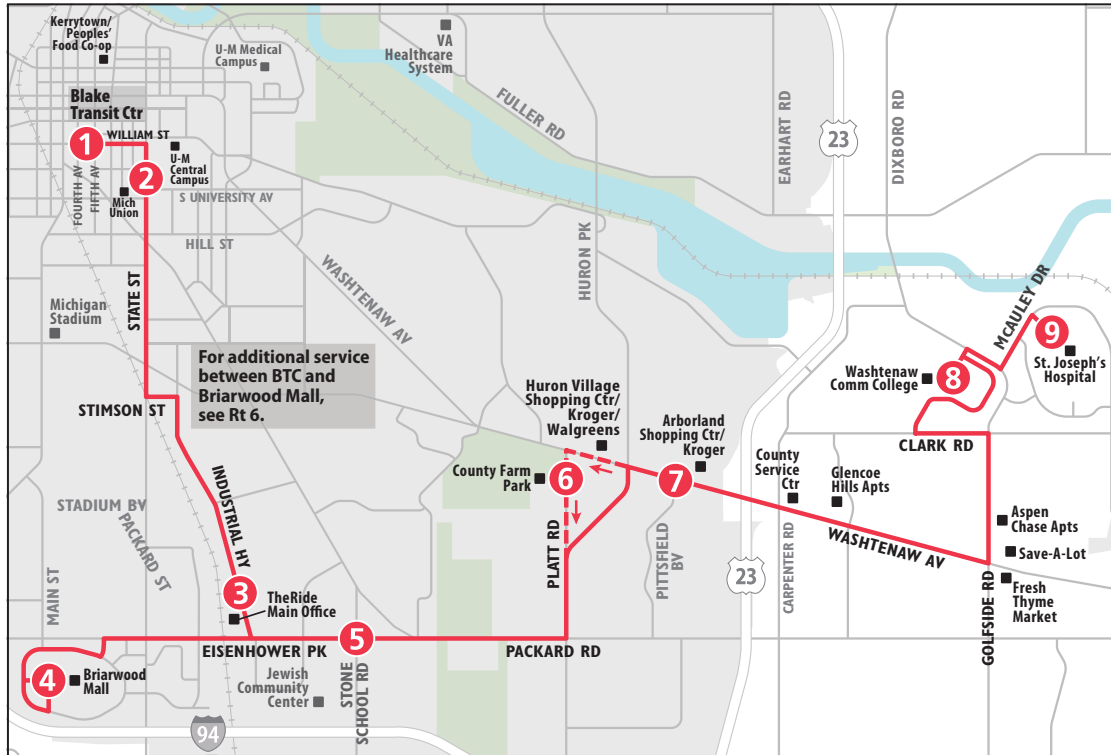

MONDAY - FRIDAY

Blake Transit Center	Michigan Union	TheRide Main Office	Briarwood Mall	Stone School & Eisenhower	Washtenaw & Pittsfield	Washtenaw Community College	St. Joseph Hospital
1	2	3	4	5	7	8	9
START							END
6:30a	6:35a	6:43a	6:51a	7:03a	7:20a	7:35a	7:42a
7:00a	7:05a	7:13a	7:21a	7:33a	7:50a	8:05a	8:12a
7:30a	7:35a	7:43a	7:51a	8:03a	8:20a	8:35a	8:42a
8:00a	8:05a	8:13a	8:21a	8:33a	8:50a	9:05a	9:12a
8:30a	8:35a	8:43a	8:51a	9:03a	9:20a	9:35a	9:42a
9:00a	9:05a	9:13a	9:21a	9:30a	9:42a	9:53a	9:57a
9:30a	9:35a	9:43a	9:51a	10:00a	10:12a	10:23a	10:27a
10:00a	10:05a	10:13a	10:21a	10:30a	10:42a	10:53a	10:57a
10:30a	10:35a	10:43a	10:51a	11:00a	11:12a	11:23a	11:27a
11:00a	11:05a	11:13a	11:21a	11:30a	11:42a	11:53a	11:57a
11:30a	11:35a	11:43a	11:51a	12:00p	12:12p	12:23p	12:27p
12:00p	12:05p	12:13p	12:21p	12:30p	12:42p	12:53p	12:57p
12:30p	12:35p	12:43p	12:51p	1:00p	1:12p	1:23p	1:27p
1:00p	1:05p	1:13p	1:21p	1:30p	1:42p	1:53p	1:57p
1:30p	1:35p	1:43p	1:51p	2:00p	2:12p	2:23p	2:27p
2:00p	2:05p	2:13p	2:21p	2:30p	2:42p	2:53p	2:57p
2:30p	2:35p	2:43p	2:51p	3:00p	3:12p	3:23p	3:27p
3:00p	3:05p	3:13p	3:21p	3:33p	3:50p	4:05p	4:12p
3:30p	3:35p	3:43p	3:51p	4:03p	4:20p	4:35p	4:42p
4:00p	4:05p	4:13p	4:21p	4:33p	4:50p	5:05p	5:12p
4:30p	4:35p	4:43p	4:51p	5:03p	5:20p	5:35p	5:42p
5:00p	5:05p	5:13p	5:21p	5:33p	5:50p	6:05p	6:12p
5:30p	5:35p	5:43p	5:51p	6:03p	6:20p	6:35p	6:42p
6:00p	6:05p	6:13p	6:21p	6:33p	6:50p	7:05p	7:12p
6:30p	6:35p	6:43p	6:51p	7:00p	7:12p	7:23p	7:27p
7:15p	7:20p	7:28p	7:36p	7:45p	7:57p	8:08p	8:12p
8:15p	8:20p	8:28p	8:36p	8:45p	8:57p	9:08p	9:12p
9:15p	9:20p	9:28p	9:36p	9:45p	9:57p	10:08p	10:12p
10:15p	10:20p	10:28p	10:36p	10:45p	10:57p	11:08p	11:12p