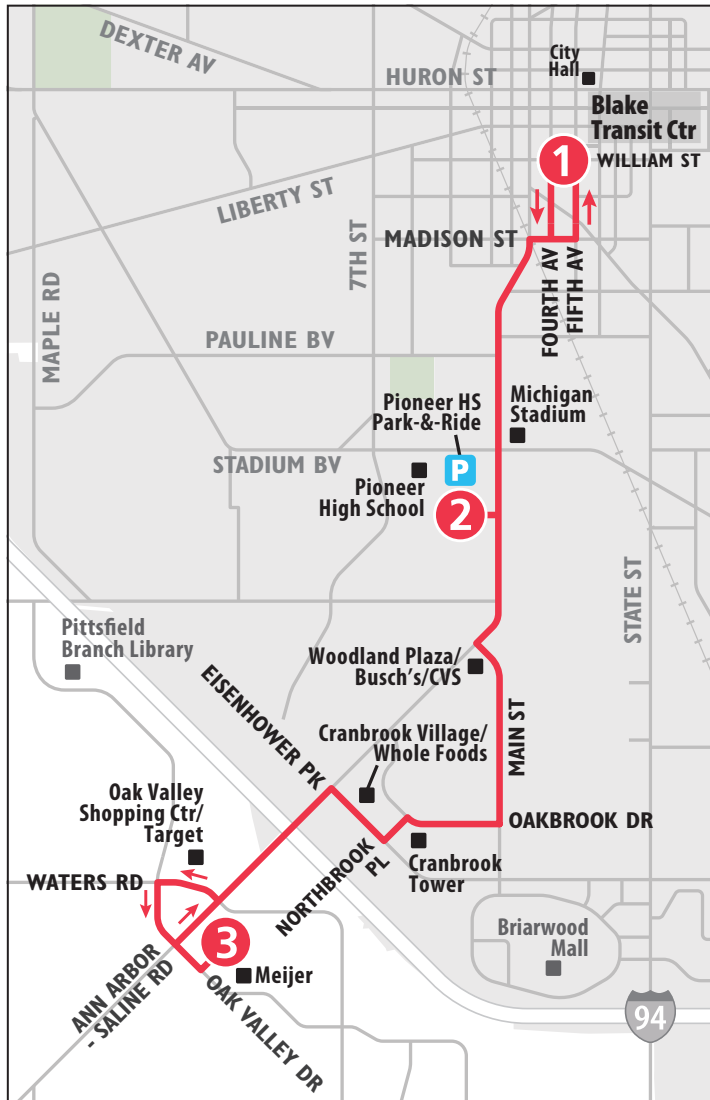

ROUTE 25 ANN ARBOR-SALINE RD

To Blake Transit Ctr

MONDAY - FRIDAY		
Meijer (Ann Arbor - Saline Rd)	Pioneer High School Park-&-Ride	Blake Transit Center
3	2	1
START		END
6:20a	6:34a	6:42a
6:50a	7:04a	7:12a
7:20a	7:34a	7:42a
7:50a	8:04a	8:12a
8:20a	8:34a	8:42a
8:50a	9:04a	9:12a
9:20a	9:34a	9:42a
9:50a	10:04a	10:12a
10:20a	10:34a	10:42a
10:50a	11:04a	11:12a
11:20a	11:34a	11:42a
11:50a	12:04p	12:12p
12:20p	12:34p	12:42p
12:50p	1:04p	1:12p
1:20p	1:34p	1:42p
1:50p	2:04p	2:12p
2:20p	2:34p	2:42p
2:50p	3:04p	3:12p
3:20p	3:34p	3:42p
3:50p	4:04p	4:12p
4:20p	4:34p	4:42p
4:50p	5:04p	5:12p
5:20p	5:34p	5:42p
5:50p	6:04p	6:12p
6:20p	6:34p	6:42p
6:50p	7:04p	7:12p
7:20p	7:34p	7:42p
7:50p	8:04p	8:12p
8:50p	9:04p	9:12p
9:50p	10:04p	10:12p
10:50p	11:04p	11:12p

SATURDAY		
Meijer (Ann Arbor - Saline Rd)	Pioneer High School Park-&-Ride	Blake Transit Center
3	2	1
START		END
8:50a	9:04a	9:12a
9:50a	10:04a	10:12a
10:50a	11:04a	11:12a
11:50a	12:04p	12:12p
12:50p	1:04p	1:12p
1:50p	2:04p	2:12p
2:50p	3:04p	3:12p
3:50p	4:04p	4:12p
4:50p	5:04p	5:12p
5:50p	6:04p	6:12p
6:50p	7:04p	7:12p
7:50p	8:04p	8:12p
8:50p	9:04p	9:12p
9:50p	10:04p	10:12p
10:50p	11:04p	11:12p

MONDAY - FRIDAY		
Blake Transit Center	Pioneer High School Park-&-Ride	Meijer (Ann Arbor - Saline Rd)
1	2	3
START		END
6:30a	6:37a	6:50a
7:00a	7:07a	7:20a
7:30a	7:37a	7:50a
8:00a	8:07a	8:20a
8:30a	8:37a	8:50a
9:00a	9:07a	9:20a
9:30a	9:37a	9:50a
10:00a	10:07a	10:20a
10:30a	10:37a	10:50a
11:00a	11:07a	11:20a
11:30a	11:37a	11:50a
12:00p	12:07p	12:20p
12:30p	12:37p	12:50p
1:00p	1:07p	1:20p
1:30p	1:37p	1:50p
2:00p	2:07p	2:20p
2:30p	2:37p	2:50p
3:00p	3:07p	3:20p
3:30p	3:37p	3:50p
4:00p	4:07p	4:20p
4:30p	4:37p	4:50p
5:00p	5:07p	5:20p
5:30p	5:37p	5:50p
6:00p	6:07p	6:20p
6:30p	6:37p	6:50p
7:00p	7:07p	7:20p
7:30p	7:37p	7:50p
8:30p	8:37p	8:50p
9:30p	9:37p	9:50p
10:30p	10:37p	10:50p