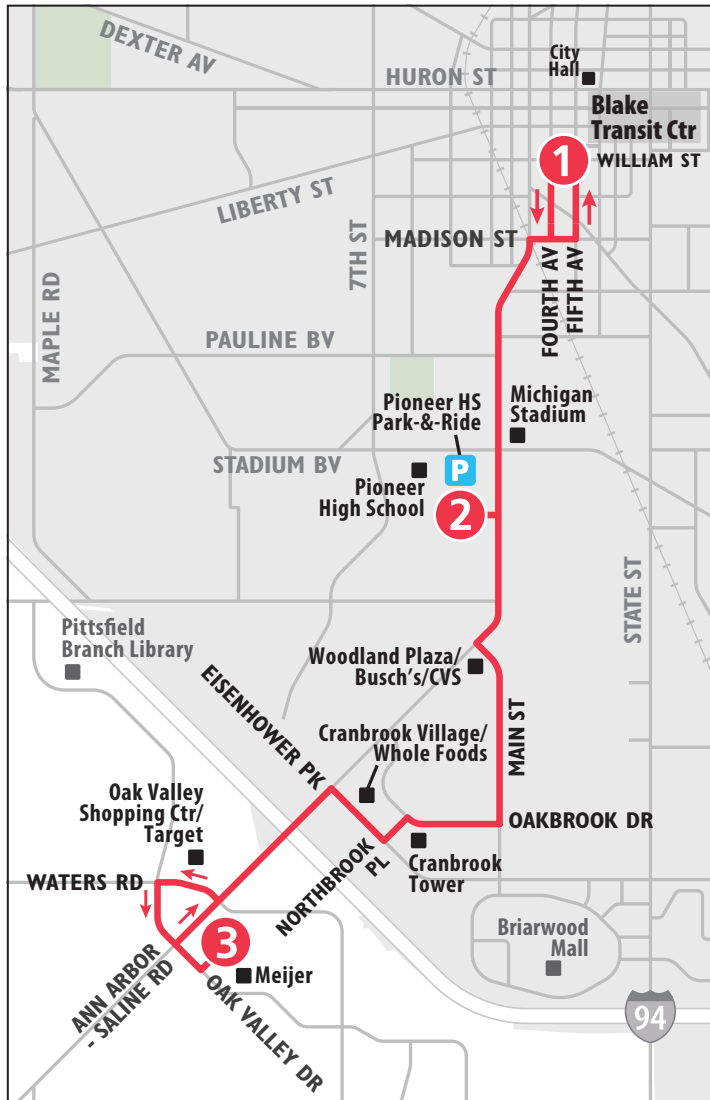

ROUTE 25 ANN ARBOR-SALINE RD

To Blake Transit Ctr

MONDAY - FRIDAY		
Meijer (Ann Arbor - Saline Rd)	Pioneer High School Park-&-Ride	Blake Transit Center
3	2	1
START		END
6:20a	6:34a	6:42a
6:50a	7:04a	7:12a
7:20a	7:34a	7:42a
7:50a	8:04a	8:12a
8:20a	8:34a	8:42a
8:50a	9:04a	9:12a
9:20a	9:34a	9:42a
9:50a	10:04a	10:12a
10:20a	10:34a	10:42a
10:50a	11:04a	11:12a
11:20a	11:34a	11:42a
11:50a	12:04p	12:12p
12:20p	12:34p	12:42p
12:50p	1:04p	1:12p
1:20p	1:34p	1:42p
1:50p	2:04p	2:12p
2:20p	2:34p	2:42p
2:50p	3:04p	3:12p
3:20p	3:34p	3:42p
3:50p	4:04p	4:12p
4:20p	4:34p	4:42p
4:50p	5:04p	5:12p
5:20p	5:34p	5:42p
5:50p	6:04p	6:12p
6:20p	6:34p	6:42p
6:50p	7:04p	7:12p
7:20p	7:34p	7:42p
7:50p	8:04p	8:12p
8:50p	9:04p	9:12p
9:50p	10:04p	10:12p
10:50p	11:04p	11:12p

SATURDAY		
Meijer (Ann Arbor - Saline Rd)	Pioneer High School Park-&-Ride	Blake Transit Center
3	2	1
START		END
8:50a	9:04a	9:12a
9:50a	10:04a	10:12a
10:50a	11:04a	11:12a
11:50a	12:04p	12:12p
12:50p	1:04p	1:12p
1:50p	2:04p	2:12p
2:50p	3:04p	3:12p
3:50p	4:04p	4:12p
4:50p	5:04p	5:12p
5:50p	6:04p	6:12p
6:50p	7:04p	7:12p
7:50p	8:04p	8:12p
8:50p	9:04p	9:12p
9:50p	10:04p	10:12p
10:50p	11:04p	11:12p

MONDAY - FRIDAY		
Blake Transit Center	Pioneer High School Park-&-Ride	Meijer (Ann Arbor - Saline Rd)
1	2	3
START		END
6:30a	6:37a	6:50a
7:00a	7:07a	7:20a
7:30a	7:37a	7:50a
8:00a	8:07a	8:20a
8:30a	8:37a	8:50a
9:00a	9:07a	9:20a
9:30a	9:37a	9:50a
10:00a	10:07a	10:20a
10:30a	10:37a	10:50a
11:00a	11:07a	11:20a
11:30a	11:37a	11:50a
12:00p	12:07p	12:20p
12:30p	12:37p	12:50p
1:00p	1:07p	1:20p
1:30p	1:37p	1:50p
2:00p	2:07p	2:20p
2:30p	2:37p	2:50p
3:00p	3:07p	3:20p
3:30p	3:37p	3:50p
4:00p	4:07p	4:20p
4:30p	4:37p	4:50p
5:00p	5:07p	5:20p
5:30p	5:37p	5:50p
6:00p	6:07p	6:20p
6:30p	6:37p	6:50p
7:00p	7:07p	7:20p
7:30p	7:37p	7:50p
8:30p	8:37p	8:50p
9:30p	9:37p	9:50p
10:30p	10:37p	10:50p