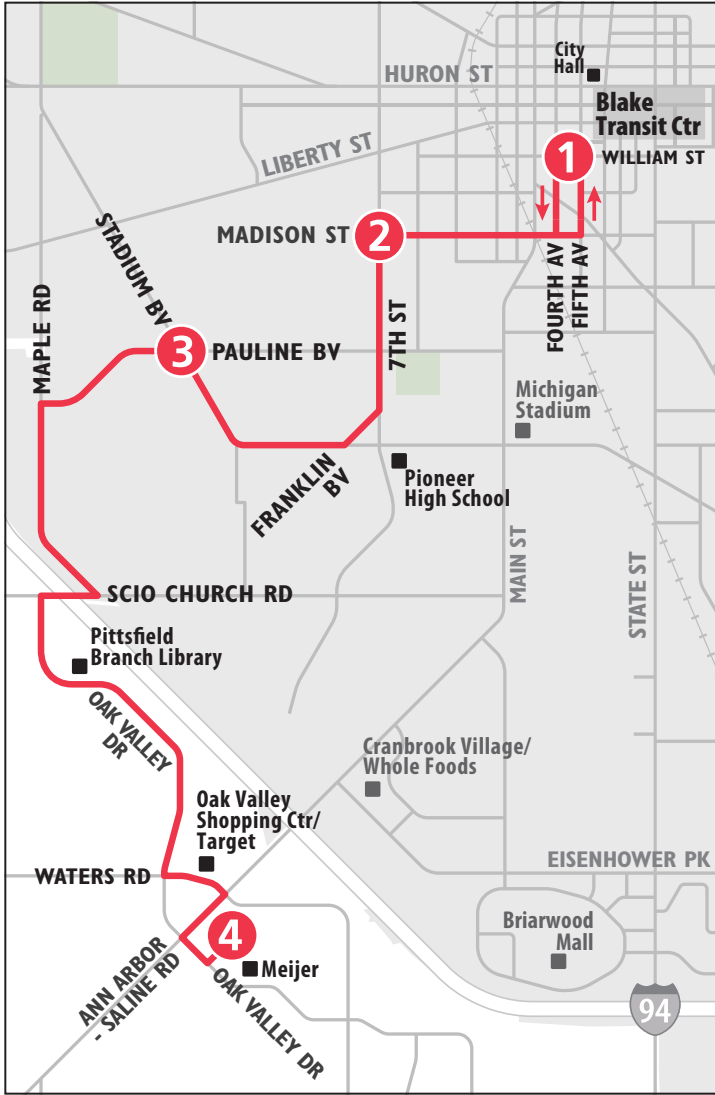

# ROUTE 27 W. STADIUM - OAK VALLEY

To Blake Transit Ctr

## MONDAY - FRIDAY

Meijer (Ann Arbor - Saline Rd)	Pauline & Stadium	Madison & Seventh	Blake Transit Center
4	3	2	1
<b>START</b>			<b>END</b>
6:06a	6:17a	6:21a	6:27a
6:36a	6:47a	6:51a	6:57a
7:06a	7:17a	7:21a	7:27a
7:36a	7:47a	7:51a	7:57a
8:06a	8:17a	8:21a	8:27a
8:36a	8:47a	8:51a	8:57a
9:06a	9:17a	9:21a	9:27a
9:36a	9:47a	9:51a	9:57a
10:06a	10:17a	10:21a	10:27a
10:36a	10:47a	10:51a	10:57a
11:06a	11:17a	11:21a	11:27a
11:36a	11:47a	11:51a	11:57a
12:06p	12:17p	12:21p	12:27p
12:36p	12:47p	12:51p	12:57p
1:06p	1:17p	1:21p	1:27p
1:36p	1:47p	1:51p	1:57p
2:06p	2:17p	2:21p	2:27p
2:36p	2:47p	2:51p	2:57p
3:06p	3:17p	3:21p	3:27p
3:36p	3:47p	3:51p	3:57p
4:06p	4:17p	4:21p	4:27p
4:36p	4:47p	4:51p	4:57p
5:06p	5:17p	5:21p	5:27p
5:36p	5:47p	5:51p	5:57p
6:06p	6:17p	6:21p	6:27p
6:36p	6:47p	6:51p	6:57p
7:06p	7:17p	7:21p	7:27p
8:06p	8:17p	8:21p	8:27p
9:06p	9:17p	9:21p	9:27p
10:06p	10:17p	10:21p	10:27p

## SATURDAY

Meijer (Ann Arbor - Saline Rd)	Pauline & Stadium	Madison & Seventh	Blake Transit Center
4	3	2	1
<b>START</b>			<b>END</b>
9:06a	9:17a	9:21a	9:27a
10:06a	10:17a	10:21a	10:27a
11:06a	11:17a	11:21a	11:27a
12:06p	12:17p	12:21p	12:27p
1:06p	1:17p	1:21p	1:27p
2:06p	2:17p	2:21p	2:27p
3:06p	3:17p	3:21p	3:27p
4:06p	4:17p	4:21p	4:27p
5:06p	5:17p	5:21p	5:27p
6:06p	6:17p	6:21p	6:27p
7:06p	7:17p	7:21p	7:27p
8:06p	8:17p	8:21p	8:27p
9:06p	9:17p	9:21p	9:27p
10:06p	10:17p	10:21p	10:27p
11:06p	11:17p	11:21p	11:27p

SATURDAY			
Blake Transit Center	Madison & Seventh	Pauline & Stadium	Meijer (Ann Arbor - Saline Rd)
1	2	3	4
<b>START</b>			<b>END</b>
8:45a	8:49a	8:55a	9:06a
9:45a	9:49a	9:55a	10:06a
10:45a	10:49a	10:55a	11:06a
11:45a	11:49a	11:55a	12:06p
12:45p	12:49p	12:55p	1:06p
1:45p	1:49p	1:55p	2:06p
2:45p	2:49p	2:55p	3:06p
3:45p	3:49p	3:55p	4:06p
4:45p	4:49p	4:55p	5:06p
5:45p	5:49p	5:55p	6:06p
6:45p	6:49p	6:55p	7:06p
7:45p	7:49p	7:55p	8:06p
8:45p	8:49p	8:55p	9:06p
9:45p	9:49p	9:55p	10:06p
10:45p	10:49p	10:55p	11:06p