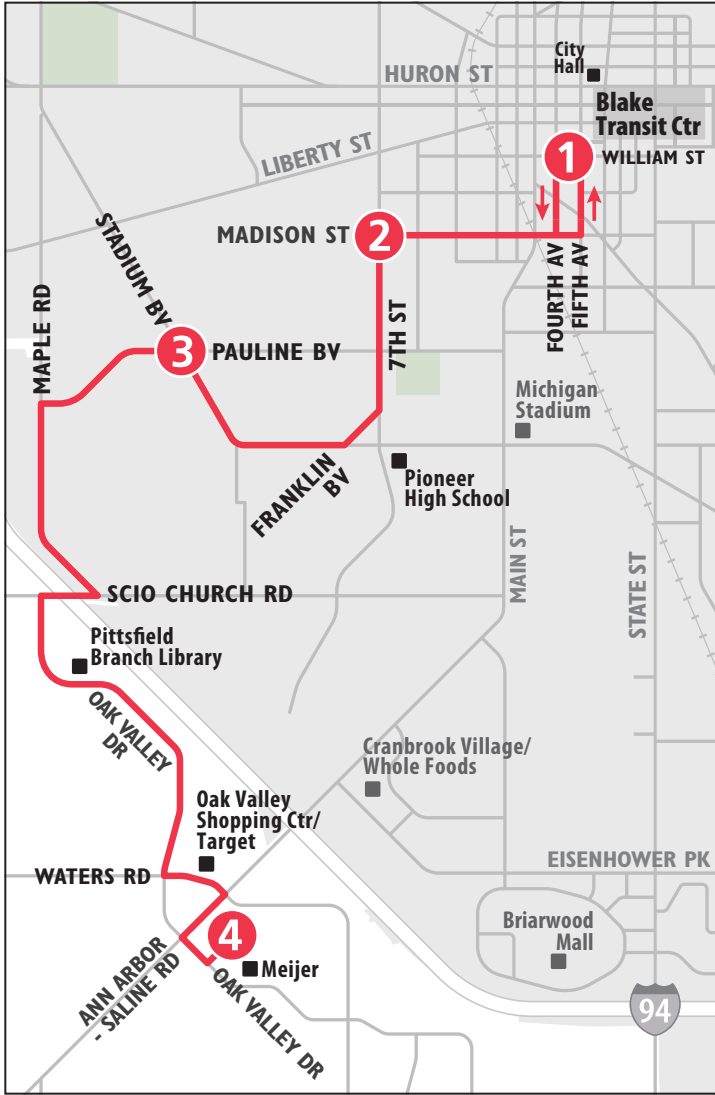

## SATURDAY

Meijer (Ann Arbor - Saline Rd)	Pauline & Stadium	Madison & Seventh	Blake Transit Center
4	3	2	1
<b>START</b>			<b>END</b>
9:06a	9:17a	9:21a	9:27a
10:06a	10:17a	10:21a	10:27a
11:06a	11:17a	11:21a	11:27a
12:06p	12:17p	12:21p	12:27p
1:06p	1:17p	1:21p	1:27p
2:06p	2:17p	2:21p	2:27p
3:06p	3:17p	3:21p	3:27p
4:06p	4:17p	4:21p	4:27p
5:06p	5:17p	5:21p	5:27p
6:06p	6:17p	6:21p	6:27p
7:06p	7:17p	7:21p	7:27p
8:06p	8:17p	8:21p	8:27p
9:06p	9:17p	9:21p	9:27p
10:06p	10:17p	10:21p	10:27p
11:06p	11:17p	11:21p	11:27p

## SUNDAY

Meijer (Ann Arbor - Saline Rd)	Pauline & Stadium	Madison & Seventh	Blake Transit Center
4	3	2	1
<b>START</b>			<b>END</b>
9:06a	9:17a	9:21a	9:27a
10:06a	10:17a	10:21a	10:27a
11:06a	11:17a	11:21a	11:27a
12:06p	12:17p	12:21p	12:27p
1:06p	1:17p	1:21p	1:27p
2:06p	2:17p	2:21p	2:27p
3:06p	3:17p	3:21p	3:27p
4:06p	4:17p	4:21p	4:27p
5:06p	5:17p	5:21p	5:27p
6:06p	6:17p	6:21p	6:27p
7:06p	7:17p	7:21p	7:27p

# ROUTE 27 W. STADIUM - OAK VALLEY

To Meijer (AA-Saline Rd)

MONDAY - FRIDAY			
Blake Transit Center	Madison & Seventh	Pauline & Stadium	Meijer (Ann Arbor - Saline Rd)
1	2	3	4
<b>START</b>			<b>END</b>
6:15a	6:19a	6:25a	6:36a
6:45a	6:49a	6:55a	7:06a
7:15a	7:19a	7:25a	7:36a
7:45a	7:49a	7:55a	8:06a
8:15a	8:19a	8:25a	8:36a
8:45a	8:49a	8:55a	9:06a
9:15a	9:19a	9:25a	9:36a
9:45a	9:49a	9:55a	10:06a
10:15a	10:19a	10:25a	10:36a
10:45a	10:49a	10:55a	11:06a
11:15a	11:19a	11:25a	11:36a
11:45a	11:49a	11:55a	12:06p
12:15p	12:19p	12:25p	12:36p
12:45p	12:49p	12:55p	1:06p
1:15p	1:19p	1:25p	1:36p
1:45p	1:49p	1:55p	2:06p
2:15p	2:19p	2:25p	2:36p
2:45p	2:49p	2:55p	3:06p
3:15p	3:19p	3:25p	3:36p
3:45p	3:49p	3:55p	4:06p
4:15p	4:19p	4:25p	4:36p
4:45p	4:49p	4:55p	5:06p
5:15p	5:19p	5:25p	5:36p
5:45p	5:49p	5:55p	6:06p
6:15p	6:19p	6:25p	6:36p
6:45p	6:49p	6:55p	7:06p
7:45p	7:49p	7:55p	8:06p
8:45p	8:49p	8:55p	9:06p
9:45p	9:49p	9:55p	10:06p
10:45p	10:49p	10:55p	11:06p