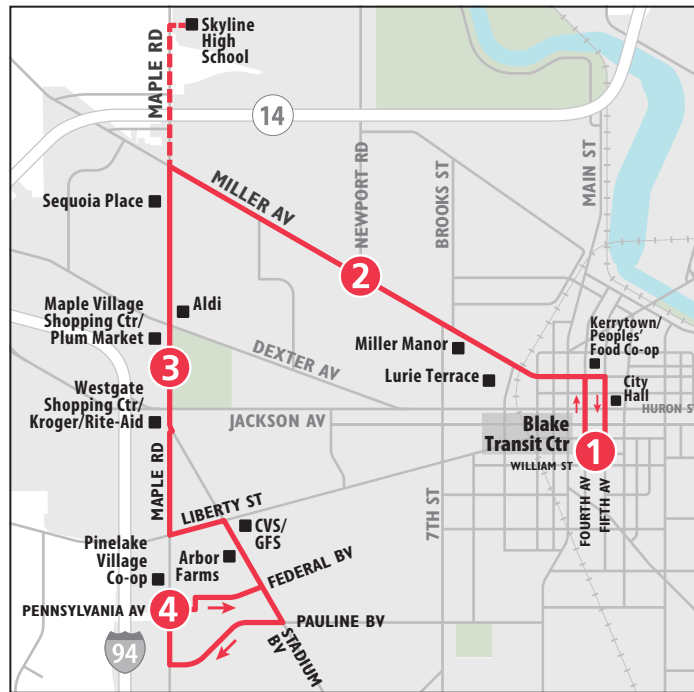

MONDAY - FRIDAY			
Blake Transit Center	Miller & Newport	Maple Village	Pennsylvania & Maple
1	2	3	4
START			END
6:45a	6:53a	7:01a	7:12a
7:15a	7:23a	7:31a	7:42a
7:45a	7:53a*	8:03a	8:12a
8:15a	8:23a	8:31a	8:42a
8:45a	8:53a	9:01a	9:12a
9:15a	9:23a	9:31a	9:42a
9:45a	9:53a	10:01a	10:12a
10:15a	10:23a	10:31a	10:42a
10:45a	10:53a	11:01a	11:12a
11:15a	11:23a	11:31a	11:42a
11:45a	11:53a	12:01p	12:12p
12:15p	12:23p	12:31p	12:42p
12:45p	12:53p	1:01p	1:12p
1:15p	1:23p	1:31p	1:42p
1:45p	1:53p	2:01p	2:12p
2:15p	2:23p	2:31p	2:42p
2:45p	2:53p	3:01p	3:12p
3:15p	3:23p	3:31p	3:42p
3:45p	3:53p	4:01p	4:12p
4:15p	4:23p	4:31p	4:42p
4:45p	4:53p	5:01p	5:12p
5:15p	5:23p	5:31p	5:42p
5:45p	5:53p	6:01p	6:12p
6:15p	6:23p	6:31p	6:42p
7:15p	7:23p	7:31p	7:42p
8:15p	8:23p	8:31p	8:42p
9:15p	9:23p	9:31p	9:42p
10:15p	10:23p	10:31p	10:42p
11:15p	11:23p	11:31p	11:42p

*Trip serves Skyline High School at 7:59am.

SATURDAY			
Blake Transit Center	Miller & Newport	Maple Village	Pennsylvania & Maple
1	2	3	4
START			END
8:15a	8:23a	8:31a	8:42a
9:15a	9:23a	9:31a	9:42a
10:15a	10:23a	10:31a	10:42a
11:15a	11:23a	11:31a	11:42a
12:15p	12:23p	12:31p	12:42p
1:15p	1:23p	1:31p	1:42p
2:15p	2:23p	2:31p	2:42p
3:15p	3:23p	3:31p	3:42p
4:15p	4:23p	4:31p	4:42p
5:15p	5:23p	5:31p	5:42p
6:15p	6:23p	6:31p	6:42p
7:15p	7:23p	7:31p	7:42p
8:15p	8:23p	8:31p	8:42p
9:15p	9:23p	9:31p	9:42p
10:15p	10:23p	10:31p	10:42p

SUNDAY			
Blake Transit Center	Miller & Newport	Maple Village	Pennsylvania & Maple
1	2	3	4
START			END
8:15a	8:23a	8:31a	8:42a
9:15a	9:23a	9:31a	9:42a
10:15a	10:23a	10:31a	10:42a
11:15a	11:23a	11:31a	11:42a
12:15p	12:23p	12:31p	12:42p
1:15p	1:23p	1:31p	1:42p
2:15p	2:23p	2:31p	2:42p
3:15p	3:23p	3:31p	3:42p
4:15p	4:23p	4:31p	4:42p
5:15p	5:23p	5:31p	5:42p
6:15p	6:23p	6:31p	6:42p