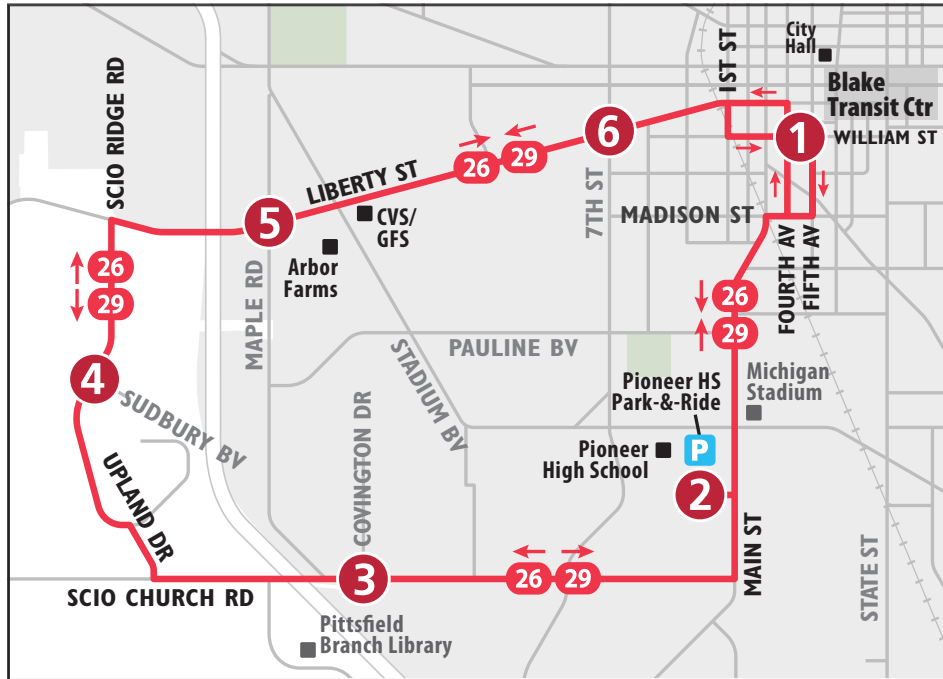

ROUTE 26 SCIO CHURCH

To Scio Ridge

MONDAY - FRIDAY

Blake Transit Center	Pioneer High School Park-&-Ride	Scio Church & Covington	Scio Ridge & Sundryby
1	2	3	4
START			END
6:45a	6:52a	6:55a	7:00a
7:15a	7:22a	7:25a	7:30a
7:45a	7:52a	7:55a	8:00a
8:15a	8:22a	8:25a	8:30a
8:45a	8:52a	8:55a	9:00a
9:15a	9:22a	9:25a	9:30a
9:45a	9:52a	9:55a	10:00a
10:15a	10:22a	10:25a	10:30a
11:15a	11:22a	11:25a	11:30a
12:15p	12:22p	12:25p	12:30p
1:15p	1:22p	1:25p	1:30p
2:15p	2:22p	2:25p	2:30p
3:15p	3:22p	3:25p	3:30p
3:45p	3:52p	3:55p	4:00p
4:15p	4:22p	4:25p	4:30p
4:45p	4:52p	4:55p	5:00p
5:15p	5:22p	5:25p	5:30p
5:45p	5:52p	5:55p	6:00p
6:15p	6:22p	6:25p	6:30p
6:45p	6:52p	6:55p	7:00p
7:45p	7:52p	7:55p	8:00p
8:45p	8:52p	8:55p	9:00p
9:45p	9:52p	9:55p	10:00p
10:45p	10:52p	10:55p	11:00p

SATURDAY

Blake Transit Center	Pioneer High School Park-&-Ride	Scio Church & Covington	Scio Ridge & Sundryby
1	2	3	4
START			END
7:45a	7:52a	7:55a	8:00a
8:45a	8:52a	8:55a	9:00a
9:45a	9:52a	9:55a	10:00a
10:45a	10:52a	10:55a	11:00a
11:45a	11:52a	11:55a	12:00p
12:45p	12:52p	12:55p	1:00p
1:45p	1:52p	1:55p	2:00p
2:45p	2:52p	2:55p	3:00p
3:45p	3:52p	3:55p	4:00p
4:45p	4:52p	4:55p	5:00p
5:45p	5:52p	5:55p	6:00p
6:45p	6:52p	6:55p	7:00p
7:45p	7:52p	7:55p	8:00p
8:45p	8:52p	8:55p	9:00p
9:45p	9:52p	9:55p	10:00p

SUNDAY

Blake Transit Center	Pioneer High School Park-&-Ride	Scio Church & Covington	Scio Ridge & Sundryby
1	2	3	4
START			END
8:45a	8:52a	8:55a	9:00a
9:45a	9:52a	9:55a	10:00a
10:45a	10:52a	10:55a	11:00a
11:45a	11:52a	11:55a	12:00p
12:45p	12:52p	12:55p	1:00p
1:45p	1:52p	1:55p	2:00p
2:45p	2:52p	2:55p	3:00p
3:45p	3:52p	3:55p	4:00p
4:45p	4:52p	4:55p	5:00p
5:45p	5:52p	5:55p	6:00p
6:45p	6:52p	6:55p	7:00p