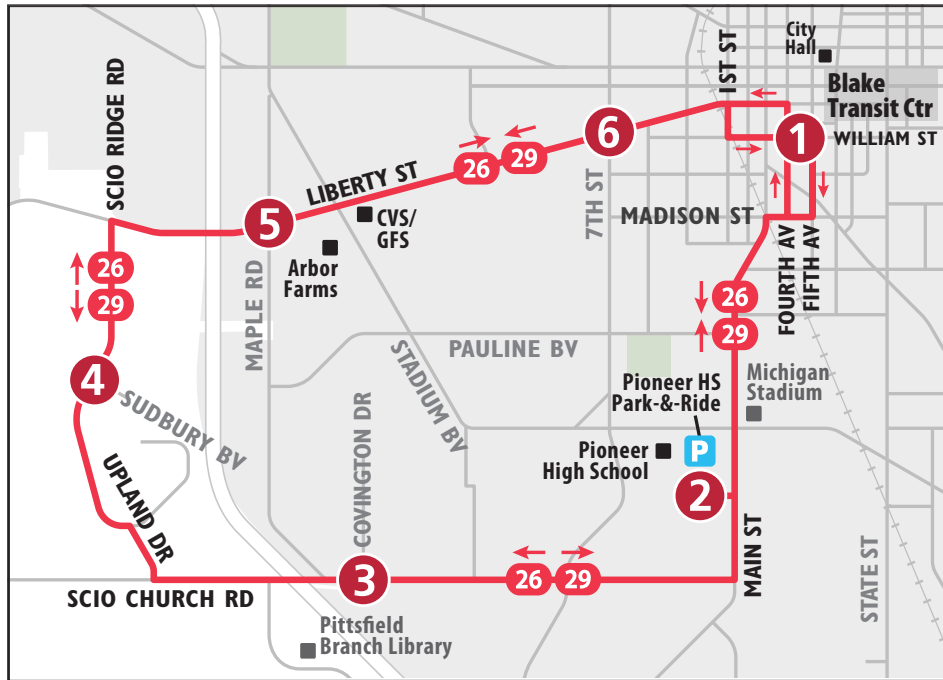

ROUTE 26 SCIO CHURCH

To Blake Transit Center

MONDAY - FRIDAY

Scio Ridge & Sudbury	Liberty & Maple	Liberty & Seventh	Blake Transit Center
4	5	6	1
START			END
6:30a	6:35a	6:38a	6:42a
7:00a	7:05a	7:08a	7:12a
7:30a	7:35a	7:38a	7:42a
8:00a	8:05a	8:08a	8:12a
8:30a	8:35a	8:38a	8:42a
9:00a	9:05a	9:08a	9:12a
9:30a	9:35a	9:38a	9:42a
10:00a	10:05a	10:08a	10:12a
10:30a	10:35a	10:38a	10:42a
11:30a	11:35a	11:38a	11:42a
12:30p	12:35p	12:38p	12:42p
1:30p	1:35p	1:38p	1:42p
2:30p	2:35p	2:38p	2:42p
3:30p	3:35p	3:38p	3:42p
4:00p	4:05p	4:08p	4:12p
4:30p	4:35p	4:38p	4:42p
5:00p	5:05p	5:08p	5:12p
5:30p	5:35p	5:38p	5:42p
6:00p	6:05p	6:08p	6:12p
6:30p	6:35p	6:38p	6:42p
7:00p	7:05p	7:08p	7:12p
8:00p	8:05p	8:08p	8:12p
9:00p	9:05p	9:08p	9:12p
10:00p	10:05p	10:08p	10:12p
11:00p	11:05p	11:08p	11:12p

SATURDAY

Scio Ridge & Sudbury	Liberty & Maple	Liberty & Seventh	Blake Transit Center
4	5	6	1
START			END
8:00a	8:05a	8:08a	8:12a
9:00a	9:05a	9:08a	9:12a
10:00a	10:05a	10:08a	10:12a
11:00a	11:05a	11:08a	11:12a
12:00p	12:05p	12:08p	12:12p
1:00p	1:05p	1:08p	1:12p
2:00p	2:05p	2:08p	2:12p
3:00p	3:05p	3:08p	3:12p
4:00p	4:05p	4:08p	4:12p
5:00p	5:05p	5:08p	5:12p
6:00p	6:05p	6:08p	6:12p
7:00p	7:05p	7:08p	7:12p
8:00p	8:05p	8:08p	8:12p
9:00p	9:05p	9:08p	9:12p
10:00p	10:05p	10:08p	10:12p

SUNDAY

Scio Ridge & Sudbury	Liberty & Maple	Liberty & Seventh	Blake Transit Center
4	5	6	1
START			END
9:00a	9:05a	9:08a	9:12a
10:00a	10:05a	10:08a	10:12a
11:00a	11:05a	11:08a	11:12a
12:00p	12:05p	12:08p	12:12p
1:00p	1:05p	1:08p	1:12p
2:00p	2:05p	2:08p	2:12p
3:00p	3:05p	3:08p	3:12p
4:00p	4:05p	4:08p	4:12p
5:00p	5:05p	5:08p	5:12p
6:00p	6:05p	6:08p	6:12p