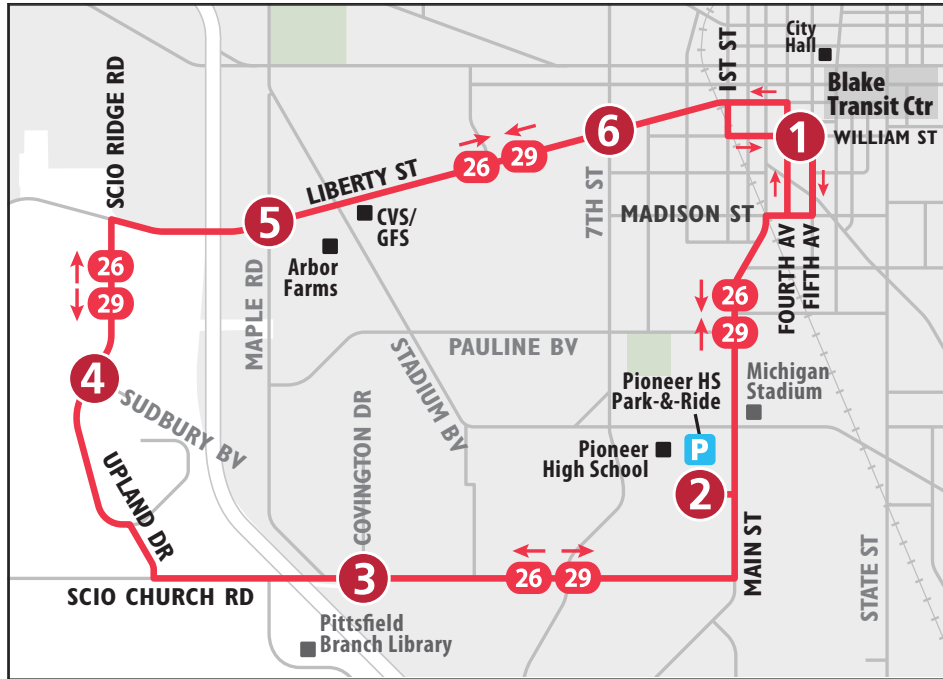

ROUTE 29 LIBERTY

To Blake Transit Center

MONDAY - FRIDAY

Scio Ridge & Sudbury	Scio Church & Covington	Pioneer High School Park-&-Ride	Blake Transit Center
4	3	2	1
START			END
6:30a	6:33a	6:35a	6:42a
7:00a	7:03a	7:05a	7:12a
7:30a	7:33a	7:35a	7:42a
8:00a	8:03a	8:05a	8:12a
8:30a	8:33a	8:35a	8:42a
9:00a	9:03a	9:05a	9:12a
9:30a	9:33a	9:35a	9:42a
10:00a	10:03a	10:05a	10:12a
10:30a	10:33a	10:35a	10:42a
11:00a	11:03a	11:05a	11:12a
12:00p	12:03p	12:05p	12:12p
1:00p	1:03p	1:05p	1:12p
2:00p	2:03p	2:05p	2:12p
3:00p	3:03p	3:05p	3:12p
4:00p	4:03p	4:05p	4:12p
4:30p	4:33p	4:35p	4:42p
5:00p	5:03p	5:05p	5:12p
5:30p	5:33p	5:35p	5:42p
6:00p	6:03p	6:05p	6:12p
6:30p	6:33p	6:35p	6:42p

**NO WEEKDAY EVENING OR SUNDAY SERVICE
USE RT 26 AS ALTERNATIVE**

ROUTE 29 LIBERTY

To Scio Ridge

MONDAY - FRIDAY			
Blake Transit Center	Liberty & Seventh	Liberty & Maple	Scio Ridge & Sudbury
1	6	5	4
START			END
6:45a	6:50a	6:54a	7:00a
7:15a	7:20a	7:24a	7:30a
7:45a	7:50a	7:54a	8:00a
8:15a	8:20a	8:24a	8:30a
8:45a	8:50a	8:54a	9:00a
9:15a	9:20a	9:24a	9:30a
9:45a	9:50a	9:54a	10:00a
10:15a	10:20a	10:24a	10:30a
10:45a	10:50a	10:54a	11:00a
11:45a	11:50a	11:54a	12:00p
12:45p	12:50p	12:54p	1:00p
1:45p	1:50p	1:54p	2:00p
2:45p	2:50p	2:54p	3:00p
3:45p	3:50p	3:54p	4:00p
4:15p	4:20p	4:24p	4:30p
4:45p	4:50p	4:54p	5:00p
5:15p	5:20p	5:24p	5:30p
5:45p	5:50p	5:54p	6:00p
6:15p	6:20p	6:24p	6:30p

SATURDAY			
Blake Transit Center	Liberty & Seventh	Liberty & Maple	Scio Ridge & Sudbury
1	6	5	4
START			END
8:15a	8:20a	8:24a	8:30a
9:15a	9:20a	9:24a	9:30a
10:15a	10:20a	10:24a	10:30a
11:15a	11:20a	11:24a	11:30a
12:15p	12:20p	12:24p	12:30p
1:15p	1:20p	1:24p	1:30p
2:15p	2:20p	2:24p	2:30p
3:15p	3:20p	3:24p	3:30p
4:15p	4:20p	4:24p	4:30p
5:15p	5:20p	5:24p	5:30p
6:15p	6:20p	6:24p	6:30p
7:15p	7:20p	7:24p	7:30p
8:15p	8:20p	8:24p	8:30p
9:15p	9:20p	9:24p	9:30p
10:15p	10:20p	10:24p	10:30p