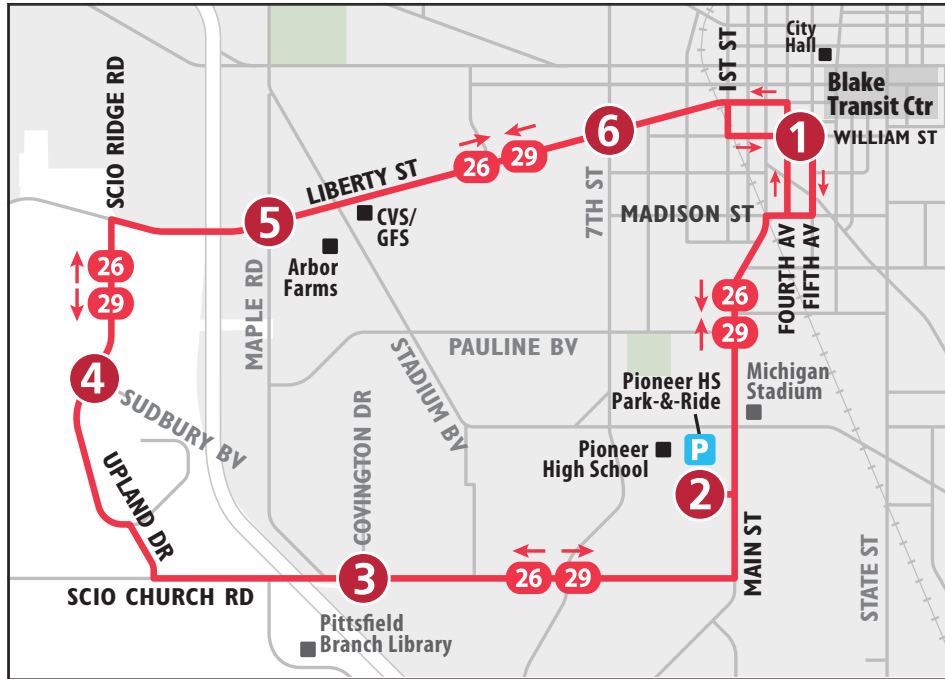

ROUTE 29 LIBERTY

To Blake Transit Center

MONDAY - FRIDAY

Scio Ridge & Sudbury	Scio Church & Covington	Pioneer High School Park-&-Ride	Blake Transit Center
4	3	2	1
START			END
6:30a	6:33a	6:35a	6:42a
7:00a	7:03a	7:05a	7:12a
7:30a	7:33a	7:35a	7:42a
8:00a	8:03a	8:05a	8:12a
8:30a	8:33a	8:35a	8:42a
9:00a	9:03a	9:05a	9:12a
9:30a	9:33a	9:35a	9:42a
10:00a	10:03a	10:05a	10:12a
10:30a	10:33a	10:35a	10:42a
11:00a	11:03a	11:05a	11:12a
12:00p	12:03p	12:05p	12:12p
1:00p	1:03p	1:05p	1:12p
2:00p	2:03p	2:05p	2:12p
3:00p	3:03p	3:05p	3:12p
4:00p	4:03p	4:05p	4:12p
4:30p	4:33p	4:35p	4:42p
5:00p	5:03p	5:05p	5:12p
5:30p	5:33p	5:35p	5:42p
6:00p	6:03p	6:05p	6:12p
6:30p	6:33p	6:35p	6:42p

**NO WEEKDAY EVENING OR SUNDAY SERVICE
USE RT 26 AS ALTERNATIVE**

ROUTE 29 LIBERTY

To Scio Ridge

MONDAY - FRIDAY			
Blake Transit Center	Liberty & Seventh	Liberty & Maple	Scio Ridge & Sudbury
1	6	5	4
START			END
6:45a	6:50a	6:54a	7:00a
7:15a	7:20a	7:24a	7:30a
7:45a	7:50a	7:54a	8:00a
8:15a	8:20a	8:24a	8:30a
8:45a	8:50a	8:54a	9:00a
9:15a	9:20a	9:24a	9:30a
9:45a	9:50a	9:54a	10:00a
10:15a	10:20a	10:24a	10:30a
10:45a	10:50a	10:54a	11:00a
11:45a	11:50a	11:54a	12:00p
12:45p	12:50p	12:54p	1:00p
1:45p	1:50p	1:54p	2:00p
2:45p	2:50p	2:54p	3:00p
3:45p	3:50p	3:54p	4:00p
4:15p	4:20p	4:24p	4:30p
4:45p	4:50p	4:54p	5:00p
5:15p	5:20p	5:24p	5:30p
5:45p	5:50p	5:54p	6:00p
6:15p	6:20p	6:24p	6:30p

SATURDAY			
Blake Transit Center	Liberty & Seventh	Liberty & Maple	Scio Ridge & Sudbury
1	6	5	4
START			END
8:15a	8:20a	8:24a	8:30a
9:15a	9:20a	9:24a	9:30a
10:15a	10:20a	10:24a	10:30a
11:15a	11:20a	11:24a	11:30a
12:15p	12:20p	12:24p	12:30p
1:15p	1:20p	1:24p	1:30p
2:15p	2:20p	2:24p	2:30p
3:15p	3:20p	3:24p	3:30p
4:15p	4:20p	4:24p	4:30p
5:15p	5:20p	5:24p	5:30p
6:15p	6:20p	6:24p	6:30p
7:15p	7:20p	7:24p	7:30p
8:15p	8:20p	8:24p	8:30p
9:15p	9:20p	9:24p	9:30p
10:15p	10:20p	10:24p	10:30p