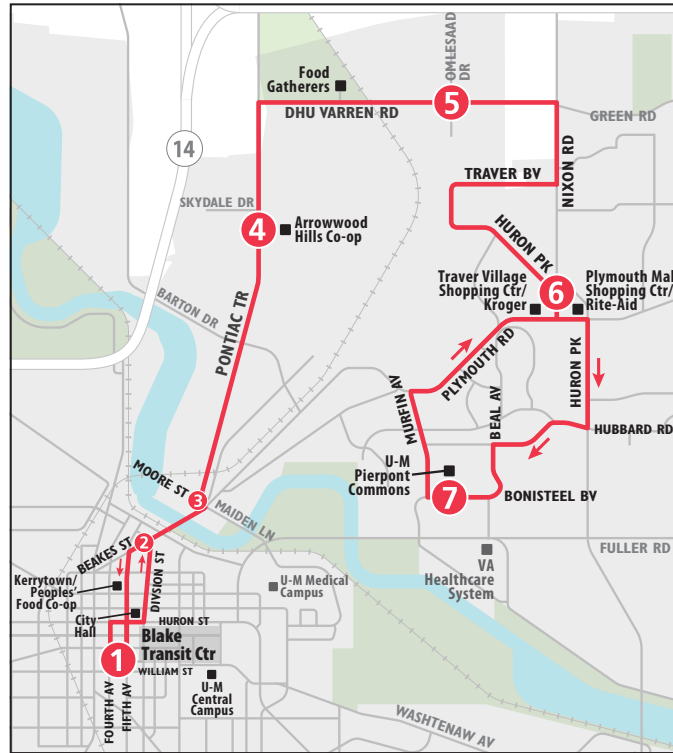

MONDAY - FRIDAY					
Blake Transit Center	Pontiac & Moore	Arrowwood Hills	Dhu Varren & Omlesaad	Plymouth Mall	Pierpont Commons
1	3	4	5	6	7
START					END
6:30a	6:37a	6:42a	6:47a	6:57a	7:05a
7:00a	7:07a	7:12a	7:17a	7:27a	7:35a
7:30a	7:37a	7:42a	7:47a	7:57a	8:05a
8:00a	8:07a	8:12a	8:17a	8:27a	8:35a
8:30a	8:37a	8:42a	8:47a	8:57a	9:05a
9:00a	9:07a	9:12a	9:17a	9:27a	9:35a
9:30a	9:36a	9:41a	9:46a	9:54a	10:00a
10:00a	10:06a	10:11a	10:16a	10:24a	10:30a
10:30a	10:36a	10:41a	10:46a	10:54a	11:00a
11:00a	11:06a	11:11a	11:16a	11:24a	11:30a
11:30a	11:36a	11:41a	11:46a	11:54a	12:00p
12:00p	12:06p	12:11p	12:16p	12:24p	12:30p
12:30p	12:36p	12:41p	12:46p	12:54p	1:00p
1:00p	1:06p	1:11p	1:16p	1:24p	1:30p
1:30p	1:36p	1:41p	1:46p	1:54p	2:00p
2:00p	2:07p	2:12p	2:17p	2:27p	2:35p
2:30p	2:37p	2:42p	2:47p	2:57p	3:05p
3:00p	3:07p	3:12p	3:17p	3:27p	3:35p
3:30p	3:37p	3:42p	3:47p	3:57p	4:05p
4:00p	4:07p	4:12p	4:17p	4:27p	4:35p
4:30p	4:37p	4:42p	4:47p	4:57p	5:05p
5:00p	5:07p	5:12p	5:17p	5:27p	5:35p
5:30p	5:37p	5:42p	5:47p	5:57p	6:05p
6:00p	6:07p	6:12p	6:17p	6:27p	6:35p
7:00p	7:07p	7:12p	7:17p	7:27p	7:35p
8:00p	8:06p	8:11p	8:16p	8:24p	8:30p
9:00p	9:06p	9:11p	9:16p	9:24p	9:30p
10:00p	10:06p	10:11p	10:16p	10:24p	10:30p
11:00p	11:06p	11:11p	11:16p	11:24p	11:30p