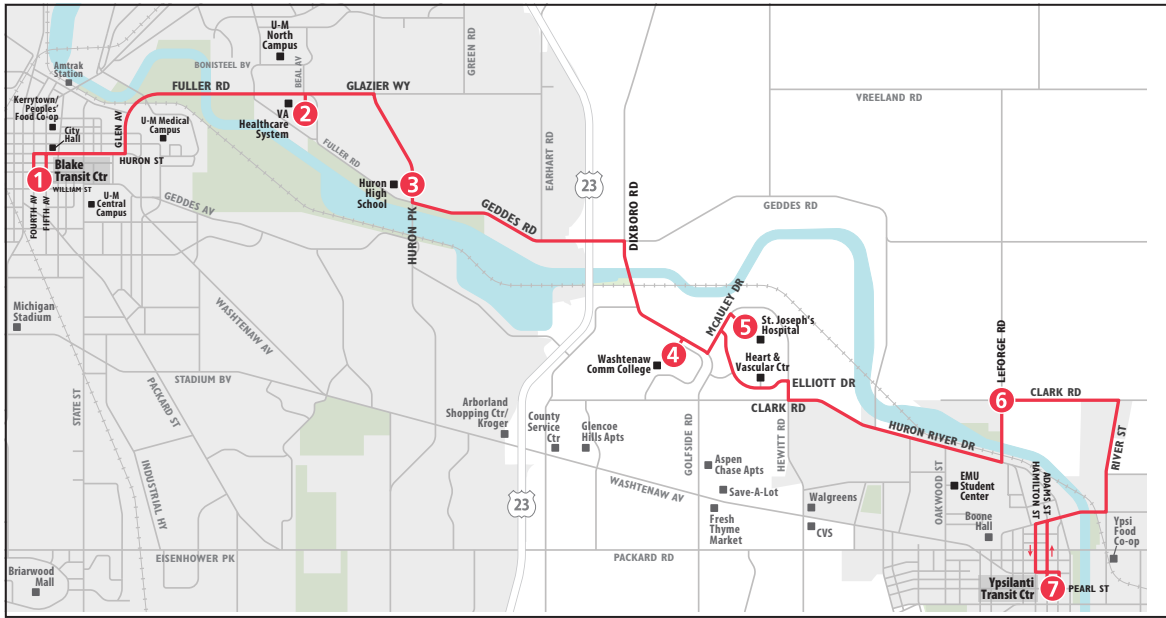

ROUTE 3 HURON RIVER

To Blake Transit Center

MONDAY - FRIDAY

Ypsilanti Transit Center	LeForge & Clark	St Joe's Hospital	Wash Comm College	Huron High School	VA Hospital	Blake Transit Center
7	6	5	4	3	2	1
START						END
6:15a	6:26a	6:36a	6:41a	6:51a	6:55a	7:12a
6:45a	6:56a	7:06a	7:11a	7:21a	7:25a	7:42a
7:15a	7:26a	7:36a	7:41a	7:51a	7:55a	8:12a
7:45a	7:56a	8:06a	8:11a	8:21a	8:25a	8:42a
8:15a	8:26a	8:36a	8:41a	8:51a	8:55a	9:12a
8:45a	8:56a	9:06a	9:11a	9:21a	9:25a	9:42a
9:15a	9:26a	9:36a	9:41a	9:51a	9:55a	10:12a
9:45a	9:56a	10:06a	10:11a	10:21a	10:25a	10:42a
10:15a	10:26a	10:36a	10:41a	10:51a	10:55a	11:12a
10:45a	10:56a	11:06a	11:11a	11:21a	11:25a	11:42a
11:15a	11:26a	11:36a	11:41a	11:51a	11:55a	12:12p
11:45a	11:56a	12:06p	12:11p	12:21p	12:25p	12:42p
12:15p	12:26p	12:36p	12:41p	12:51p	12:55p	1:12p
12:45p	12:56p	1:06p	1:11p	1:21p	1:25p	1:42p
1:15p	1:26p	1:36p	1:41p	1:51p	1:55p	2:12p
1:45p	1:56p	2:06p	2:11p	2:21p	2:25p	2:42p
2:15p	2:26p	2:36p	2:41p	2:51p	2:55p	3:12p
2:45p	2:56p	3:06p	3:11p	3:21p	3:25p	3:42p
3:15p	3:26p	3:36p	3:41p	3:51p	3:55p	4:12p
3:45p	3:56p	4:06p	4:11p	4:21p	4:25p	4:42p
4:15p	4:26p	4:36p	4:41p	4:51p	4:55p	5:12p
4:45p	4:56p	5:06p	5:11p	5:21p	5:25p	5:42p
5:15p	5:26p	5:36p	5:41p	5:51p	5:55p	6:12p
5:45p	5:56p	6:06p	6:11p	6:21p	6:25p	6:42p
6:15p	6:26p	6:36p	6:41p	6:51p	6:55p	7:12p
6:45p	6:56p	7:06p	7:11p	7:21p	7:25p	7:42p
7:15p	7:26p	7:36p	7:41p	7:51p	7:55p	8:12p
7:45p	7:56p	8:06p	8:11p	8:21p	8:25p	8:42p
8:15p	8:26p	8:36p	8:41p	8:51p	8:55p	9:12p
8:45p	8:56p	9:06p	9:11p	9:21p	9:25p	9:42p
9:15p	9:26p	9:36p	9:41p	9:51p	9:55p	10:12p
9:45p	9:56p	10:06p	10:11p	10:21p	10:25p	10:42p