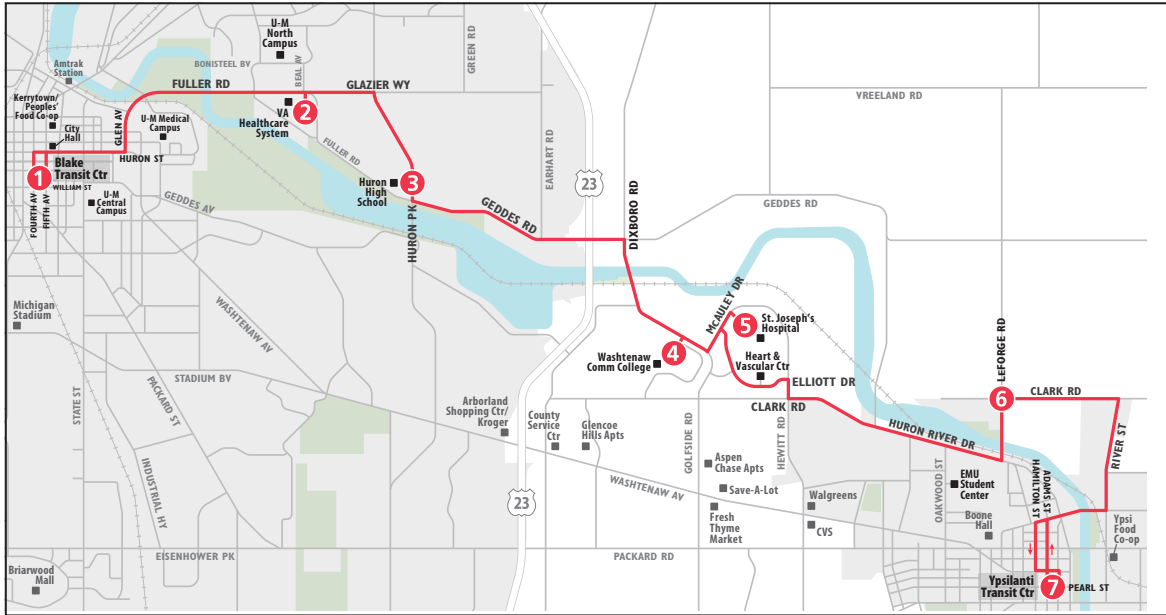

ROUTE 3 HURON RIVER

To Ypsilanti Transit Center

MONDAY - FRIDAY

Blake Transit Center	VA Hospital	Huron High School	Wash Comm College	St Joe's Hospital	LeForge & Clark	Ypsilanti Transit Center
1	2	3	4	5	6	7
START						END
6:45a	6:57a	7:01a	7:13a	7:16a	7:25a	7:42a
7:15a	7:27a	7:31a	7:43a	7:46a	7:55a	8:12a
7:45a	7:57a	8:01a	8:13a	8:16a	8:25a	8:42a
8:15a	8:27a	8:31a	8:43a	8:46a	8:55a	9:12a
8:45a	8:57a	9:01a	9:13a	9:16a	9:25a	9:42a
9:15a	9:27a	9:31a	9:43a	9:46a	9:55a	10:12a
9:45a	9:57a	10:01a	10:13a	10:16a	10:25a	10:42a
10:15a	10:27a	10:31a	10:43a	10:46a	10:55a	11:12a
10:45a	10:57a	11:01a	11:13a	11:16a	11:25a	11:42a
11:15a	11:27a	11:31a	11:43a	11:46a	11:55a	12:12p
11:45a	11:57a	12:01p	12:13p	12:16p	12:25p	12:42p
12:15p	12:27p	12:31p	12:43p	12:46p	12:55p	1:12p
12:45p	12:57p	1:01p	1:13p	1:16p	1:25p	1:42p
1:15p	1:27p	1:31p	1:43p	1:46p	1:55p	2:12p
1:45p	1:57p	2:01p	2:13p	2:16p	2:25p	2:42p
2:15p	2:27p	2:31p	2:43p	2:46p	2:55p	3:12p
2:45p	2:57p	3:01p	3:13p	3:16p	3:25p	3:42p
3:15p	3:27p	3:31p	3:43p	3:46p	3:55p	4:12p
3:45p	3:57p	4:01p	4:13p	4:16p	4:25p	4:42p
4:15p	4:27p	4:31p	4:43p	4:46p	4:55p	5:12p
4:45p	4:57p	5:01p	5:13p	5:16p	5:25p	5:42p
5:15p	5:27p	5:31p	5:43p	5:46p	5:55p	6:12p
5:45p	5:57p	6:01p	6:13p	6:16p	6:25p	6:42p
6:15p	6:27p	6:31p	6:43p	6:46p	6:55p	7:12p
6:45p	6:57p	7:01p	7:13p	7:16p	7:25p	7:42p
7:45p	7:57p	8:01p	8:13p	8:16p	8:25p	8:42p
8:45p	8:57p	9:01p	9:13p	9:16p	9:25p	9:42p
9:45p	9:57p	10:01p	10:13p	10:16p	10:25p	10:42p