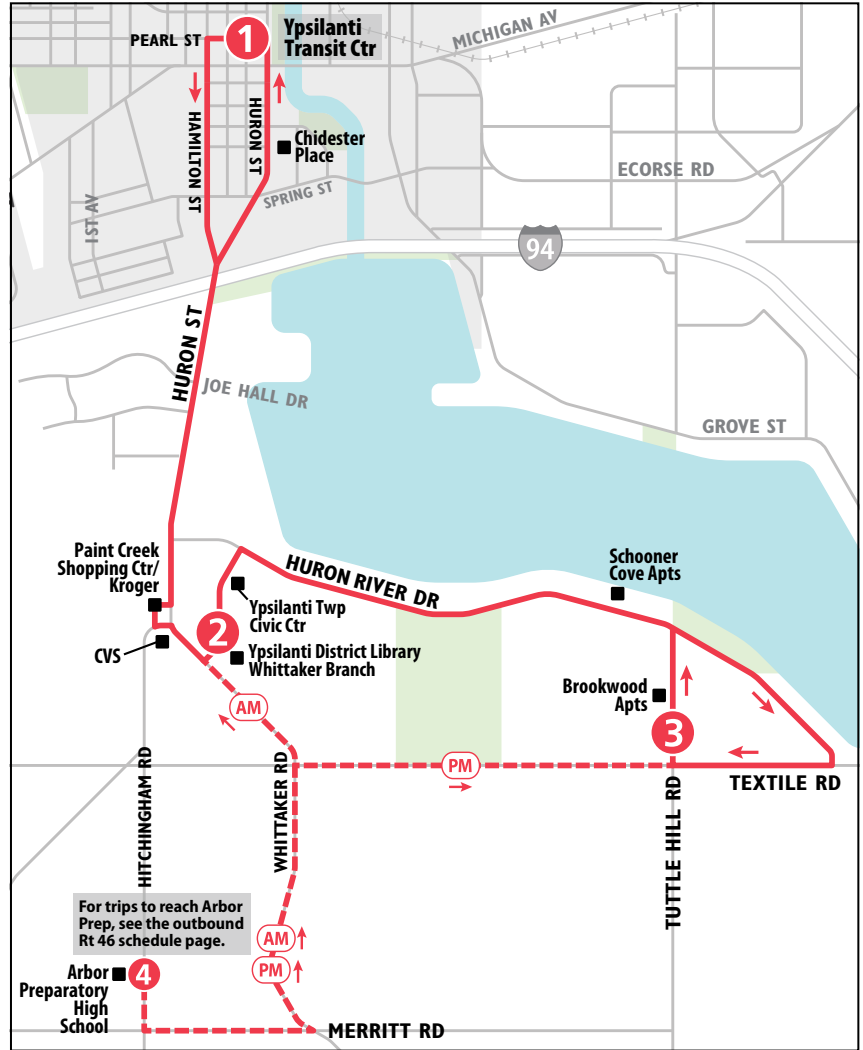

*AM outbound trip travels to Arbor Prep via Textile Rd to Hitchingham Rd.

◇ PM outbound trip travels to Arbor Prep from Paint Creek Shopping Ctr via Hitchingham Rd.

(PLEASE NOTE: this trip has been adjusted to 2:45pm to better align with Arbor Prep's afternoon release time.)

ROUTE 46 PAINT CREEK

To Ypsilanti Transit Center

MONDAY - FRIDAY

Arbor Prep School	Tuttle Hill & Brookwood	Ypsilanti District Library	Ypsilanti Transit Center
4	3	2	1
START			END
—	6:21a	6:29a	6:42a
—	6:51a	6:59a	7:12a
7:21a*	—	—	7:36a
—	7:51a	7:59a	8:12a
—	8:21a	8:29a	8:42a
—	8:51a	8:59a	9:12a
—	9:21a	9:29a	9:42a
—	9:51a	9:59a	10:12a
—	10:21a	10:29a	10:42a
—	10:51a	10:59a	11:12a
—	11:21a	11:29a	11:42a
—	11:51a	11:59a	12:12p
—	12:21p	12:29p	12:42p
—	12:51p	12:59p	1:12p
—	1:21p	1:29p	1:42p
—	1:51p	1:59p	2:12p
—	2:21p	2:29p	2:42p
2:48p◇	2:55p#	3:01p	3:09p
—	3:21p	3:29p	3:42p
—	3:51p	3:59p	4:12p
—	4:21p	4:29p	4:42p
—	4:51p	4:59p	5:12p
—	5:21p	5:29p	5:42p
—	5:51p	5:59p	6:12p
—	6:21p	6:29p	6:42p
—	6:51p	6:59p	7:12p
—	7:21p	7:29p	7:42p
—	8:21p	8:29p	8:42p
—	9:21p	9:29p	9:42p
—	10:21p	10:29p	10:42p

For trips to reach Arbor Prep, see the outbound Rt 46 schedule page.

*AM trip from Arbor Prep returns to YTC via Hitchingham Rd to Merritt Rd to Whittaker Rd to resume regular routing near Ypsilanti District Library.

◇ PM trip from Arbor Prep returns to YTC via Hitchingham Rd to Merritt Rd to Whittaker Rd to Textile Rd to resume regular routing at Tuttle Hill Rd.

(PLEASE NOTE: this trip has been adjusted to 2:48pm to better align with Arbor Prep's afternoon release time.)