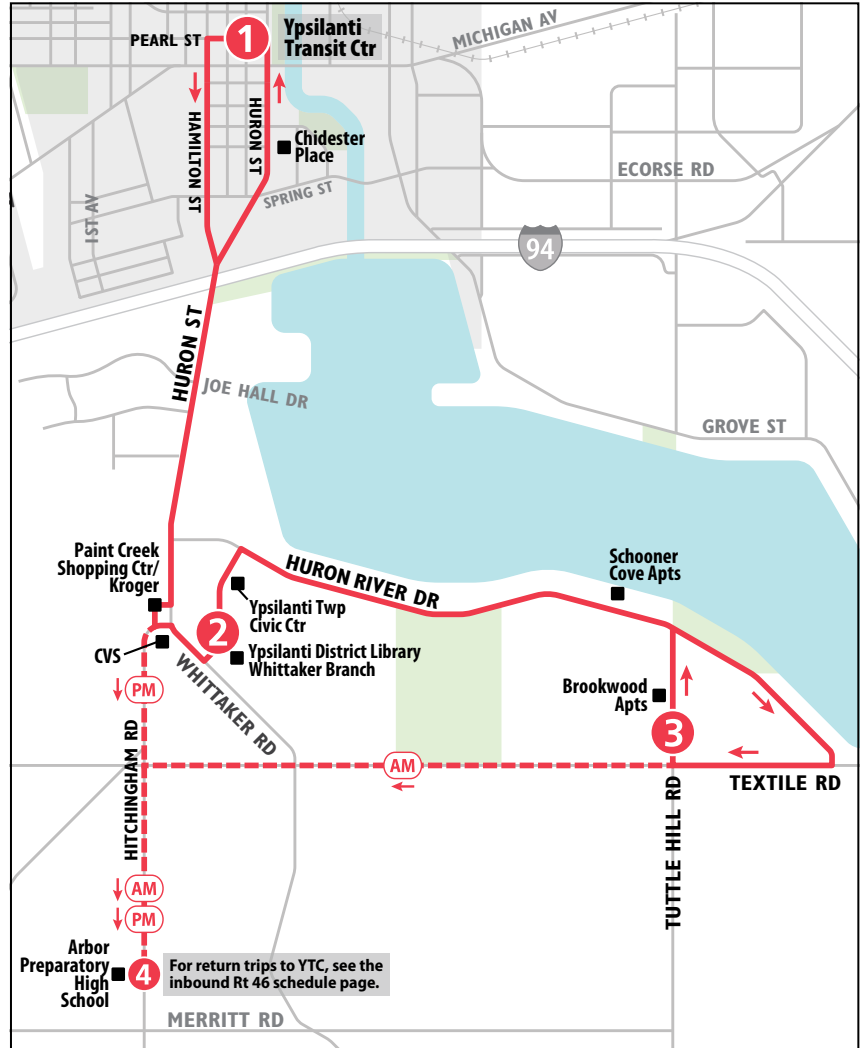

ROUTE 46 PAINT CREEK

To Brookwood

MONDAY - FRIDAY

Ypsilanti Transit Center	Ypsilanti District Library	Tuttle Hill & Brookwood	Arbor Prep School
1	2	3	4
START			END
6:00a	6:09a	6:21a	—
6:30a	6:39a	6:51a	—
7:00a	7:07a	—	7:21a*
7:30a	7:39a	7:51a	—
8:00a	8:09a	8:21a	—
8:30a	8:39a	8:51a	—
9:00a	9:09a	9:21a	—
9:30a	9:39a	9:51a	—
10:00a	10:09a	10:21a	—
10:30a	10:39a	10:51a	—
11:00a	11:09a	11:21a	—
11:30a	11:39a	11:51a	—
12:00p	12:09p	12:21p	—
12:30p	12:39p	12:51p	—
1:00p	1:09p	1:21p	—
1:30p	1:39p	1:51p	—
2:00p	2:09p	2:21p	—
2:30p	—	—	2:45p◇
3:00p	3:09p	3:21p	—
3:30p	3:39p	3:51p	—
4:00p	4:09p	4:21p	—
4:30p	4:39p	4:51p	—
5:00p	5:09p	5:21p	—
5:30p	5:39p	5:51p	—
6:00p	6:09p	6:21p	—
6:30p	6:39p	6:51p	—
7:00p	7:09p	7:21p	—
8:00p	8:09p	8:21p	—
9:00p	9:09p	9:21p	—
10:00p	10:09p	10:21p	—

*AM outbound trip travels to Arbor Prep via Textile Rd to Hitchingham Rd.

◇ PM outbound trip travels to Arbor Prep from Paint Creek Shopping Ctr via Hitchingham Rd.

(PLEASE NOTE: this trip has been adjusted to 2:45pm to better align with Arbor Prep's afternoon release time.)

For trips to reach Arbor Prep, see the outbound Rt 46 schedule page.

*AM trip from Arbor Prep returns to YTC via Hitchingham Rd to Merritt Rd to Whittaker Rd to resume regular routing near Ypsilanti District Library.

◇ PM trip from Arbor Prep returns to YTC via Hitchingham Rd to Merritt Rd to Whittaker Rd to Textile Rd to resume regular routing at Tuttle Hill Rd.

(PLEASE NOTE: this trip has been adjusted to 2:48pm to better align with Arbor Prep's afternoon release time.)