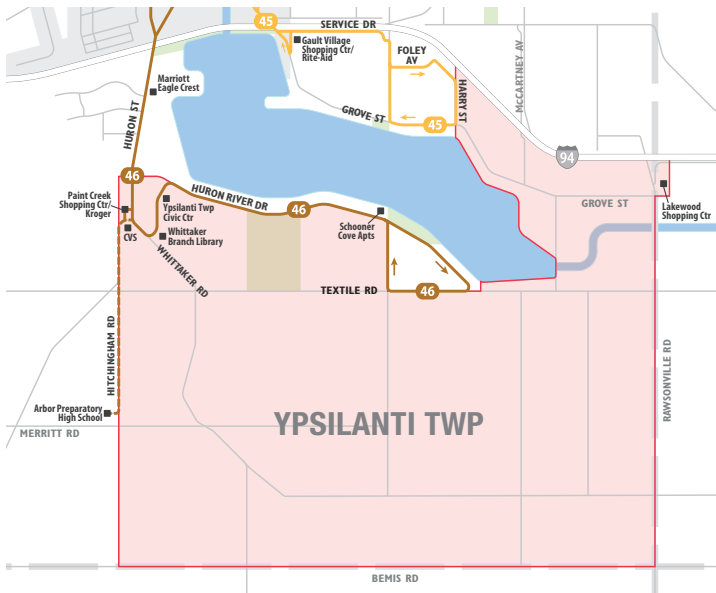

**MONDAY-FRIDAY**  
6:00am-9:15pm

**SATURDAY-SUNDAY**  
7:00am-7:00pm

FlexRide-East allows riders to connect to the fixed-route system.

FlexRide-East also provides a direct connection to and from the Ypsilanti Transit Center.

## FlexRide East Service Area