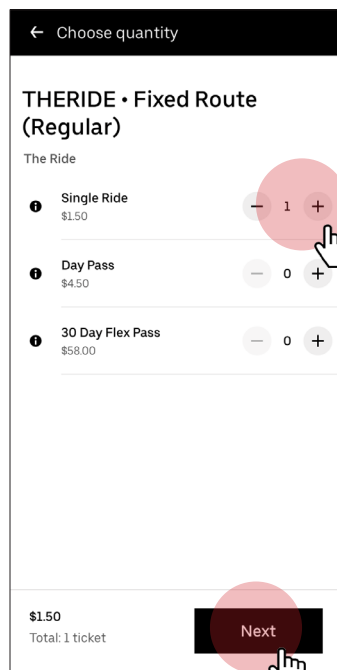

Follow the screens and clicks below to purchase your FootballRide tickets in advance. Log into your account to make a payment. Activate your ticket just before boarding. Apps can connect to other fare payment apps.

1

2

3

4

5

6

7