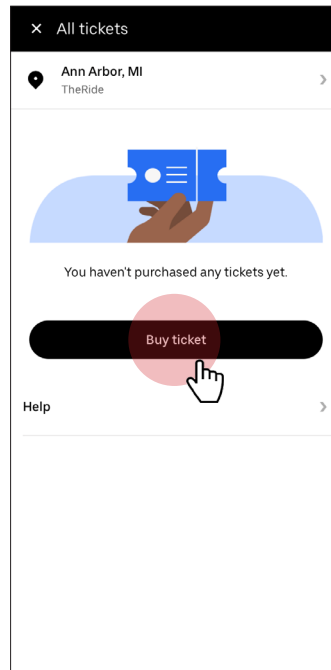

Follow the screens and clicks below to purchase your FootballRide tickets in advance. Log into your account to make a payment. Activate your ticket just before boarding. Apps can connect to other fare payment apps.

1

2

3

4

5

6

7