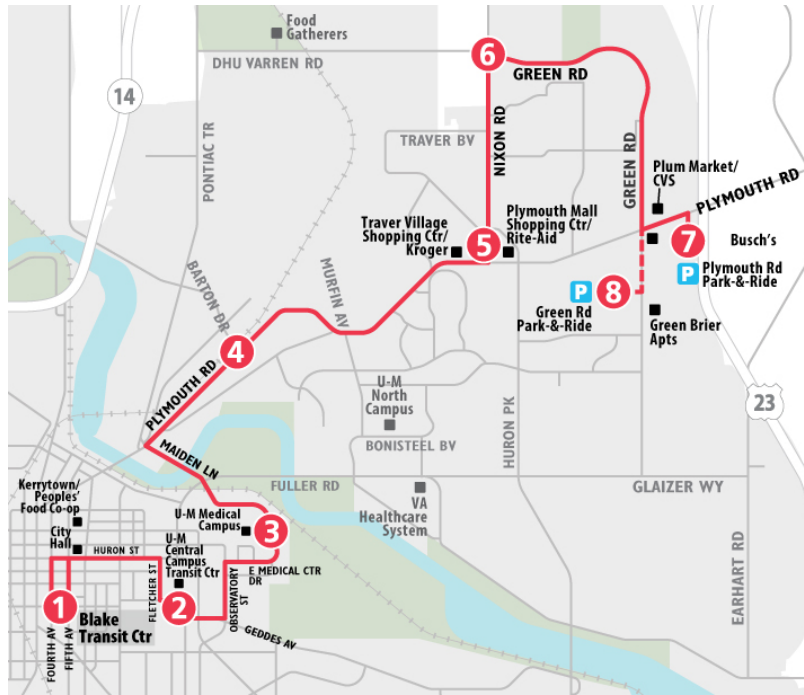

**Effective
June 26, 2022**

MONDAY - FRIDAY							
Blake Transit Center	U-M Central Campus Transit Ctr	U-M Hospital	Plymouth & Barton	Plymouth Mall	Green & Nixon	Plymouth Rd Park & Ride	Green Rd Park & Ride
1	2	3	4	5	6	7	8
START							END
6:30a	6:37a	6:44a	6:52a	6:59a	7:04a	7:12a	—
6:45a	6:52a	6:59a	7:07a	7:14a	7:19a	7:27a	—
7:00a	7:07a	7:14a	7:22a	7:29a	7:34a	7:42a	—
7:15a	7:22a	7:29a	7:37a	7:44a	7:49a	7:57a	—
7:30a	7:37a	7:44a	7:52a	7:59a	8:04a	8:12a	—
7:45a	7:52a	7:59a	8:07a	8:14a	8:19a	8:27a	—
8:00a	8:07a	8:14a	8:22a	8:29a	8:34a	8:42a	—
8:15a	8:22a	8:29a	8:37a	8:44a	8:49a	8:57a	—
8:30a	8:37a	8:44a	8:52a	8:59a	9:04a	9:12a	—
8:45a	8:52a	8:59a	9:07a	9:14a	9:19a	9:27a	—
9:00a	9:05a	9:11a	9:18a	9:23a	9:27a	9:34a	—
9:15a	9:20a	9:26a	9:33a	9:38a	9:42a	9:49a	—
9:30a	9:35a	9:41a	9:48a	9:53a	9:57a	10:04a	—
9:45a	9:50a	9:56a	10:03a	10:08a	10:12a	10:19a	—
10:00a	10:05a	10:11a	10:18a	10:23a	10:27a	10:34a	—
10:15a	10:20a	10:26a	10:33a	10:38a	10:42a	10:49a	—
10:30a	10:35a	10:41a	10:48a	10:53a	10:57a	11:04a	—
10:45a	10:50a	10:56a	11:03a	11:08a	11:12a	11:19a	—
11:00a	11:05a	11:11a	11:18a	11:23a	11:27a	11:34a	—
11:15a	11:20a	11:26a	11:33a	11:38a	11:42a	11:49a	—
11:30a	11:35a	11:41a	11:48a	11:53a	11:57a	12:04p	—
11:45a	11:50a	11:56a	12:03p	12:08p	12:12p	12:19p	—
12:00p	12:05p	12:11p	12:18p	12:23p	12:27p	12:34p	—
12:15p	12:20p	12:26p	12:33p	12:38p	12:42p	12:49p	—
12:30p	12:35p	12:41p	12:48p	12:53p	12:57p	1:04p	—
12:45p	12:50p	12:56p	1:03p	1:08p	1:12p	1:19p	—
1:00p	1:05p	1:11p	1:18p	1:23p	1:27p	1:34p	—
1:15p	1:20p	1:26p	1:33p	1:38p	1:42p	1:49p	—
1:30p	1:35p	1:41p	1:48p	1:53p	1:57p	2:04p	—
1:45p	1:50p	1:56p	2:03p	2:08p	2:12p	2:19p	—
2:00p	2:05p	2:11p	2:18p	2:23p	2:27p	2:34p	—

Schedule continues on next page...