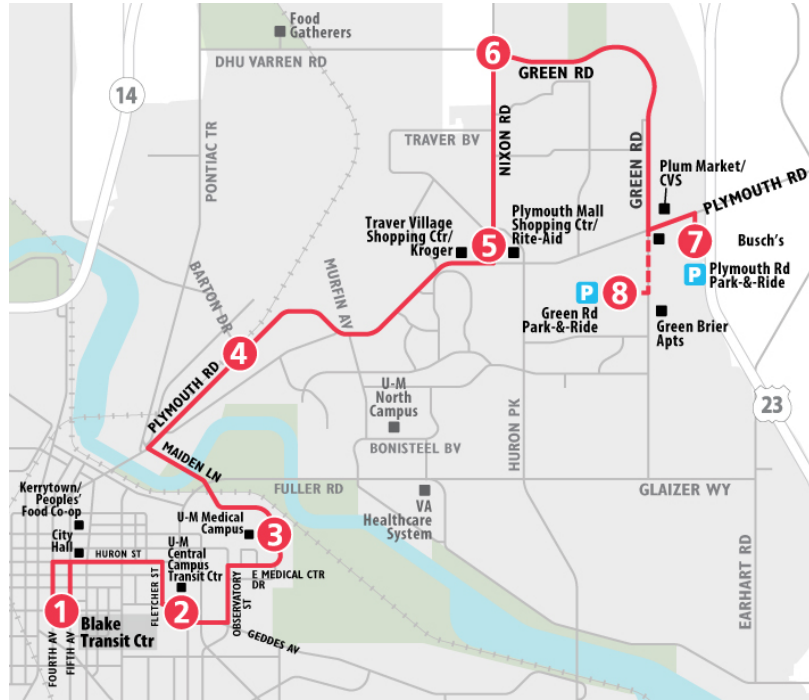

ROUTE 23 PLYMOUTH

To Blake Transit Center

Effective
June 26, 2022

MONDAY - FRIDAY

Green Rd Park & Ride	Plymouth Rd Park & Ride	Green & Nixon	Plymouth Mall	Plymouth & Barton	U-M Hospital	U-M Central Campus Transit Ctr	Blake Transit Center
8	7	6	5	4	3	2	1
START							END
—	6:30a	6:37a	6:43a	6:50a	6:57a	7:04a	7:12a
—	6:45a	6:52a	6:58a	7:05a	7:12a	7:19a	7:27a
—	7:00a	7:07a	7:13a	7:20a	7:27a	7:34a	7:42a
—	7:15a	7:22a	7:28a	7:35a	7:42a	7:49a	7:57a
—	7:30a	7:37a	7:43a	7:50a	7:57a	8:04a	8:12a
—	7:45a	7:52a	7:58a	8:05a	8:12a	8:19a	8:27a
—	8:00a	8:07a	8:13a	8:20a	8:27a	8:34a	8:42a
—	8:15a	8:22a	8:28a	8:35a	8:42a	8:49a	8:57a
—	8:30a	8:37a	8:43a	8:50a	8:57a	9:04a	9:12a
—	8:45a	8:52a	8:58a	9:05a	9:12a	9:19a	9:27a
—	9:00a	9:07a	9:13a	9:20a	9:27a	9:34a	9:42a
—	9:15a	9:22a	9:28a	9:35a	9:42a	9:49a	9:57a
—	9:30a	9:36a	9:42a	9:48a	9:53a	9:59a	10:05a
—	9:37a	9:43a	9:49a	9:55a	10:00a	10:06a	10:12a
—	9:52a	9:58a	10:04a	10:10a	10:15a	10:21a	10:27a
—	10:07a	10:13a	10:19a	10:25a	10:30a	10:36a	10:42a
—	10:22a	10:28a	10:34a	10:40a	10:45a	10:51a	10:57a
—	10:37a	10:43a	10:49a	10:55a	11:00a	11:06a	11:12a
—	10:52a	10:58a	11:04a	11:10a	11:15a	11:21a	11:27a
—	11:07a	11:13a	11:19a	11:25a	11:30a	11:36a	11:42a
—	11:22a	11:28a	11:34a	11:40a	11:45a	11:51a	11:57a
—	11:37a	11:43a	11:49a	11:55a	12:00p	12:06p	12:12p
—	11:52a	11:58a	12:04p	12:10p	12:15p	12:21p	12:27p
—	12:07p	12:13p	12:19p	12:25p	12:30p	12:36p	12:42p
—	12:22p	12:28p	12:34p	12:40p	12:45p	12:51p	12:57p
—	12:37p	12:43p	12:49p	12:55p	1:00p	1:06p	1:12p
—	12:52p	12:58p	1:04p	1:10p	1:15p	1:21p	1:27p
—	1:07p	1:13p	1:19p	1:25p	1:30p	1:36p	1:42p
—	1:22p	1:28p	1:34p	1:40p	1:45p	1:51p	1:57p
—	1:37p	1:43p	1:49p	1:55p	2:00p	2:06p	2:12p
—	1:52p	1:58p	2:04p	2:10p	2:15p	2:21p	2:27p

Schedule continues on next page...