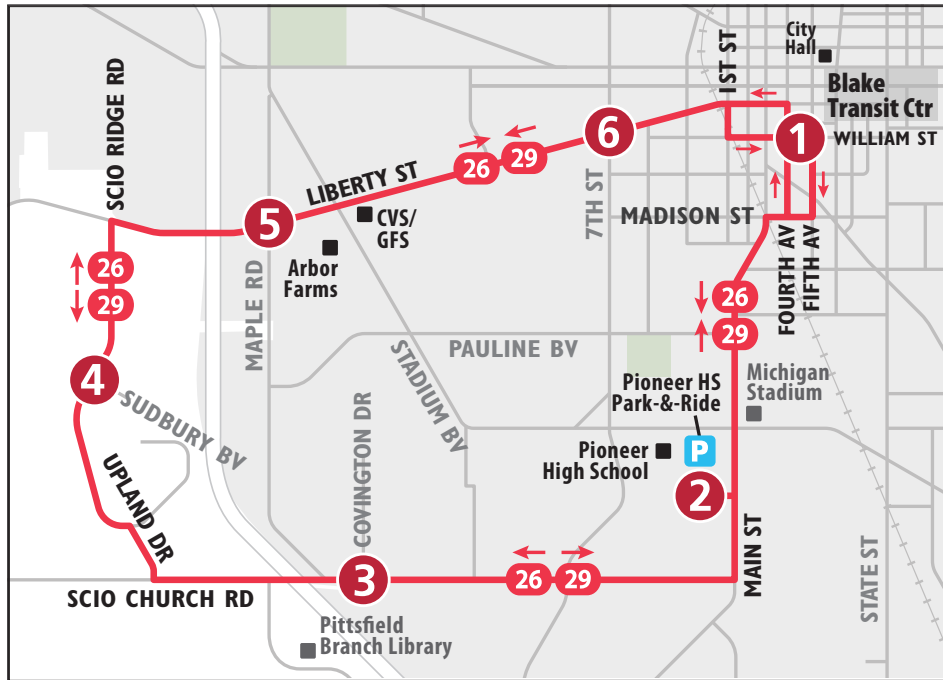

# ROUTE 26 SCIO CHURCH

## MONDAY - FRIDAY

Scio Ridge & Suddbury	Liberty & Maple	Liberty & Seventh	Blake Transit Center
4	5	6	1
<b>START</b>			<b>END</b>
6:30a	6:35a	6:38a	6:42a
7:00a	7:05a	7:08a	7:12a
7:30a	7:35a	7:38a	7:42a
8:00a	8:05a	8:08a	8:12a
8:30a	8:35a	8:38a	8:42a
9:00a	9:05a	9:08a	9:12a
9:30a	9:35a	9:38a	9:42a
10:00a	10:05a	10:08a	10:12a
10:30a	10:35a	10:38a	10:42a
11:30a	11:35a	11:38a	11:42a
12:30p	12:35p	12:38p	12:42p
1:30p	1:35p	1:38p	1:42p
2:30p	2:35p	2:38p	2:42p
3:30p	3:35p	3:38p	3:42p
4:00p	4:05p	4:08p	4:12p
4:30p	4:35p	4:38p	4:42p
5:00p	5:05p	5:08p	5:12p
5:30p	5:35p	5:38p	5:42p
6:00p	6:05p	6:08p	6:12p
6:30p	6:35p	6:38p	6:42p
7:00p	7:05p	7:08p	7:12p
8:00p	8:05p	8:08p	8:12p
9:00p	9:05p	9:08p	9:12p
10:00p	10:05p	10:08p	10:12p
11:00p	11:05p	11:08p	11:12p

## SATURDAY

Scio Ridge & Suddbury	Liberty & Maple	Liberty & Seventh	Blake Transit Center
4	5	6	1
<b>START</b>			<b>END</b>
8:00a	8:05a	8:08a	8:12a
9:00a	9:05a	9:08a	9:12a
10:00a	10:05a	10:08a	10:12a
11:00a	11:05a	11:08a	11:12a
12:00p	12:05p	12:08p	12:12p
1:00p	1:05p	1:08p	1:12p
2:00p	2:05p	2:08p	2:12p
3:00p	3:05p	3:08p	3:12p
4:00p	4:05p	4:08p	4:12p
5:00p	5:05p	5:08p	5:12p
6:00p	6:05p	6:08p	6:12p
7:00p	7:05p	7:08p	7:12p
8:00p	8:05p	8:08p	8:12p
9:00p	9:05p	9:08p	9:12p
10:00p	10:05p	10:08p	10:12p