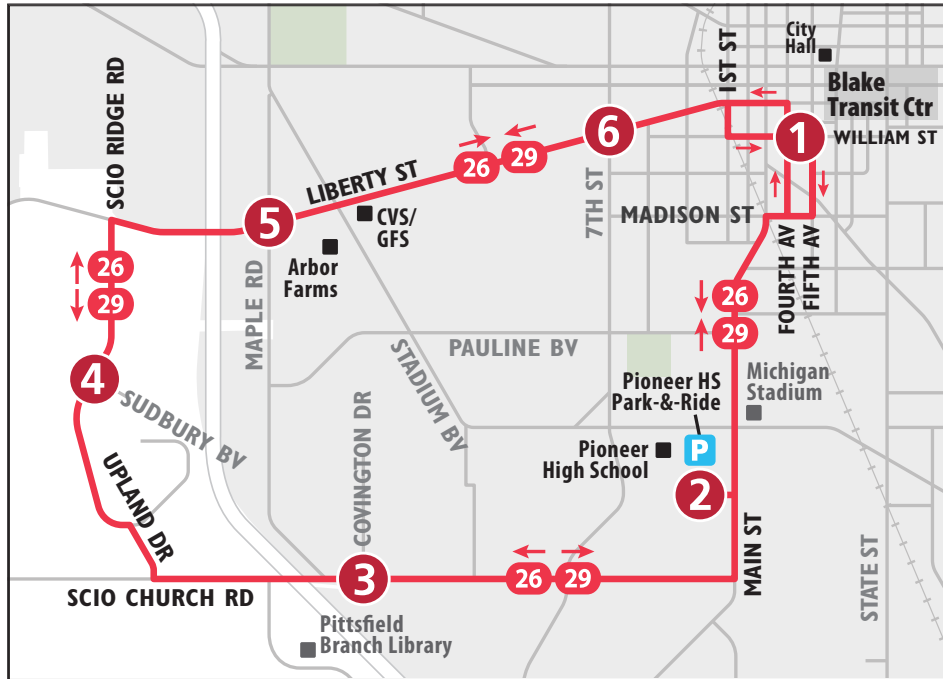

ROUTE 26 SCIO CHURCH

To Scio Ridge

**Effective
June 12, 2022**

MONDAY - FRIDAY			
Blake Transit Center	Pioneer High School Park-&-Ride	Scio Church & Covington	Scio Ridge & Sudbury
1	2	3	4
START			END
6:45a	6:52a	6:55a	7:00a
7:15a	7:22a	7:25a	7:30a
7:45a	7:52a	7:55a	8:00a
8:15a	8:22a	8:25a	8:30a
8:45a	8:52a	8:55a	9:00a
9:15a	9:22a	9:25a	9:30a
9:45a	9:52a	9:55a	10:00a
10:15a	10:22a	10:25a	10:30a
11:15a	11:22a	11:25a	11:30a
12:15p	12:22p	12:25p	12:30p
1:15p	1:22p	1:25p	1:30p
2:15p	2:22p	2:25p	2:30p
3:15p	3:22p	3:25p	3:30p
3:45p	3:52p	3:55p	4:00p
4:15p	4:22p	4:25p	4:30p
4:45p	4:52p	4:55p	5:00p
5:15p	5:22p	5:25p	5:30p
5:45p	5:52p	5:55p	6:00p
6:15p	6:22p	6:25p	6:30p
6:45p	6:52p	6:55p	7:00p
7:45p	7:52p	7:55p	8:00p
8:45p	8:52p	8:55p	9:00p
9:45p	9:52p	9:55p	10:00p
10:45p	10:52p	10:55p	11:00p

SATURDAY			
Blake Transit Center	Pioneer High School Park-&-Ride	Scio Church & Covington	Scio Ridge & Sudbury
1	2	3	4
START			END
7:45a	7:52a	7:55a	8:00a
8:45a	8:52a	8:55a	9:00a
9:45a	9:52a	9:55a	10:00a
10:45a	10:52a	10:55a	11:00a
11:45a	11:52a	11:55a	12:00p
12:45p	12:52p	12:55p	1:00p
1:45p	1:52p	1:55p	2:00p
2:45p	2:52p	2:55p	3:00p
3:45p	3:52p	3:55p	4:00p
4:45p	4:52p	4:55p	5:00p
5:45p	5:52p	5:55p	6:00p
6:45p	6:52p	6:55p	7:00p
7:45p	7:52p	7:55p	8:00p
8:45p	8:52p	8:55p	9:00p
9:45p	9:52p	9:55p	10:00p

SUNDAY			
Blake Transit Center	Pioneer High School Park-&-Ride	Scio Church & Covington	Scio Ridge & Sudbury
1	2	3	4
START			END
8:45a	8:52a	8:55a	9:00a
9:45a	9:52a	9:55a	10:00a
10:45a	10:52a	10:55a	11:00a
11:45a	11:52a	11:55a	12:00p
12:45p	12:52p	12:55p	1:00p
1:45p	1:52p	1:55p	2:00p
2:45p	2:52p	2:55p	3:00p
3:45p	3:52p	3:55p	4:00p
4:45p	4:52p	4:55p	5:00p
5:45p	5:52p	5:55p	6:00p
6:45p	6:52p	6:55p	7:00p