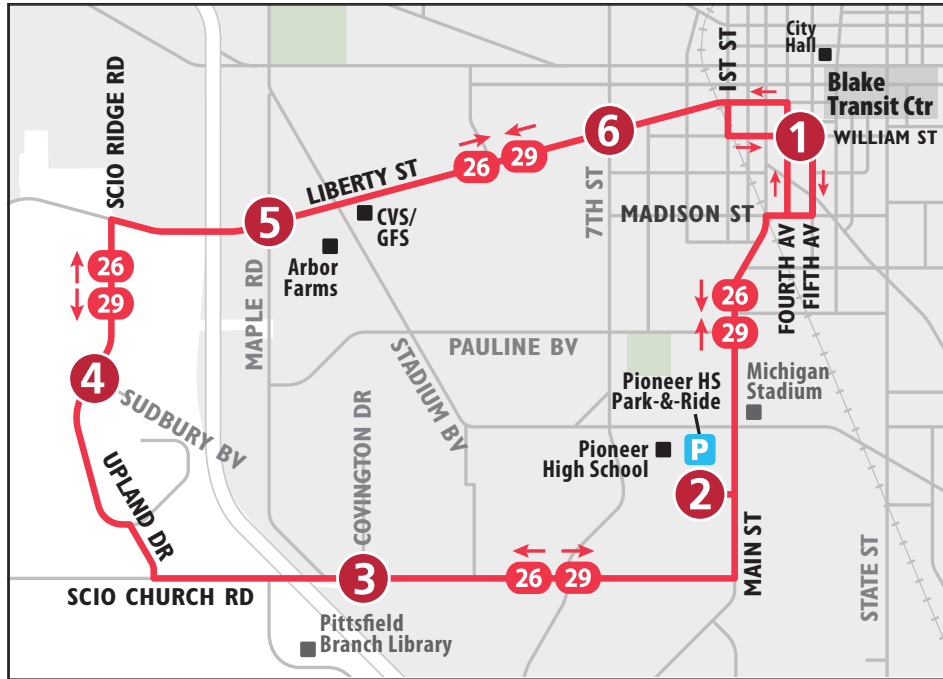

# ROUTE 29 LIBERTY

## To Blake Transit Center

**Effective  
June 12, 2022**

MONDAY - FRIDAY			
Scio Ridge & Sudbury	Scio Church & Covington	Pioneer High School Park-&-Ride	Blake Transit Center
4	3	2	1
START			END
6:30a	6:33a	6:35a	6:42a
7:00a	7:03a	7:05a	7:12a
7:30a	7:33a	7:35a	7:42a
8:00a	8:03a	8:05a	8:12a
8:30a	8:33a	8:35a	8:42a
9:00a	9:03a	9:05a	9:12a
9:30a	9:33a	9:35a	9:42a
10:00a	10:03a	10:05a	10:12a
10:30a	10:33a	10:35a	10:42a
11:00a	11:03a	11:05a	11:12a
12:00p	12:03p	12:05p	12:12p
1:00p	1:03p	1:05p	1:12p
2:00p	2:03p	2:05p	2:12p
3:00p	3:03p	3:05p	3:12p
4:00p	4:03p	4:05p	4:12p
4:30p	4:33p	4:35p	4:42p
5:00p	5:03p	5:05p	5:12p
5:30p	5:33p	5:35p	5:42p
6:00p	6:03p	6:05p	6:12p
6:30p	6:33p	6:35p	6:42p

# ROUTE 29 LIBERTY

To Scio Ridge

**Effective  
June 12, 2022**

MONDAY - FRIDAY			
Blake Transit Center	Liberty & Seventh	Liberty & Maple	Scio Ridge & Sudbury
1	6	5	4
START			END
6:45a	6:50a	6:54a	7:00a
7:15a	7:20a	7:24a	7:30a
7:45a	7:50a	7:54a	8:00a
8:15a	8:20a	8:24a	8:30a
8:45a	8:50a	8:54a	9:00a
9:15a	9:20a	9:24a	9:30a
9:45a	9:50a	9:54a	10:00a
10:15a	10:20a	10:24a	10:30a
10:45a	10:50a	10:54a	11:00a
11:45a	11:50a	11:54a	12:00p
12:45p	12:50p	12:54p	1:00p
1:45p	1:50p	1:54p	2:00p
2:45p	2:50p	2:54p	3:00p
3:45p	3:50p	3:54p	4:00p
4:15p	4:20p	4:24p	4:30p
4:45p	4:50p	4:54p	5:00p
5:15p	5:20p	5:24p	5:30p
5:45p	5:50p	5:54p	6:00p
6:15p	6:20p	6:24p	6:30p

SATURDAY			
Blake Transit Center	Liberty & Seventh	Liberty & Maple	Scio Ridge & Sudbury
1	6	5	4
START			END
8:15a	8:20a	8:24a	8:30a
9:15a	9:20a	9:24a	9:30a
10:15a	10:20a	10:24a	10:30a
11:15a	11:20a	11:24a	11:30a
12:15p	12:20p	12:24p	12:30p
1:15p	1:20p	1:24p	1:30p
2:15p	2:20p	2:24p	2:30p
3:15p	3:20p	3:24p	3:30p
4:15p	4:20p	4:24p	4:30p
5:15p	5:20p	5:24p	5:30p
6:15p	6:20p	6:24p	6:30p
7:15p	7:20p	7:24p	7:30p
8:15p	8:20p	8:24p	8:30p
9:15p	9:20p	9:24p	9:30p
10:15p	10:20p	10:24p	10:30p